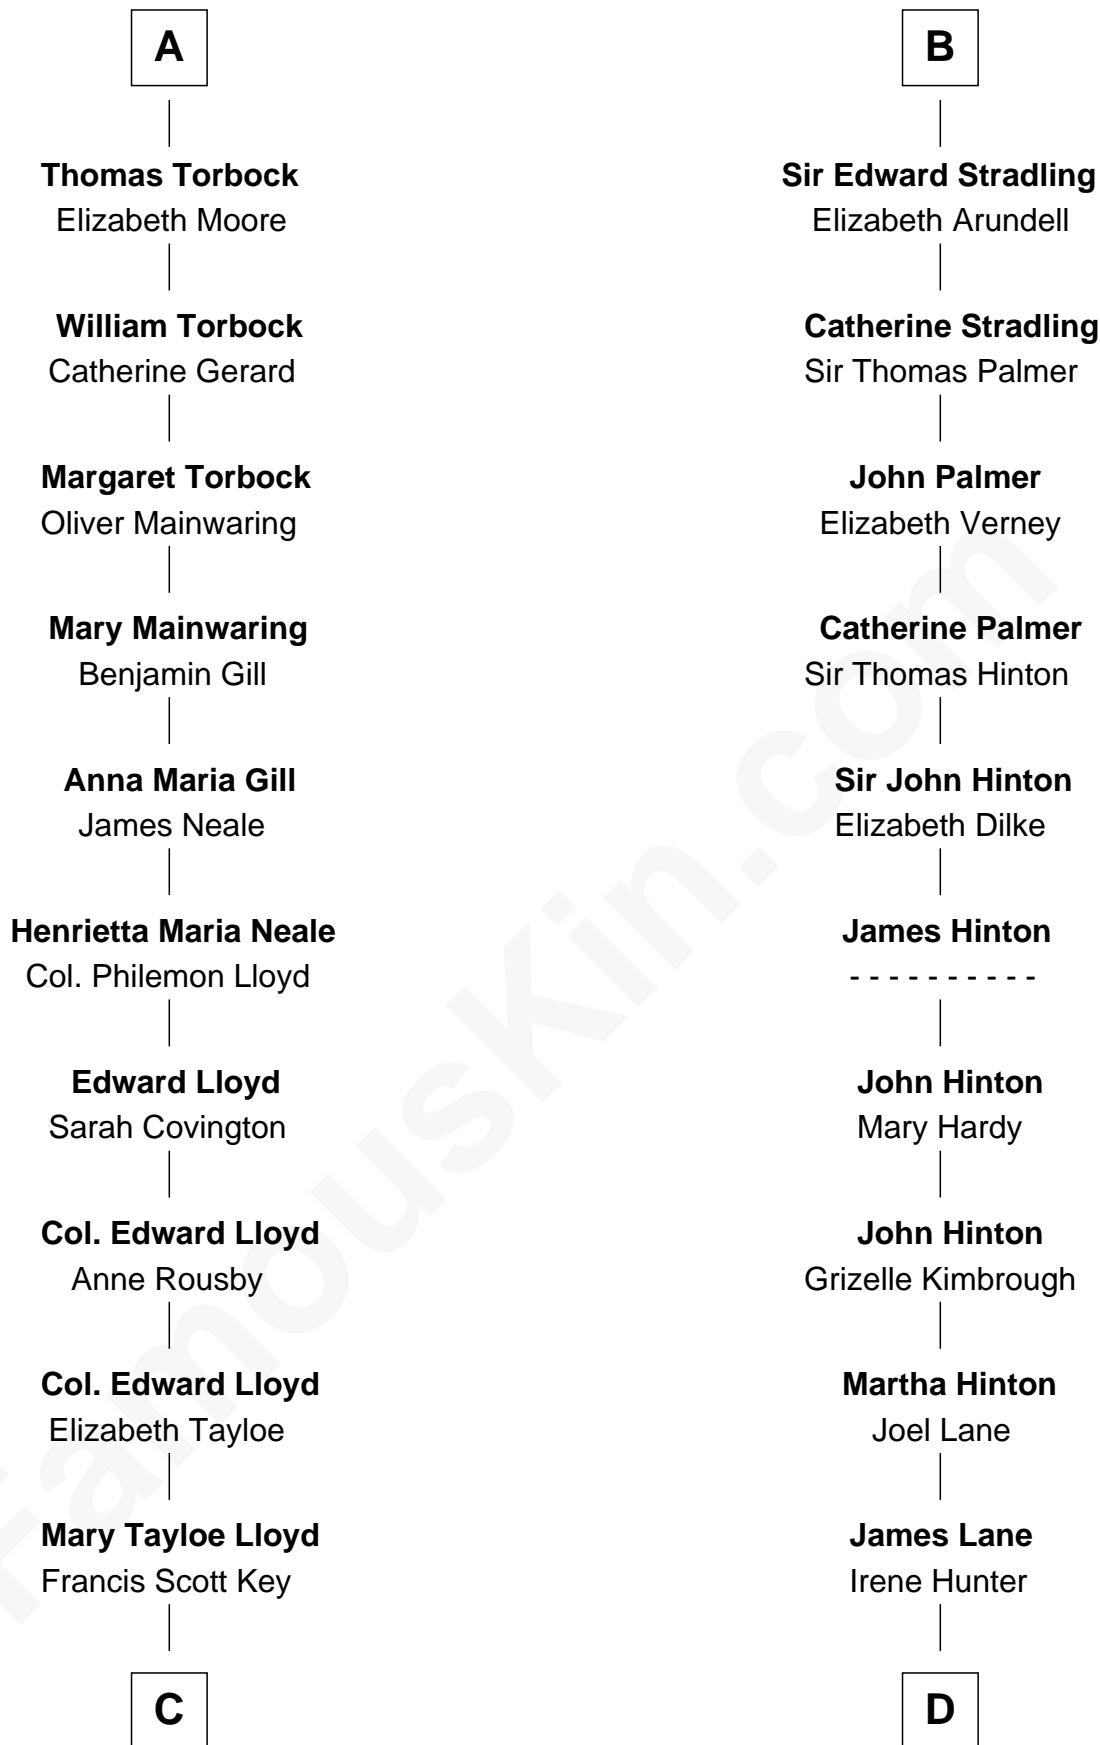

## Relationship Chart of Thomas Hunt Morgan

*Nobel Prize Winner in Physiology or Medicine*

19th cousin 2 times removed of

**Harper Lee**

*Author of To Kill a Mockingbird*

**C**

**Elizabeth Phoebe Key**

Charles Howard

**Ellen Key Howard**

Charlton Hunt Morgan

**Thomas Hunt Morgan**

*Nobel Prize Winner*

**D**

**Elizabeth Jane Lane**

Theophilus Hunter Williams

**John Bonner Williams**