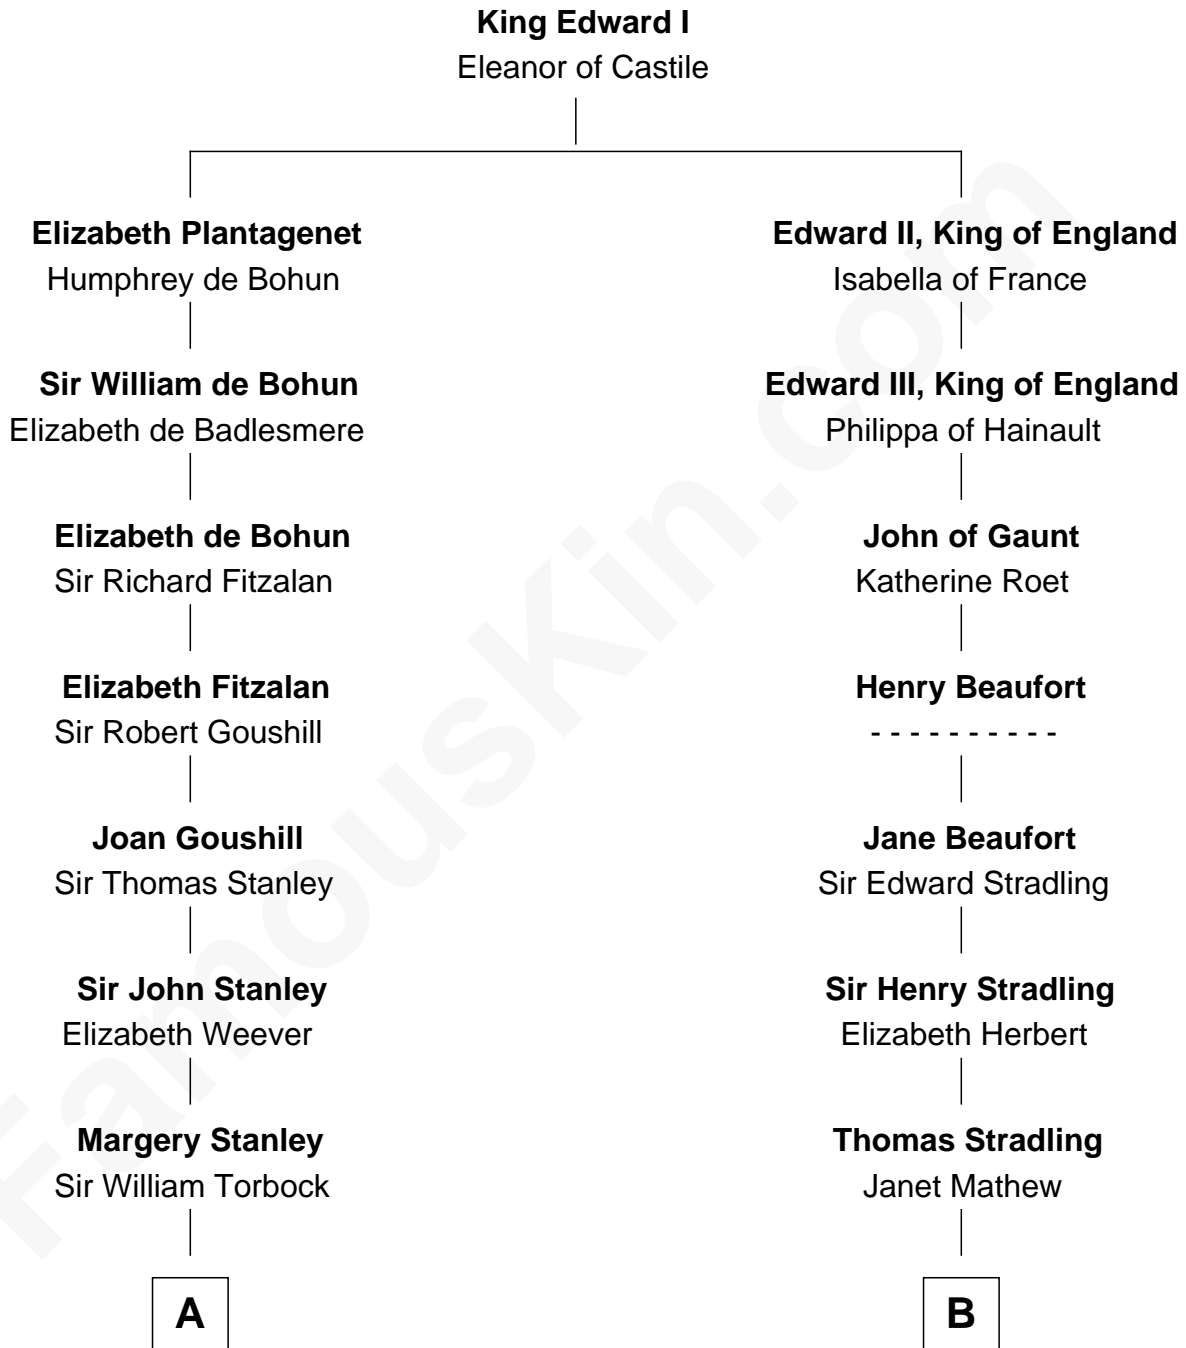

# FamousKin.com

## Relationship Chart of Thomas Hunt Morgan

*Nobel Prize Winner in Physiology or Medicine*

19th cousin 2 times removed of

**Harper Lee**

*Author of To Kill a Mockingbird*

**C**

**Elizabeth Phoebe Key**

Charles Howard