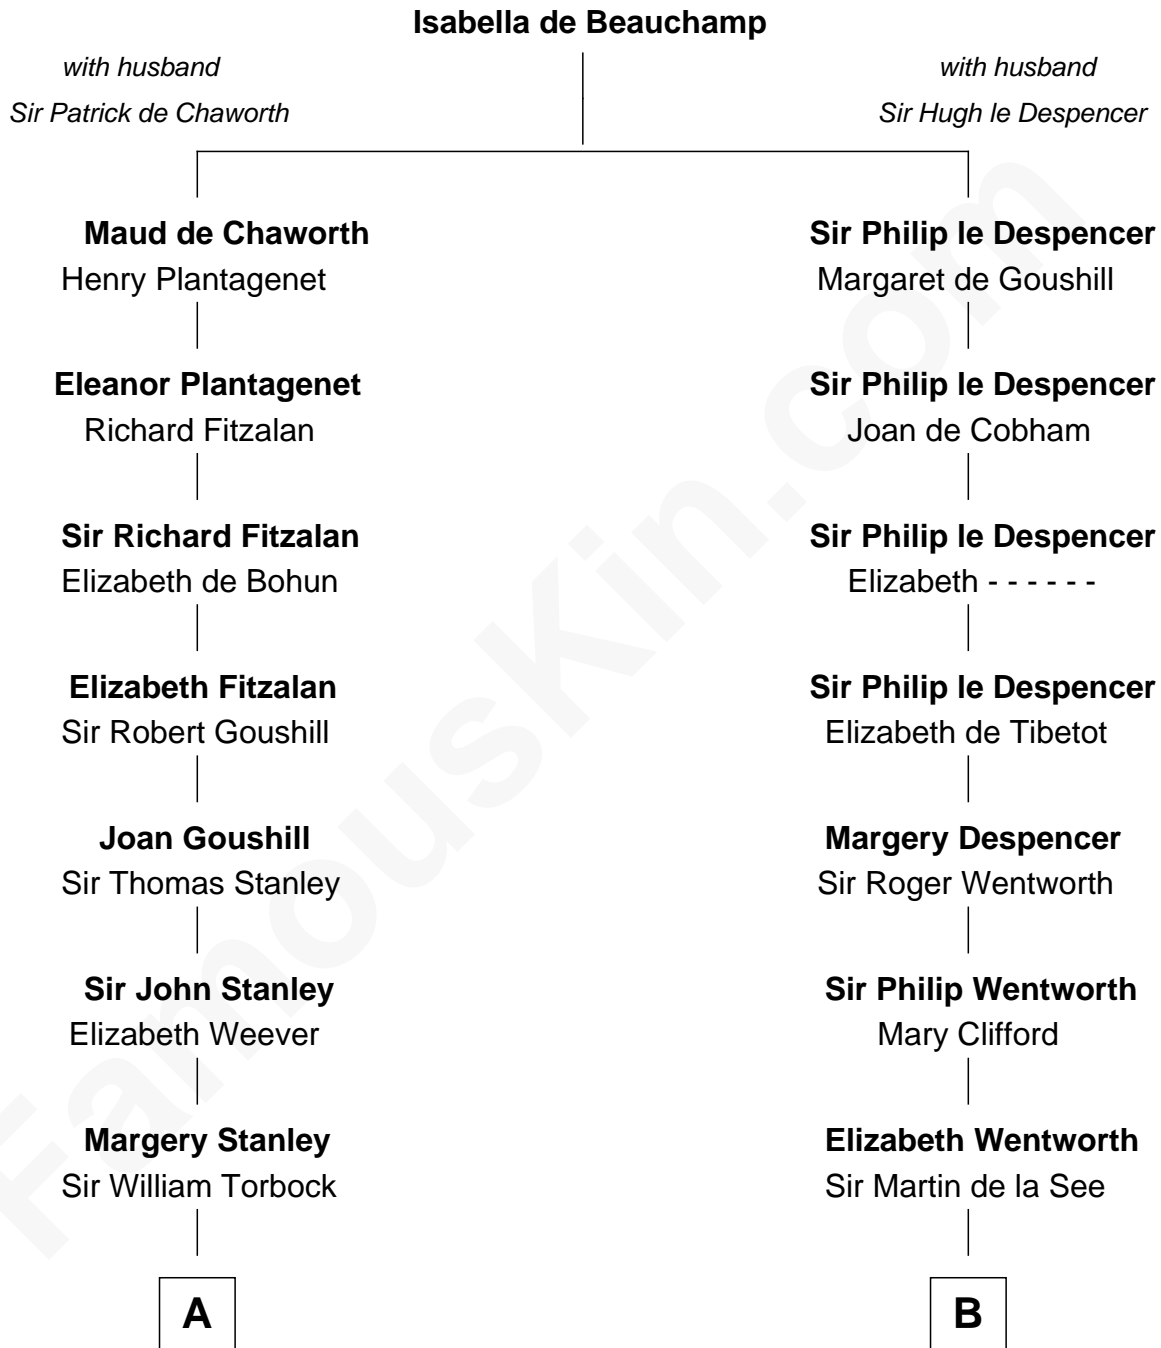

## Relationship Chart of

### Thomas Hunt Morgan

*Nobel Prize Winner in Physiology or Medicine*

19th cousin 2 times removed of

**Harper Lee**

*Author of To Kill a Mockingbird*

**C**

**Elizabeth Phoebe Key**

Charles Howard