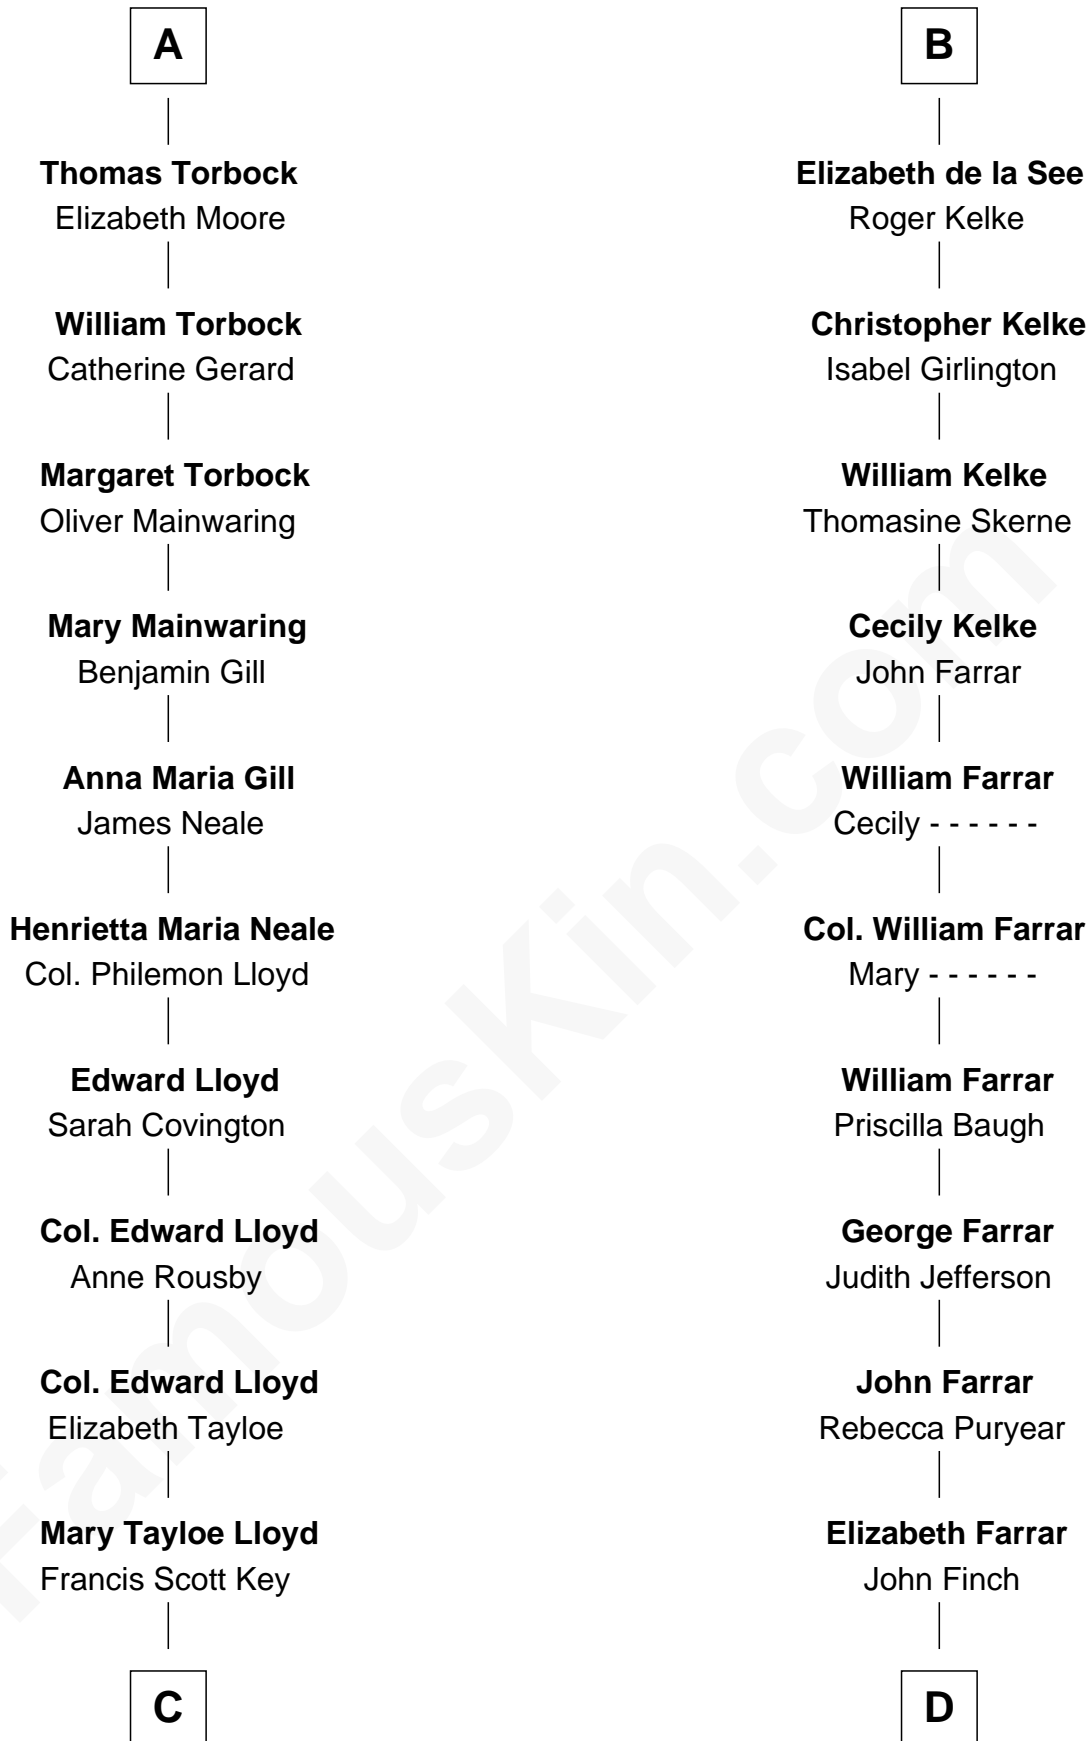

## Relationship Chart of

### Thomas Hunt Morgan

*Nobel Prize Winner in Physiology or Medicine*

19th cousin 2 times removed of

**Harper Lee**

*Author of To Kill a Mockingbird*

**C**

**Elizabeth Phoebe Key**

Charles Howard

**Ellen Key Howard**  
Charlton Hunt Morgan

**Thomas Hunt Morgan**  
*Nobel Prize Winner*

**D**

**John Farrar Finch**

Frances Smith

**John Robert Finch**  
Frances Cunningham

**James Cunningham Finch**  
Ellen Rivers Williams