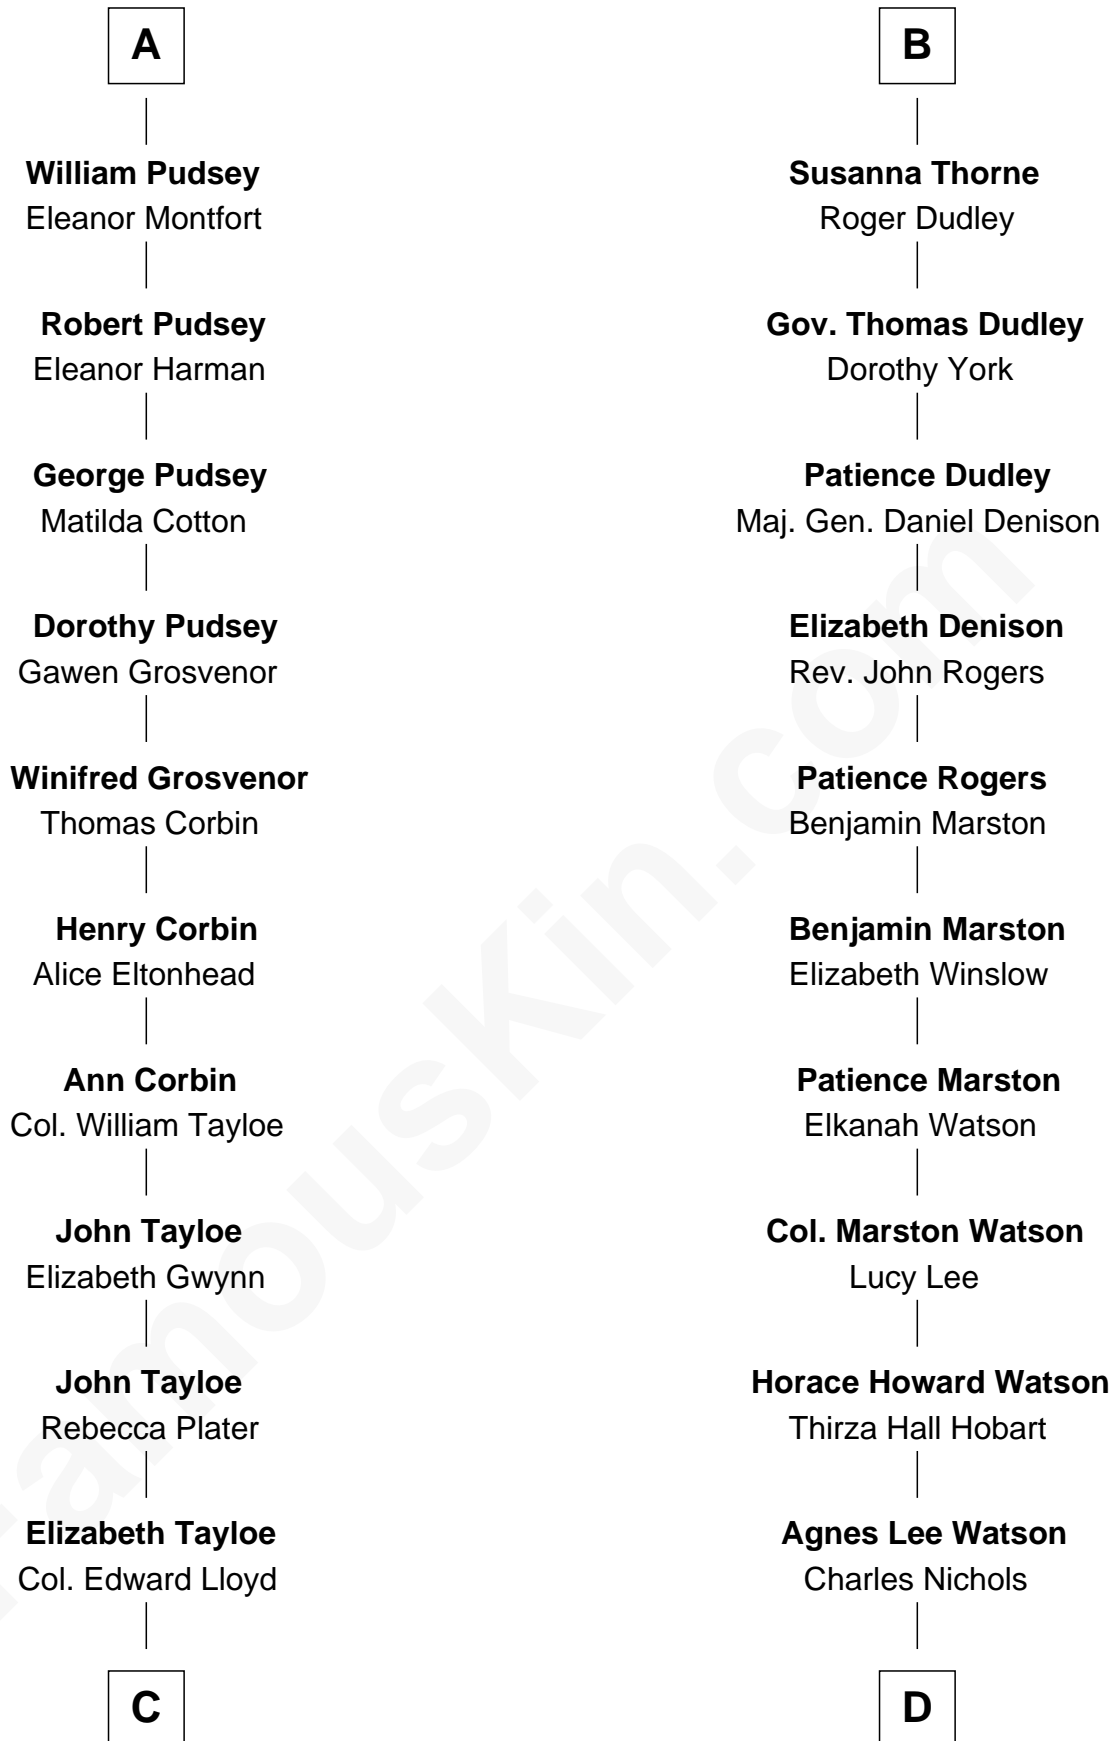

FamousKin.com

Relationship Chart of

Thomas Hunt Morgan

Nobel Prize Winner in Physiology or Medicine

20th cousin 1 time removed of

John Cena

Movie Actor and WWE Pro Wrestler

C

Mary Tayloe Lloyd

Francis Scott Key

Elizabeth Phoebe Key

Charles Howard

Ellen Key Howard

Charlton Hunt Morgan

Thomas Hunt Morgan

Nobel Prize Winner