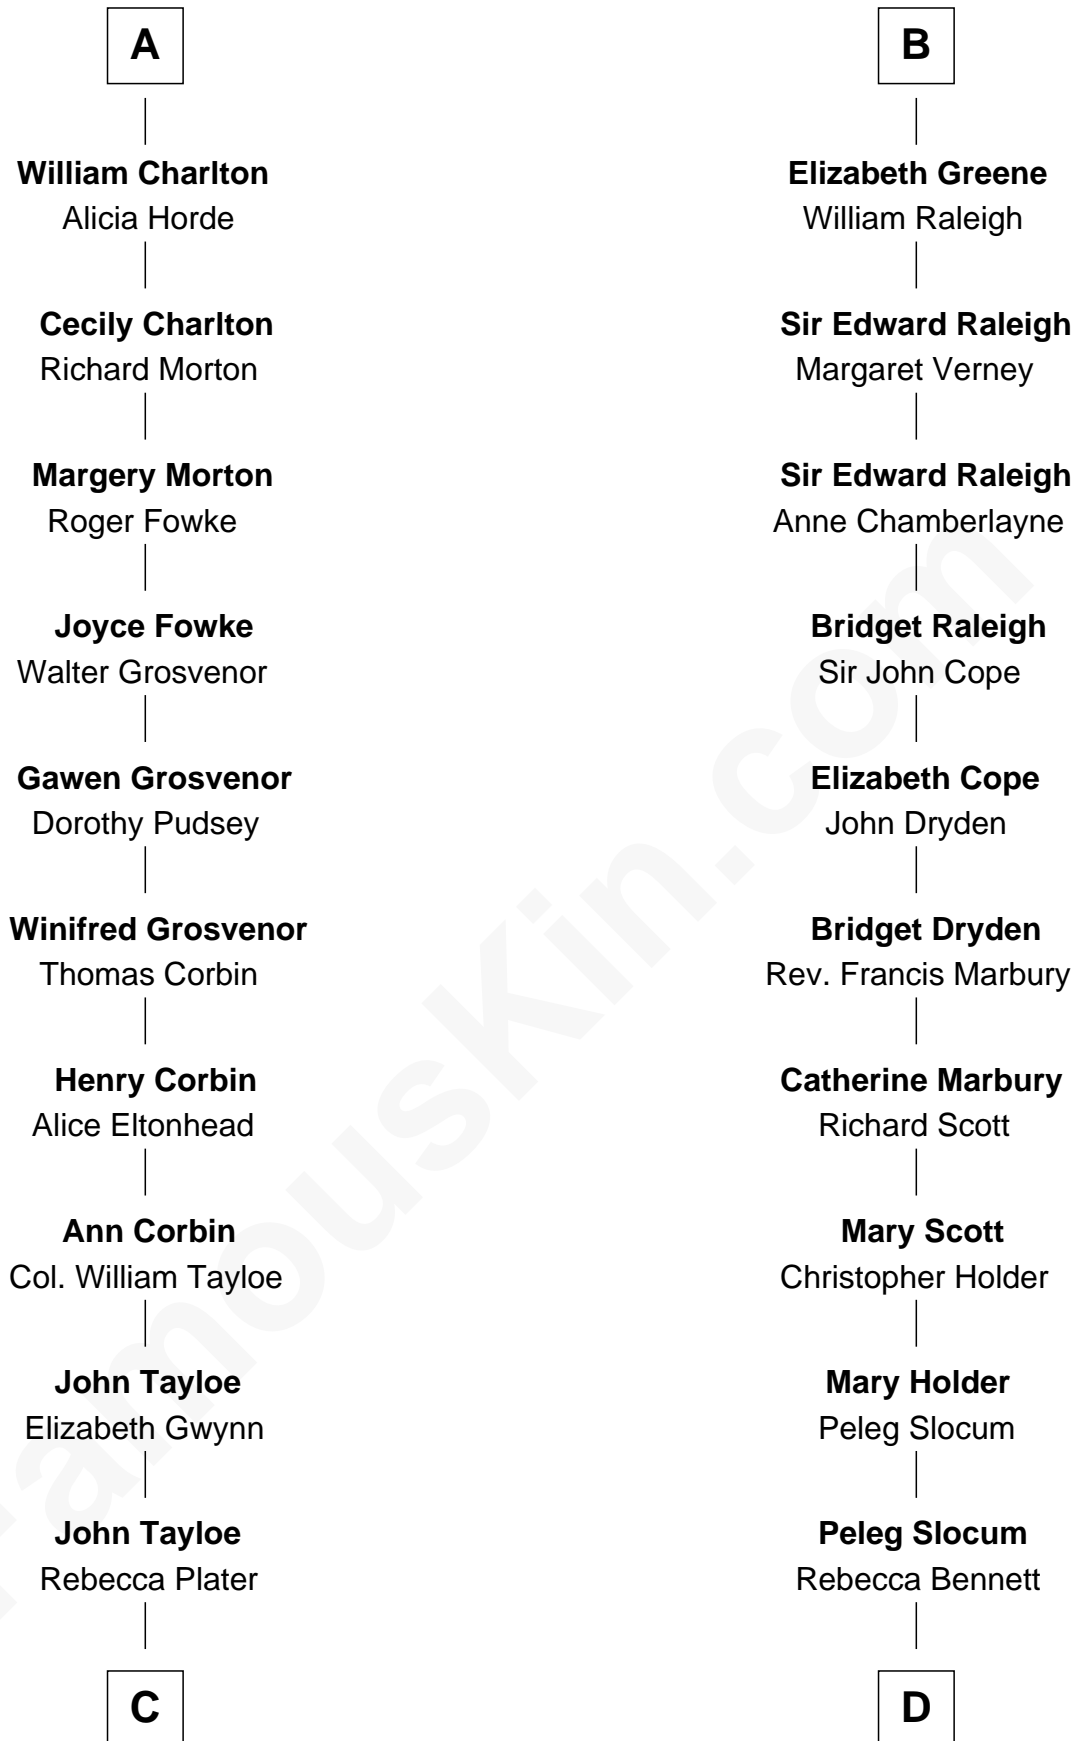

FamousKin.com

Relationship Chart of

Thomas Hunt Morgan

Nobel Prize Winner in Physiology or Medicine

20th cousin 1 time removed of

J. A. Folger

Founder of Folger Coffee Company

Sir Roger de Somery

Nichole d'Aubenev

Maud de Somery
Sir Henry de Erdington

Sir Henry de Erdington
Joan de Wolvey

Sir Giles de Erdington
Elizabeth de Tolthorpe

Margaret de Erdington
Sir Roger Corbet

Sir Robert Corbet
Margaret - - - - -

Mary Corbet
Robert Charlton

Richard Charlton
Elizabeth Mainwaring

A

Margaret de Somery
Ralph Basset

Ralph Basset
Hawise - - - - -

Margaret Basset
Edmund de Stafford

Ralph de Stafford
Margaret de Audley

Elizabeth de Stafford
John de Ferrers

Robert de Ferrers
Margaret Despencer

Phillippa Ferrers
Sir Thomas Greene

B

C

Elizabeth Tayloe
Col. Edward Lloyd

Mary Tayloe Lloyd
Francis Scott Key

Elizabeth Phoebe Key
Charles Howard

Ellen Key Howard
Charlton Hunt Morgan