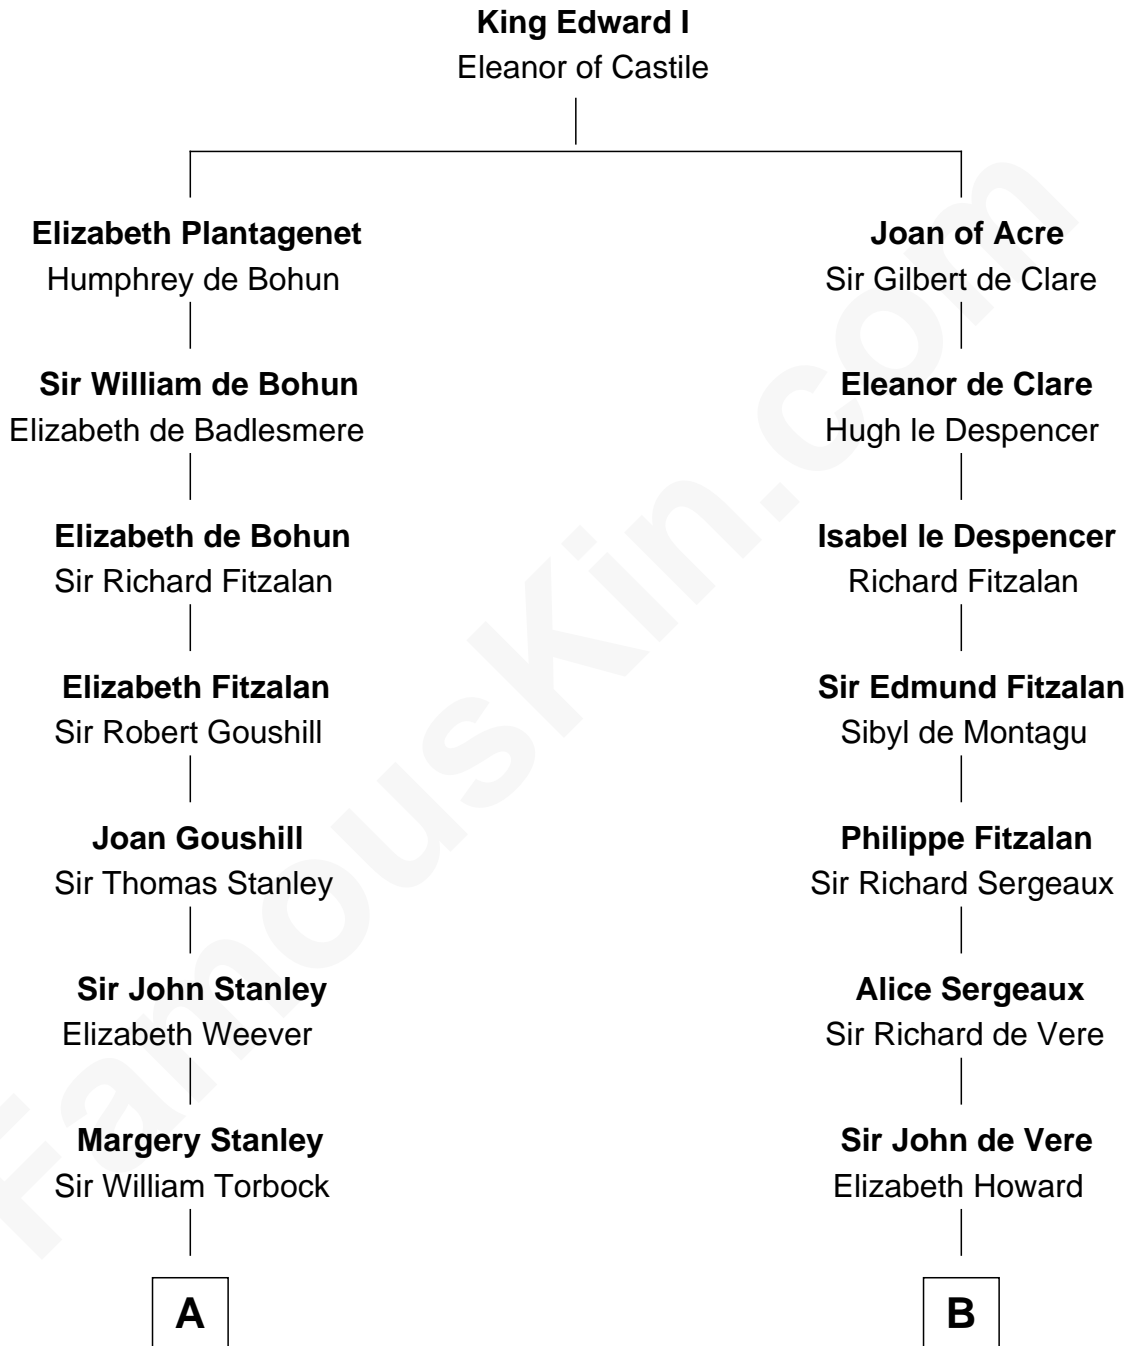

FamousKin.com

Relationship Chart of Thomas Hunt Morgan

Nobel Prize Winner in Physiology or Medicine

17th cousin 2 times removed of

Samuel Howard

Boston Tea Party Participant

C

—
Elizabeth Phoebe Key

Charles Howard

—
Ellen Key Howard

Charlton Hunt Morgan

—
Thomas Hunt Morgan

Nobel Prize Winner

FamousKin.com