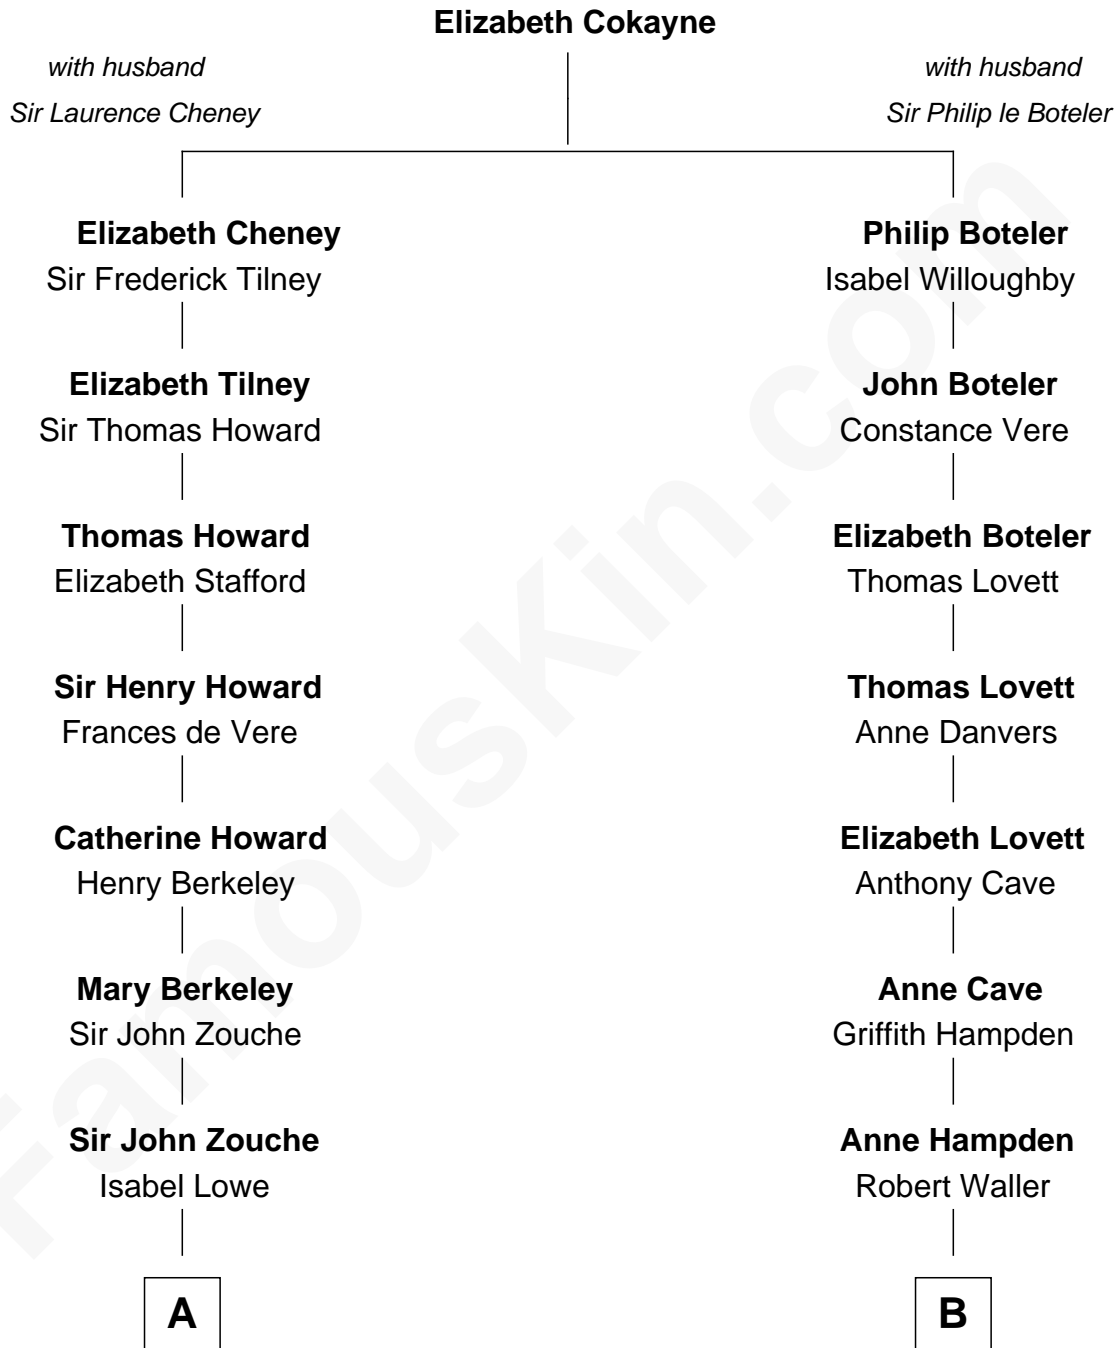

FamousKin.com

Relationship Chart of Thomas Hunt Morgan

Nobel Prize Winner in Physiology or Medicine

16th cousin 4 times removed of

Cara Delevingne

Fashion Model and Movie Actress

C

Anne Margaret Faudel-Phillips

John Vincent Sheffield

Jane Armyne Sheffield

Sir Jocelyn Edward Greville Stevens

Pandora Anne Stevens

Charles Hamar Delevingne

Cara Delevingne

Model and Actress