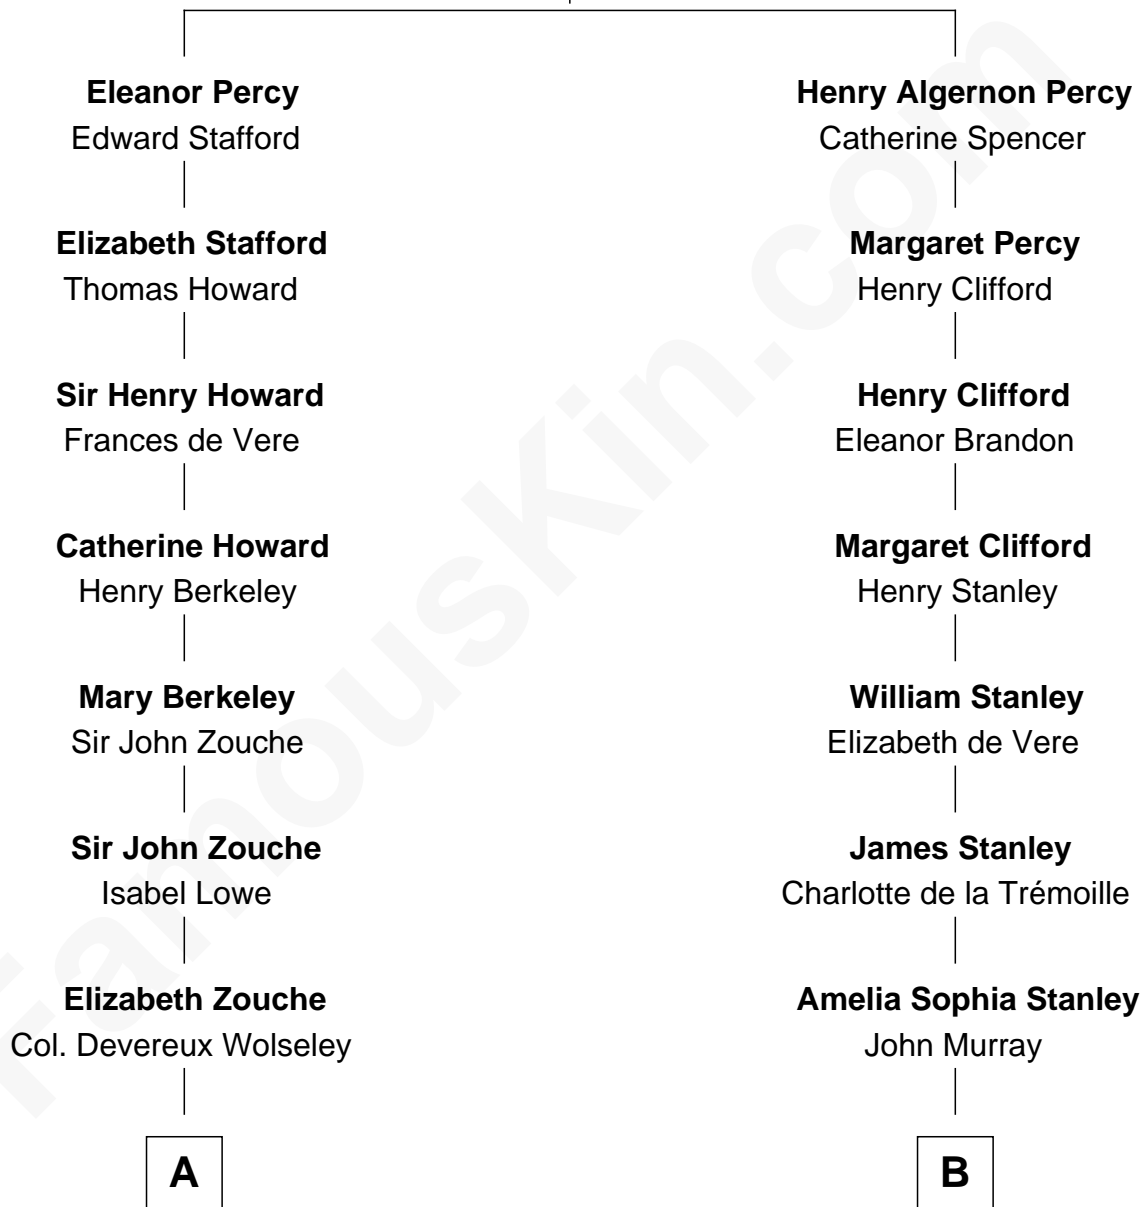

FamousKin.com

Relationship Chart of

Thomas Hunt Morgan

Nobel Prize Winner in Physiology or Medicine

15th cousin 3 times removed of

Cara Delevingne

Fashion Model and Movie Actress

Henry Percy
Maud Herbert

C

Pandora Anne Stevens
Charles Hamar Delevingne

Cara Delevingne
Model and Actress

FamousKin.com