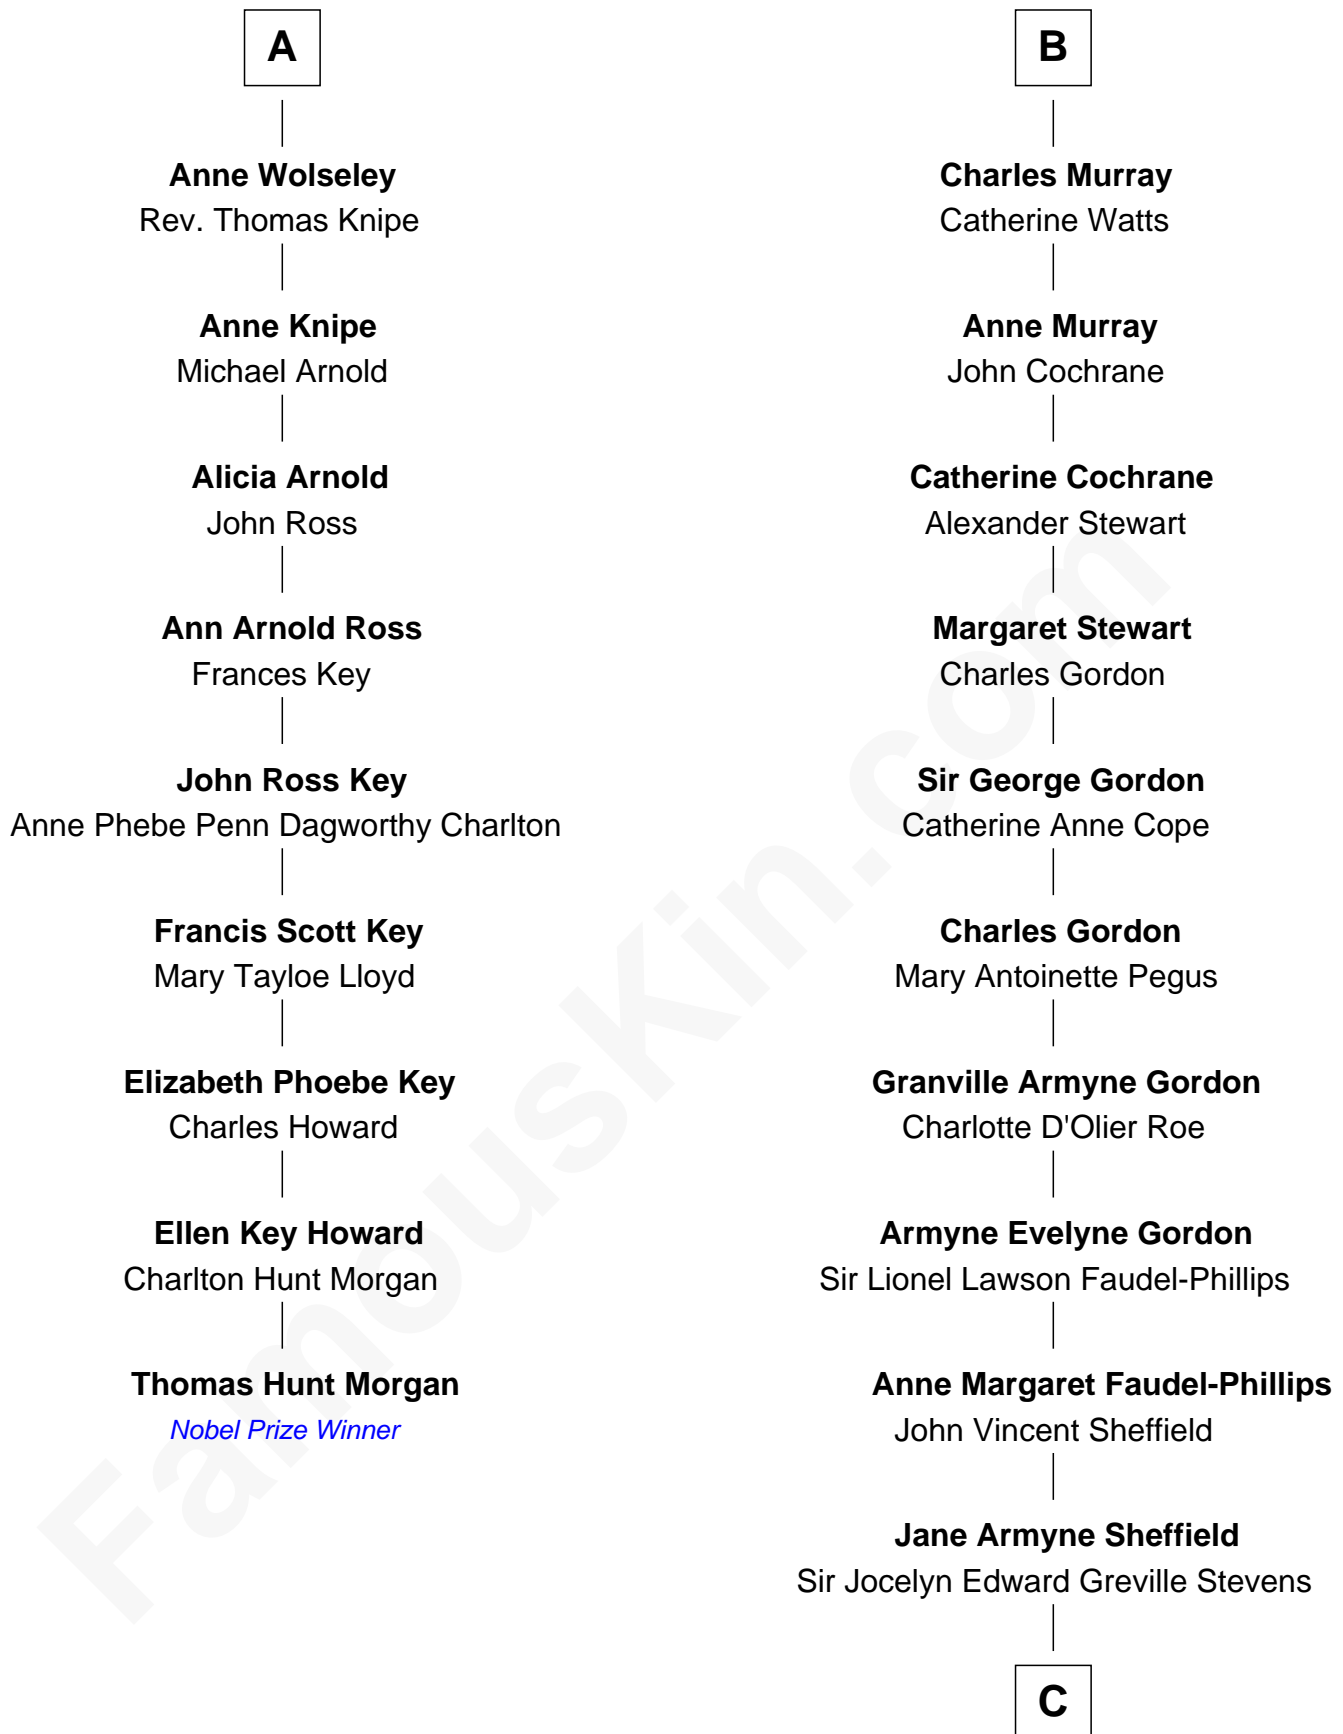

FamousKin.com

Relationship Chart of

Thomas Hunt Morgan

Nobel Prize Winner in Physiology or Medicine

15th cousin 3 times removed of

Cara Delevingne

Fashion Model and Movie Actress

Henry Percy
Maud Herbert