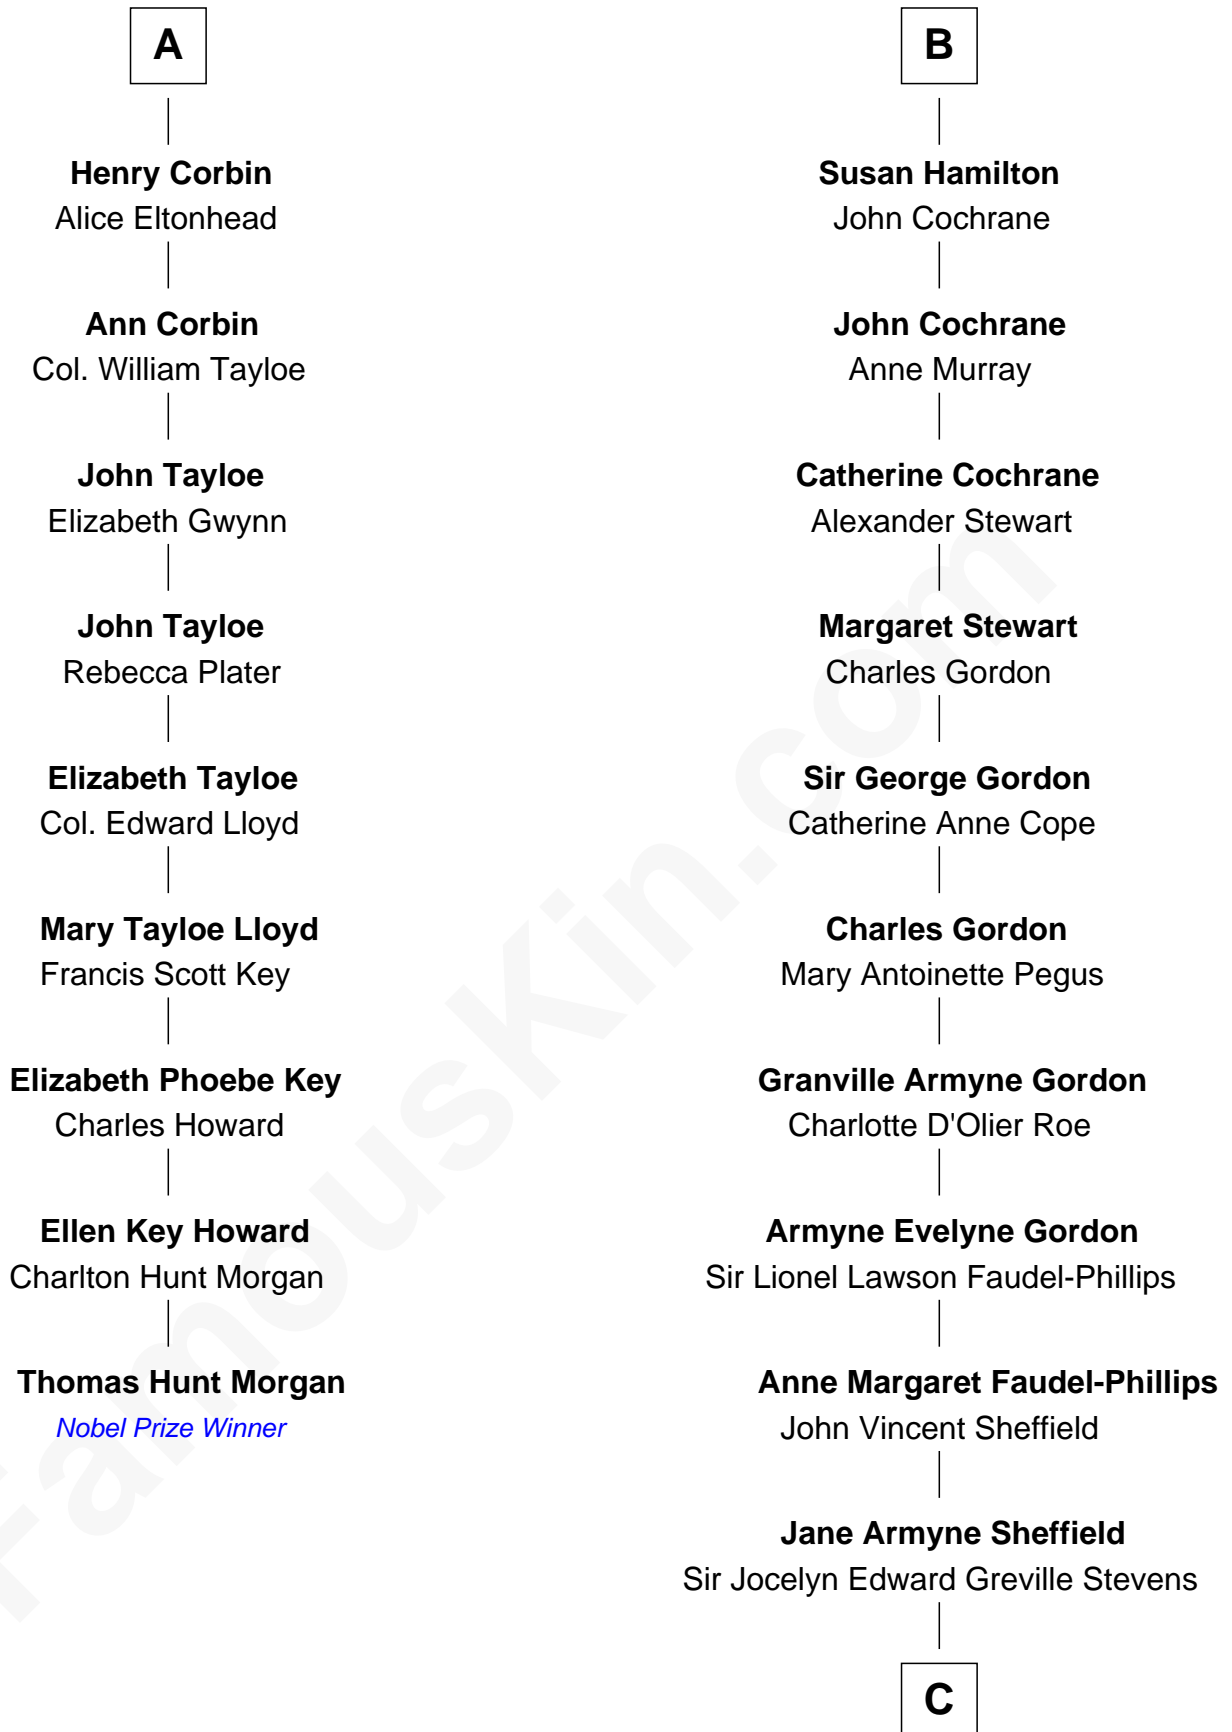

FamousKin.com

Relationship Chart of Thomas Hunt Morgan

Nobel Prize Winner in Physiology or Medicine

15th cousin 3 times removed of

Cara Delevingne

Fashion Model and Movie Actress

C

Pandora Anne Stevens
Charles Hamar Delevingne

Cara Delevingne
Model and Actress

FamousKin.com