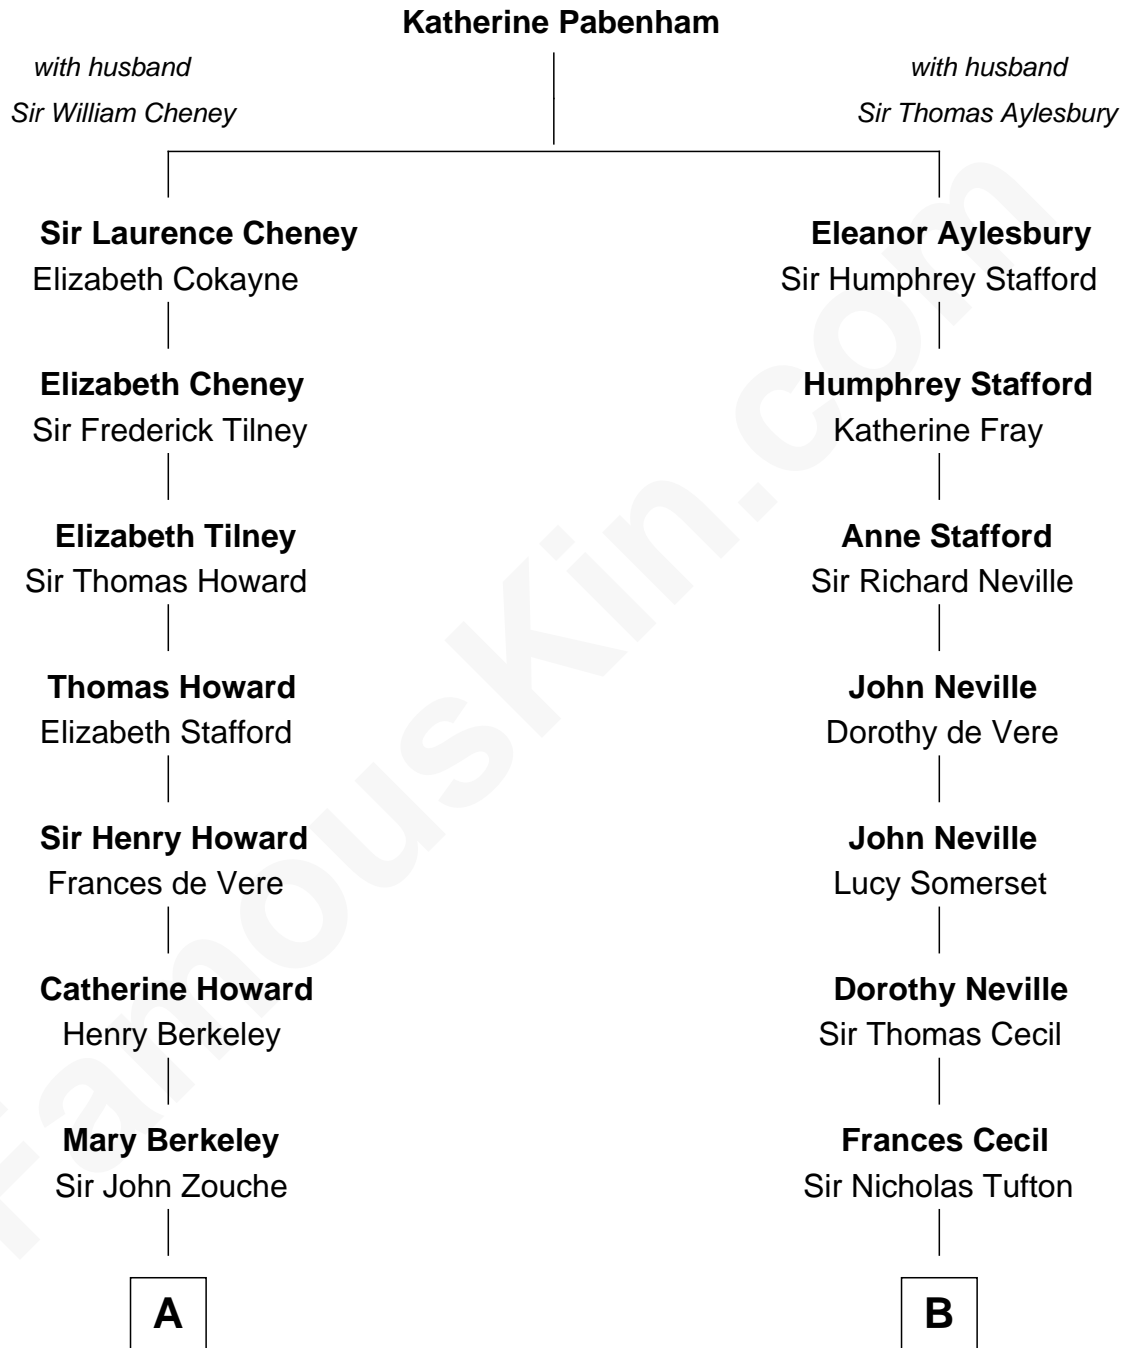

FamousKin.com

Relationship Chart of

Thomas Hunt Morgan

Nobel Prize Winner in Physiology or Medicine

17th cousin 2 times removed of

Cara Delevingne

Fashion Model and Movie Actress

C

Jane Armyne Sheffield
Sir Jocelyn Edward Greville Stevens

Pandora Anne Stevens
Charles Hamar Delevingne

Cara Delevingne
Model and Actress