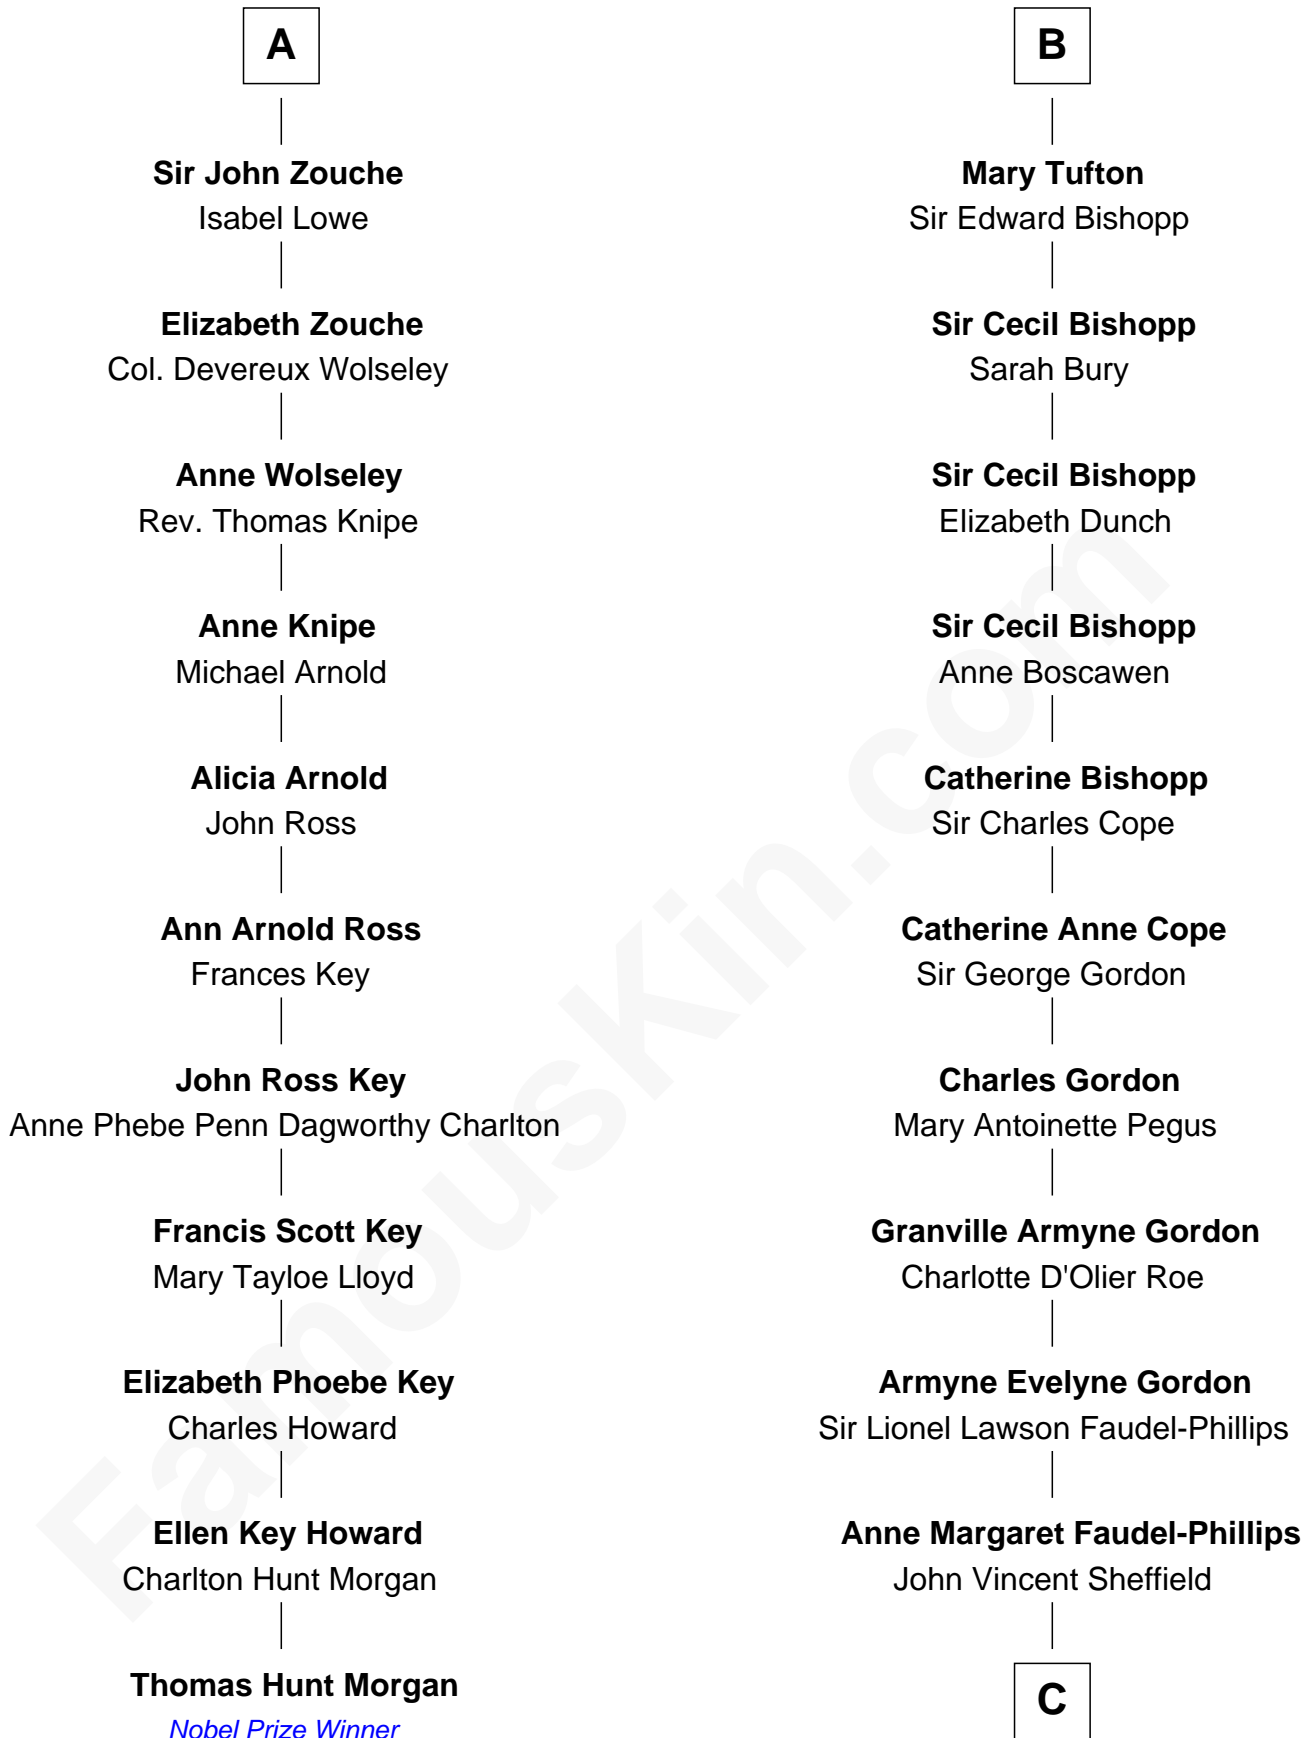

FamousKin.com

Relationship Chart of

Thomas Hunt Morgan

Nobel Prize Winner in Physiology or Medicine

17th cousin 2 times removed of

Cara Delevingne

Fashion Model and Movie Actress

C

Jane Armyne Sheffield
Sir Jocelyn Edward Greville Stevens

Pandora Anne Stevens
Charles Hamar Delevingne

Cara Delevingne
Model and Actress