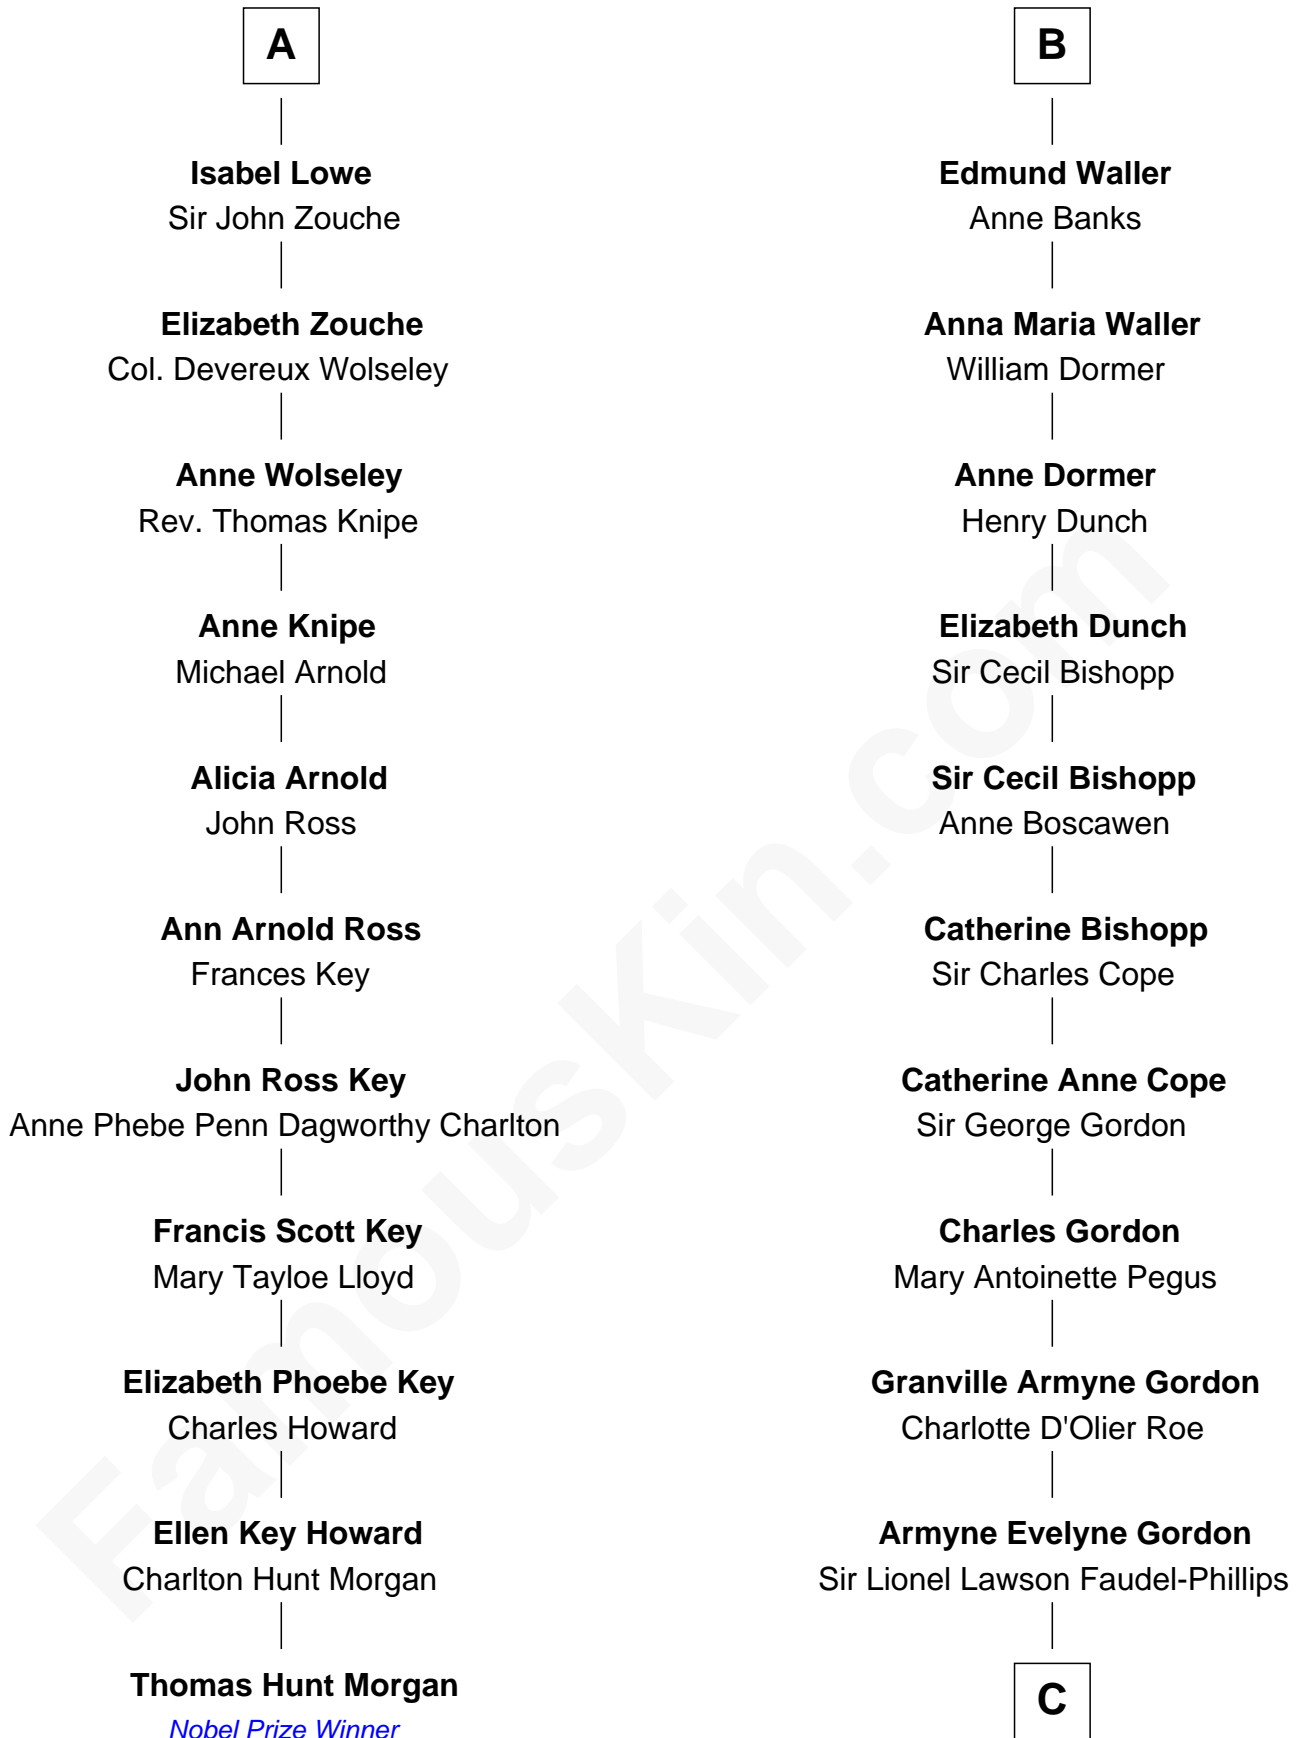

FamousKin.com

Relationship Chart of

Thomas Hunt Morgan

Nobel Prize Winner in Physiology or Medicine

17th cousin 3 times removed of

Cara Delevingne

Fashion Model and Movie Actress

Sir Hugh Shirley
Beatrice Brewes

C

Anne Margaret Faudel-Phillips

John Vincent Sheffield

Jane Armyne Sheffield

Sir Jocelyn Edward Greville Stevens

Pandora Anne Stevens

Charles Hamar Delevingne

Cara Delevingne