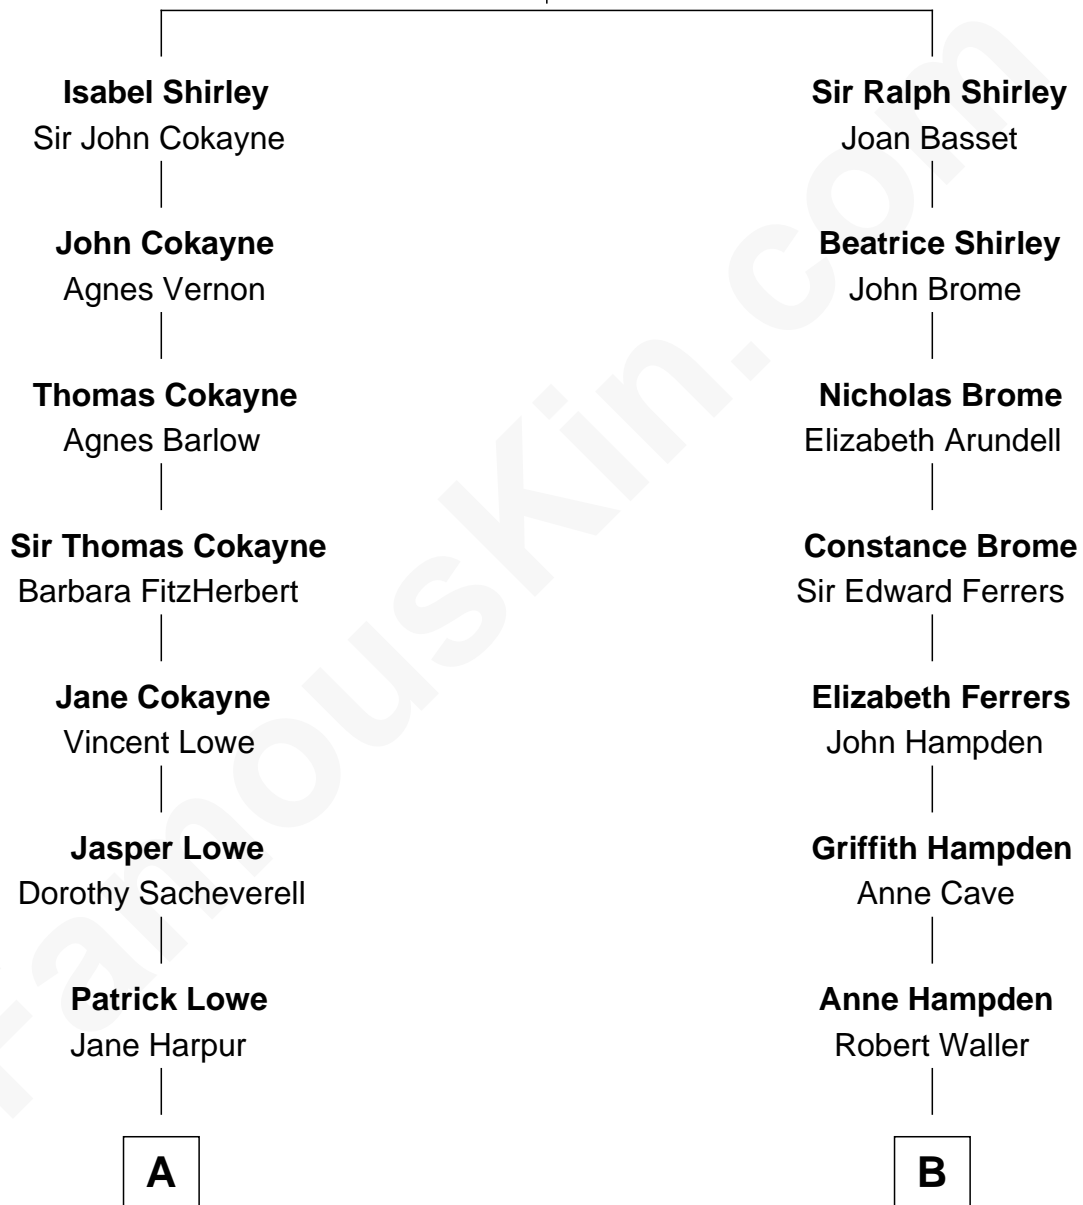

FamousKin.com

Relationship Chart of

Thomas Hunt Morgan

Nobel Prize Winner in Physiology or Medicine

17th cousin 3 times removed of

Cara Delevingne

Fashion Model and Movie Actress

Sir Hugh Shirley
Beatrice Brewes

C

Anne Margaret Faudel-Phillips

John Vincent Sheffield

Jane Armyne Sheffield

Sir Jocelyn Edward Greville Stevens

Pandora Anne Stevens

Charles Hamar Delevingne

Cara Delevingne