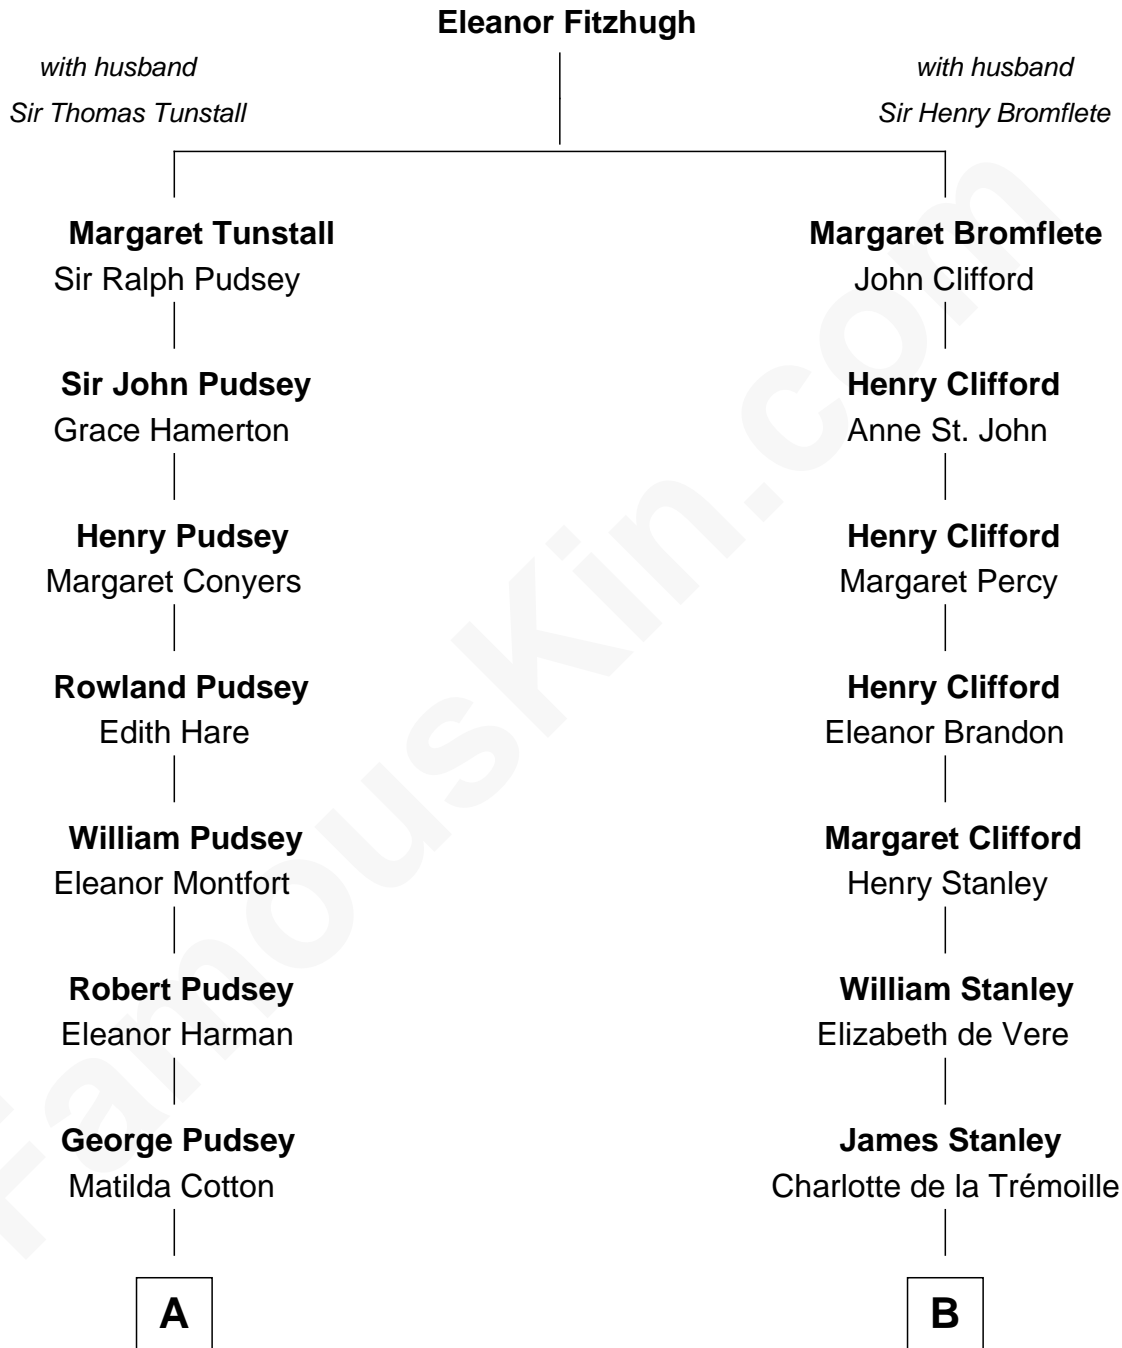

FamousKin.com

Relationship Chart of

Thomas Hunt Morgan

Nobel Prize Winner in Physiology or Medicine

17th cousin 2 times removed of

Cara Delevingne

Fashion Model and Movie Actress

C

Jane Armyne Sheffield
Sir Jocelyn Edward Greville Stevens

Pandora Anne Stevens
Charles Hamar Delevingne

Cara Delevingne
Model and Actress