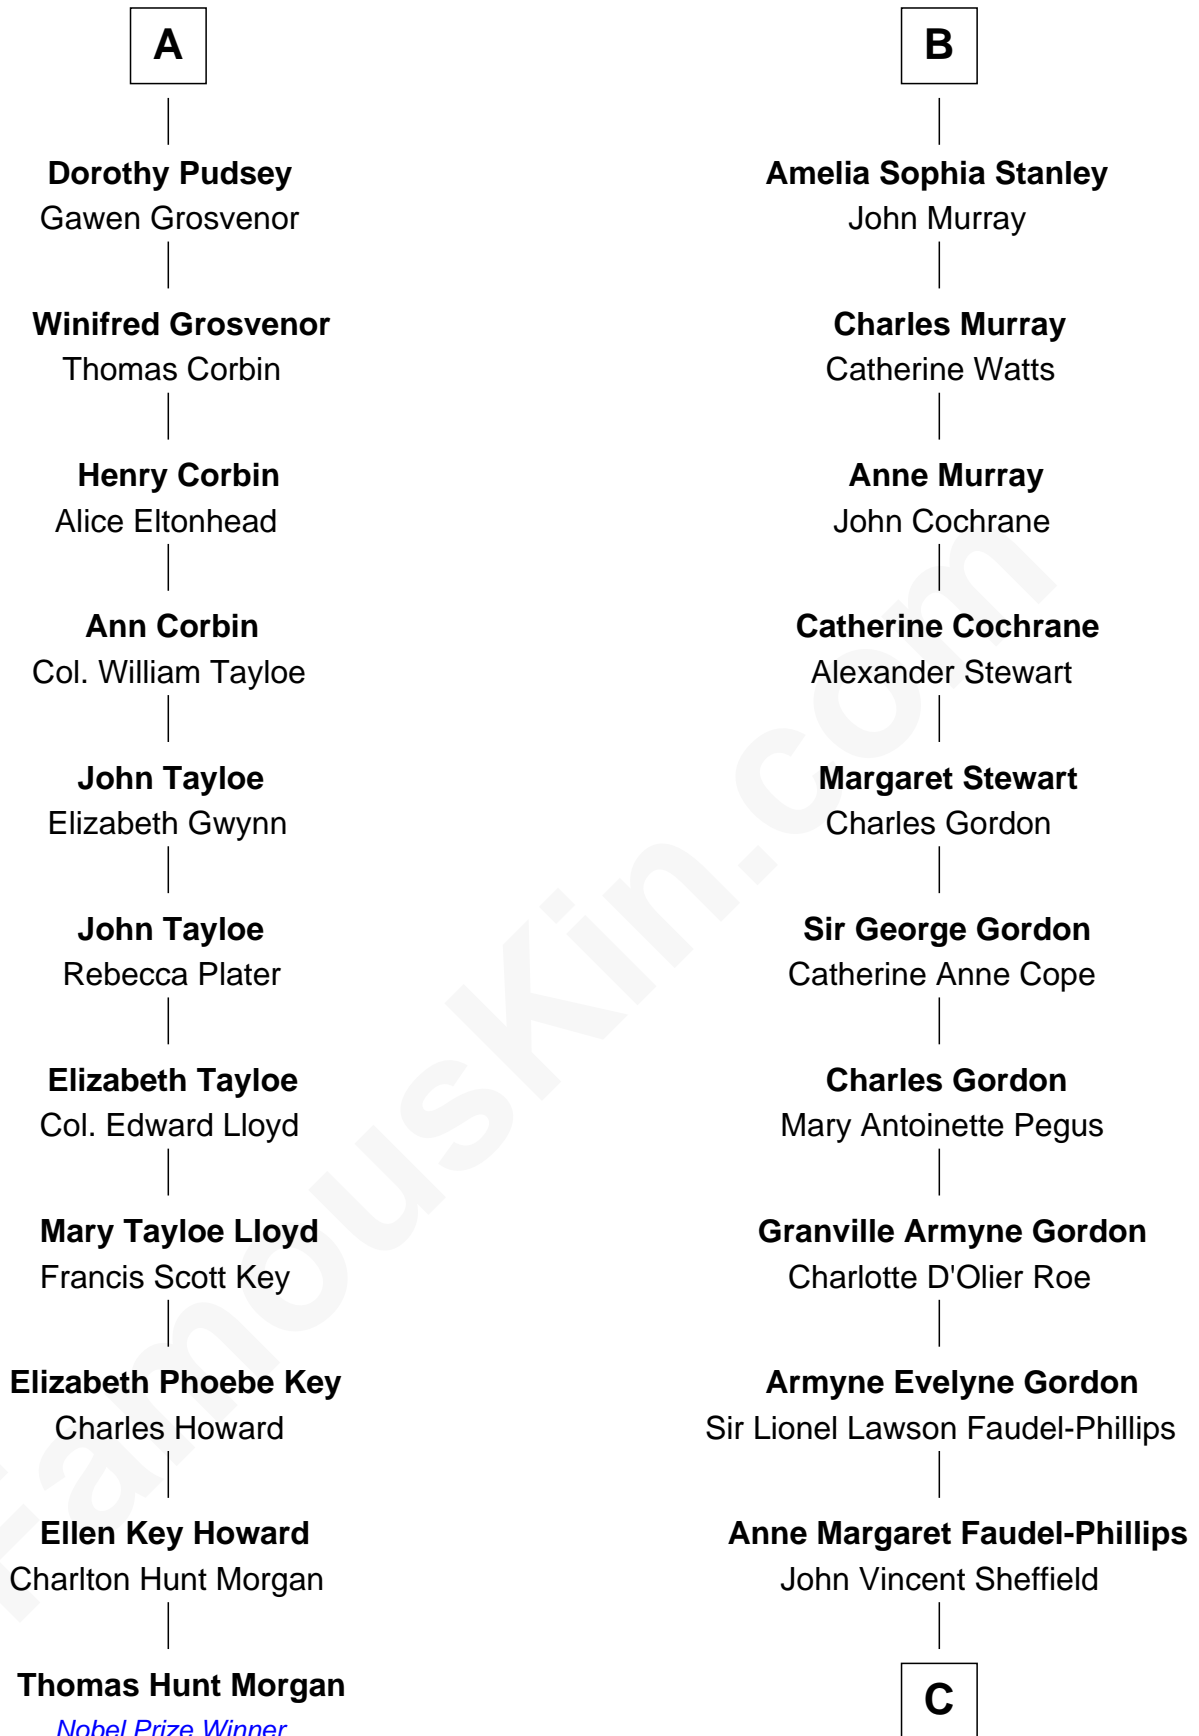

FamousKin.com

Relationship Chart of

Thomas Hunt Morgan

Nobel Prize Winner in Physiology or Medicine

17th cousin 2 times removed of

Cara Delevingne

Fashion Model and Movie Actress

C

Jane Armyne Sheffield
Sir Jocelyn Edward Greville Stevens

Pandora Anne Stevens
Charles Hamar Delevingne

Cara Delevingne
Model and Actress