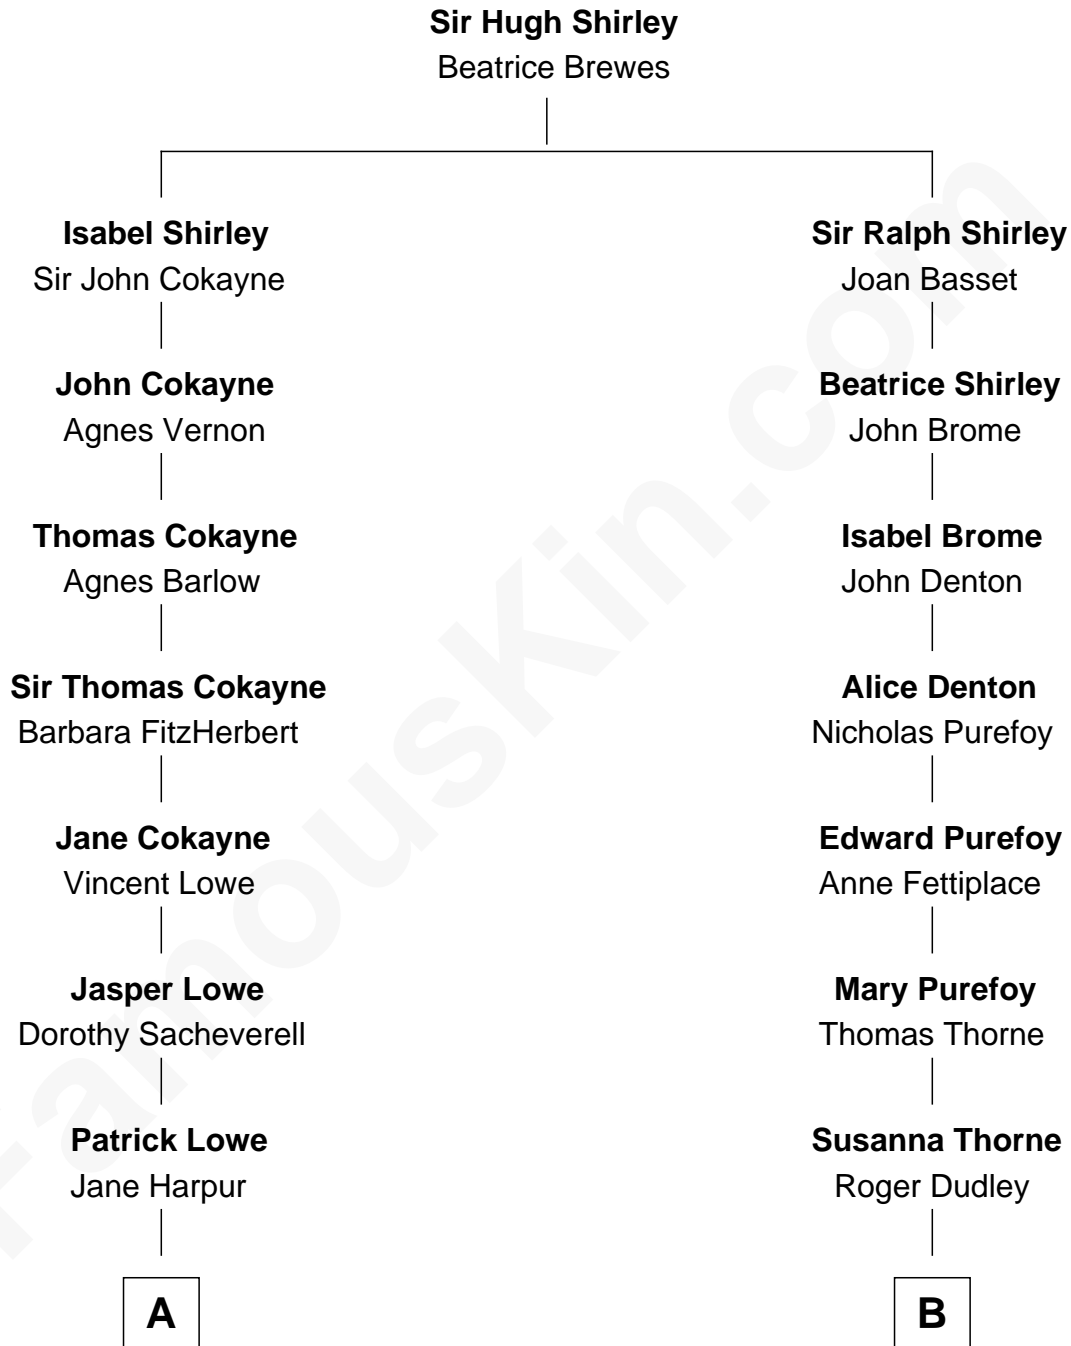

FamousKin.com

Relationship Chart of

Thomas Hunt Morgan

Nobel Prize Winner in Physiology or Medicine

16th cousin 1 time removed of

Dr. H. H. Holmes

Serial Killer aka "Devil in the White City"

A

Isabel Lowe
Sir John Zouche

Elizabeth Zouche
Col. Devereux Wolseley

Anne Wolseley
Rev. Thomas Knipe

Anne Knipe
Michael Arnold

Alicia Arnold
John Ross

Ann Arnold Ross
Frances Key

John Ross Key
Anne Phebe Penn Dagworthy Charlton