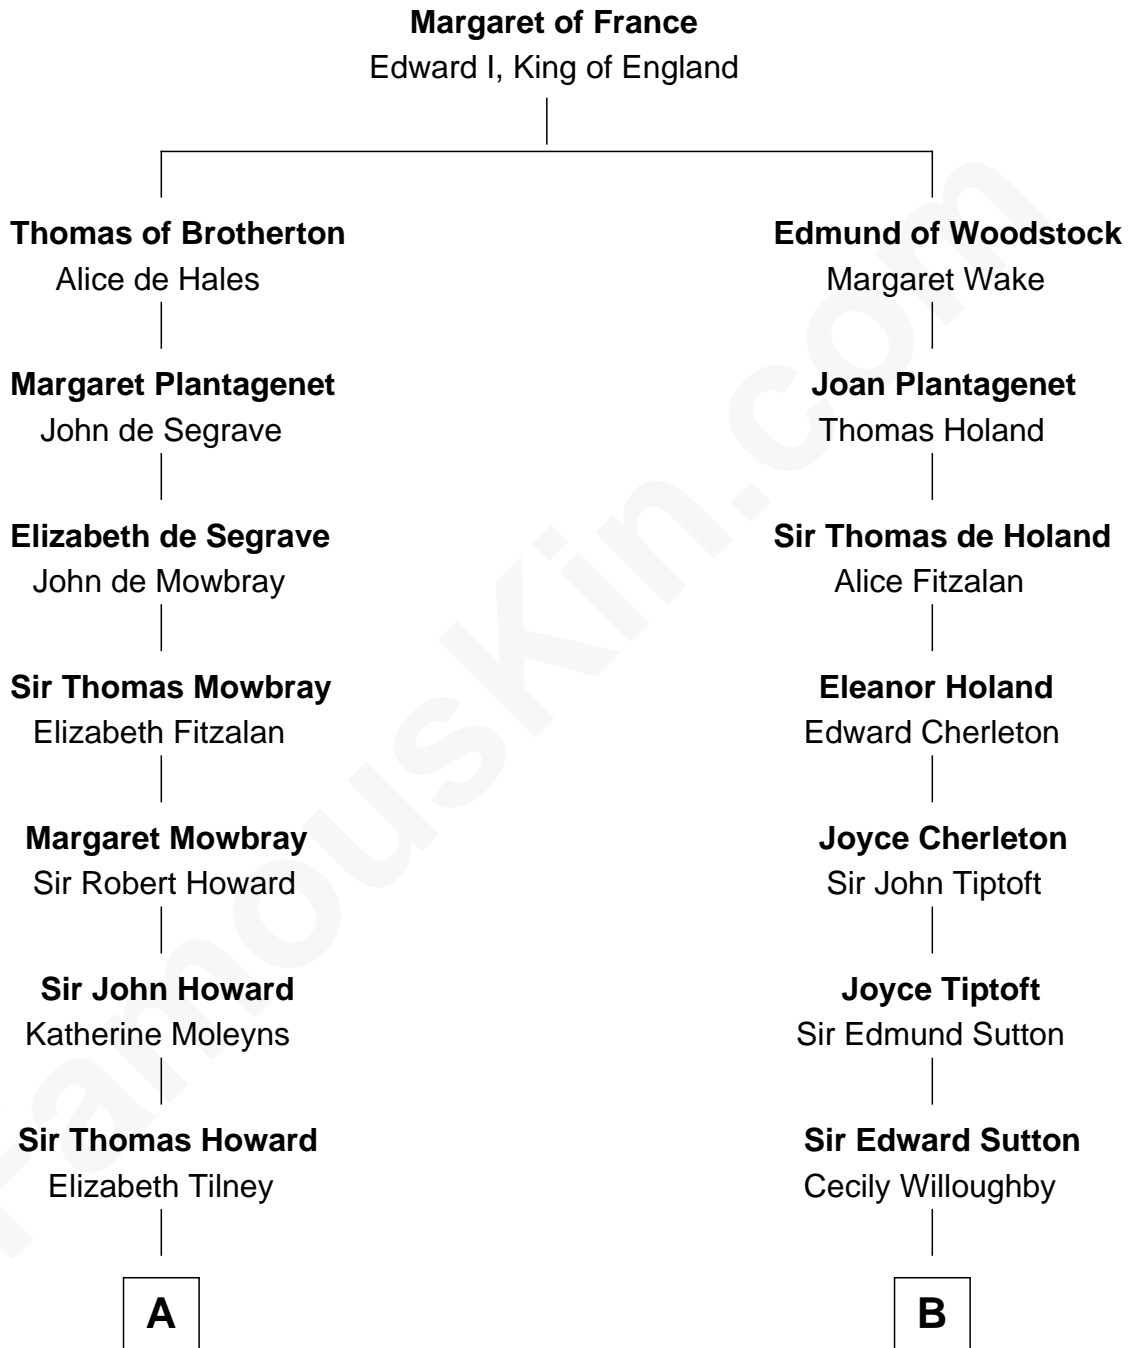

## Relationship Chart of

### Thomas Hunt Morgan

*Nobel Prize Winner in Physiology or Medicine*

19th cousin 2 times removed of

**Dr. H. H. Holmes**

*Serial Killer aka "Devil in the White City"*

**C**

**John Ross Key**

Anne Phebe Penn Dagworthy Charlton