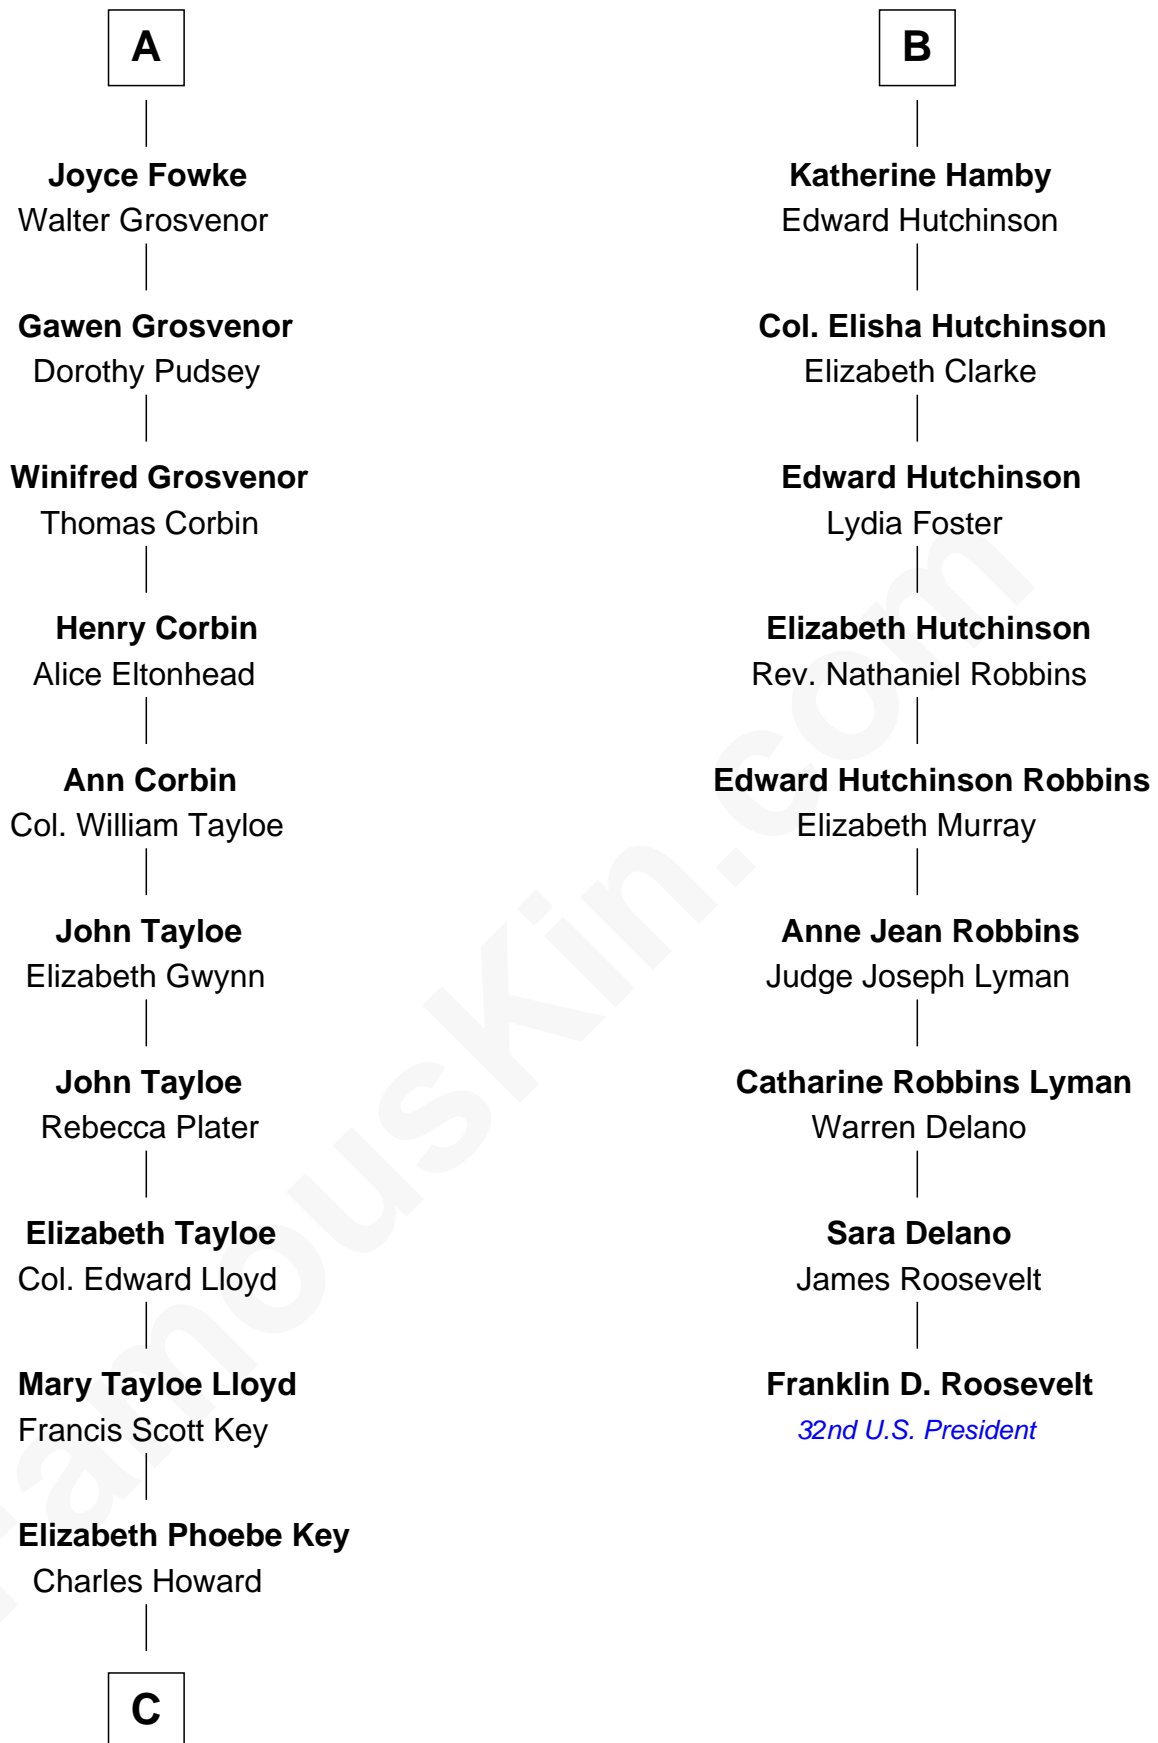

FamousKin.com

Relationship Chart of Thomas Hunt Morgan

Nobel Prize Winner in Physiology or Medicine

15th cousin 3 times removed of

Franklin D. Roosevelt

32nd U.S. President

Sir Baldwin Freville

Maude le Scrope

C

—
Ellen Key Howard
Charlton Hunt Morgan

—
Thomas Hunt Morgan
Nobel Prize Winner

FamousKin.com