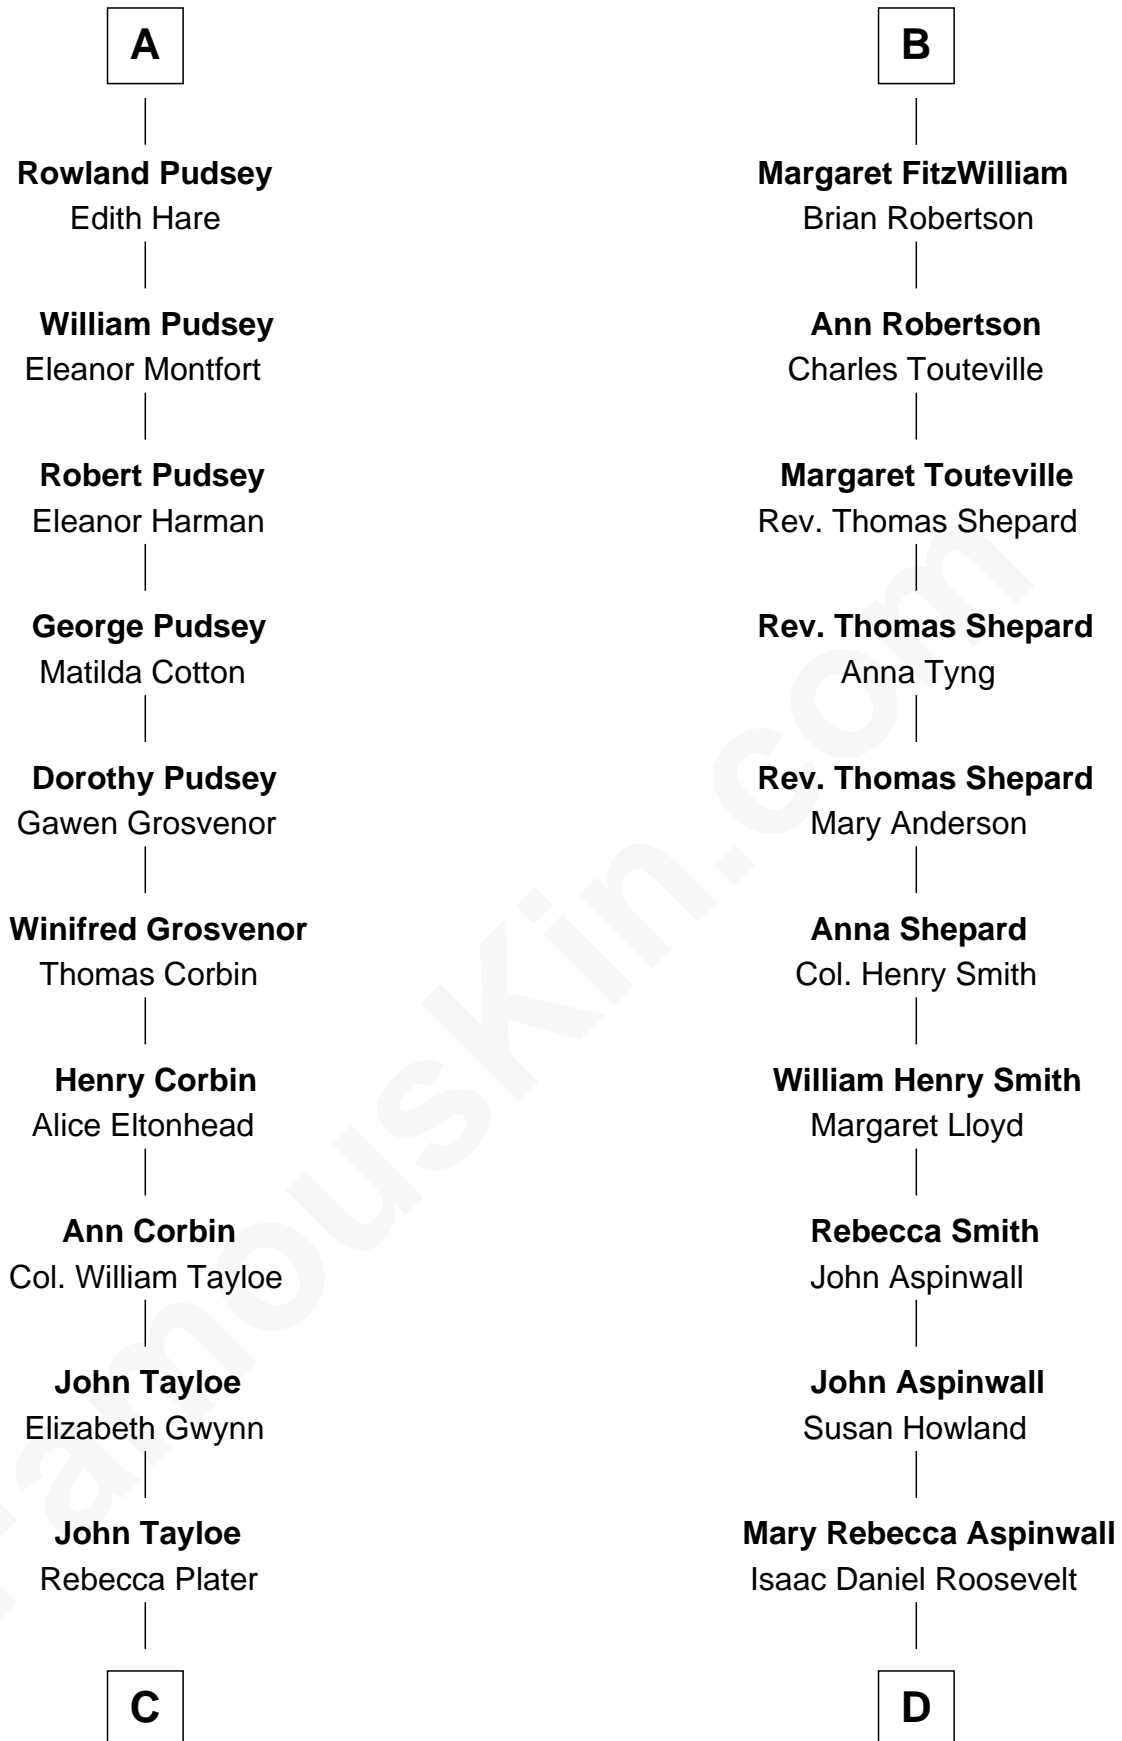

## Relationship Chart of

### Thomas Hunt Morgan

*Nobel Prize Winner in Physiology or Medicine*

18th cousin 3 times removed of

### Franklin D. Roosevelt

*32nd U.S. President*

**Sir John Marmion**

Maud de Furnival

**C**

**Elizabeth Tayloe**  
Col. Edward Lloyd

**Mary Tayloe Lloyd**  
Francis Scott Key

**Elizabeth Phoebe Key**  
Charles Howard

**Ellen Key Howard**  
Charlton Hunt Morgan

**Thomas Hunt Morgan**  
*Nobel Prize Winner*

**D**

**James Roosevelt**  
Sara Delano

**Franklin D. Roosevelt**  
*32nd U.S. President*

FamousKin.com