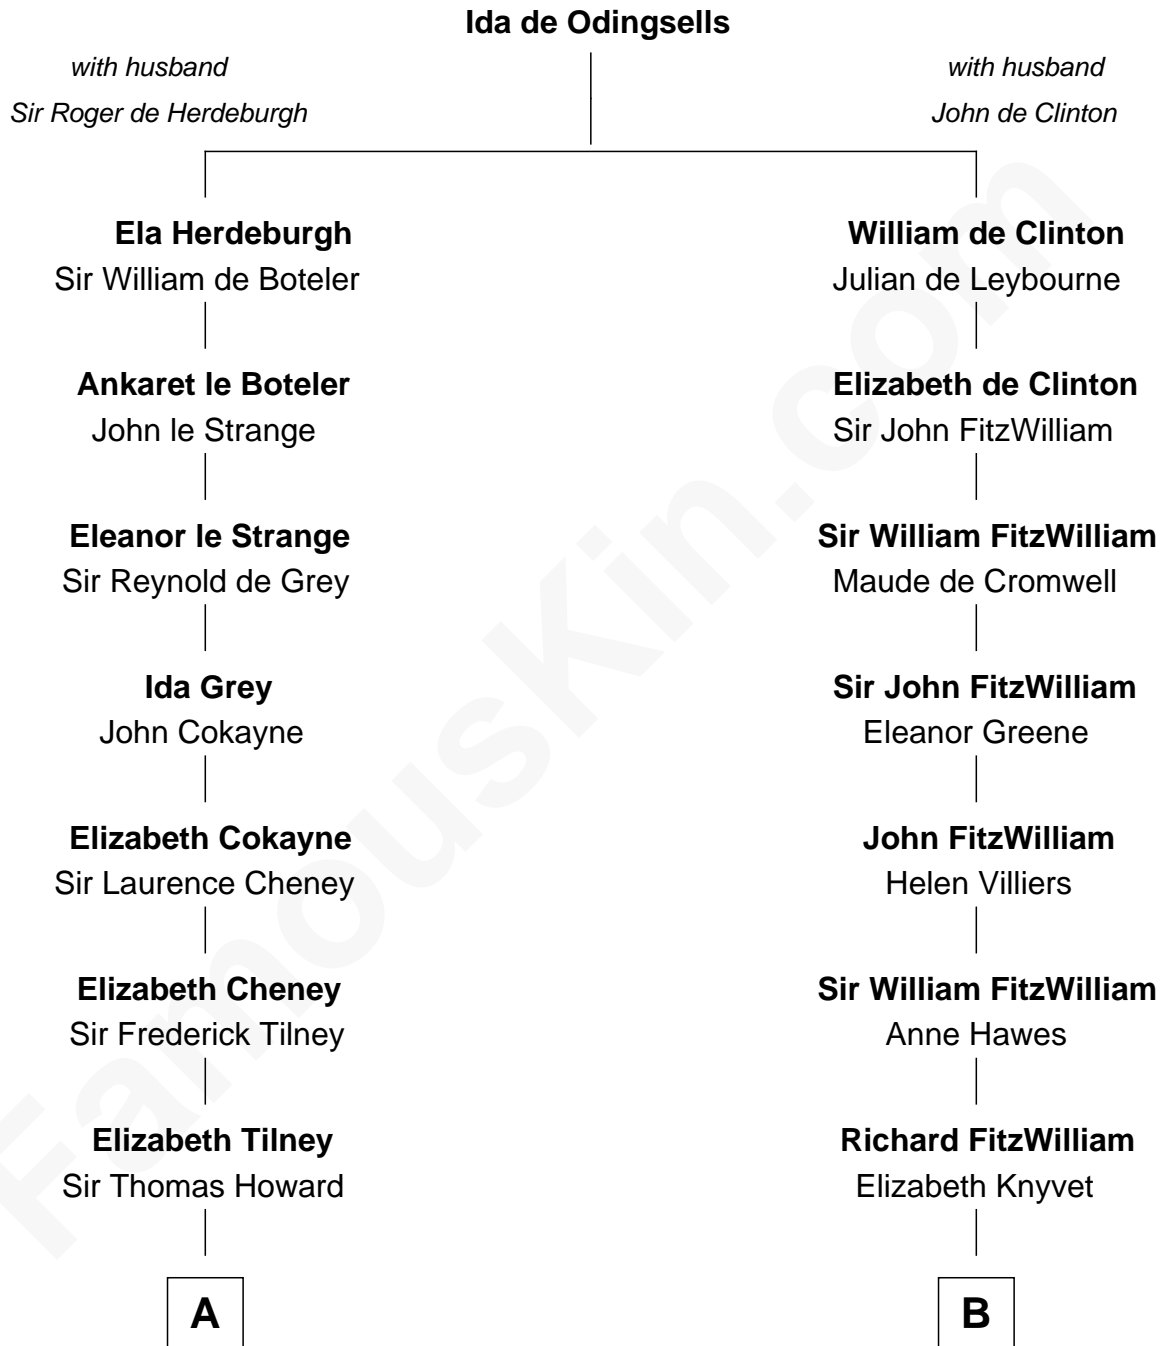

FamousKin.com

Relationship Chart of

Thomas Hunt Morgan

Nobel Prize Winner in Physiology or Medicine

18th cousin 3 times removed of

Franklin D. Roosevelt

32nd U.S. President

C

John Ross Key

Anne Phebe Penn Dagworthy Charlton

Francis Scott Key

Mary Tayloe Lloyd

Elizabeth Phoebe Key

Charles Howard

Ellen Key Howard

Charlton Hunt Morgan

Thomas Hunt Morgan

Nobel Prize Winner

D

James Roosevelt

Sara Delano

Franklin D. Roosevelt

32nd U.S. President

FamousKin.com