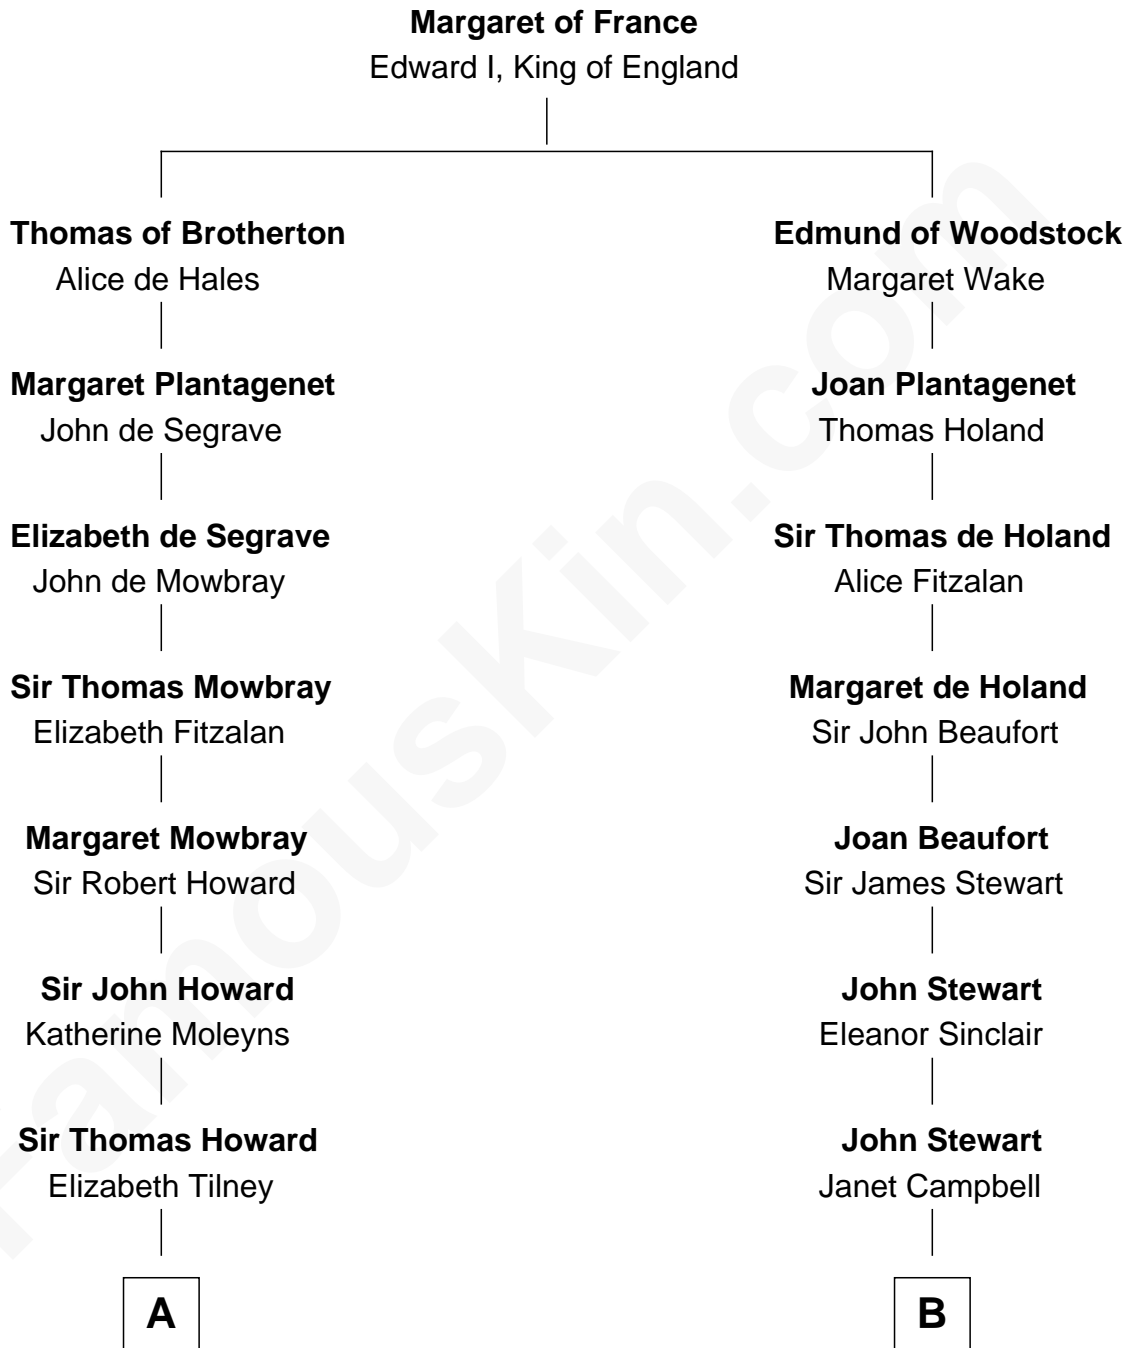

# FamousKin.com

## Relationship Chart of Thomas Hunt Morgan

*Nobel Prize Winner in Physiology or Medicine*

19th cousin 2 times removed of

**Eleanor Roosevelt**

*First Lady of President Franklin D. Roosevelt*

**C**

**John Ross Key**