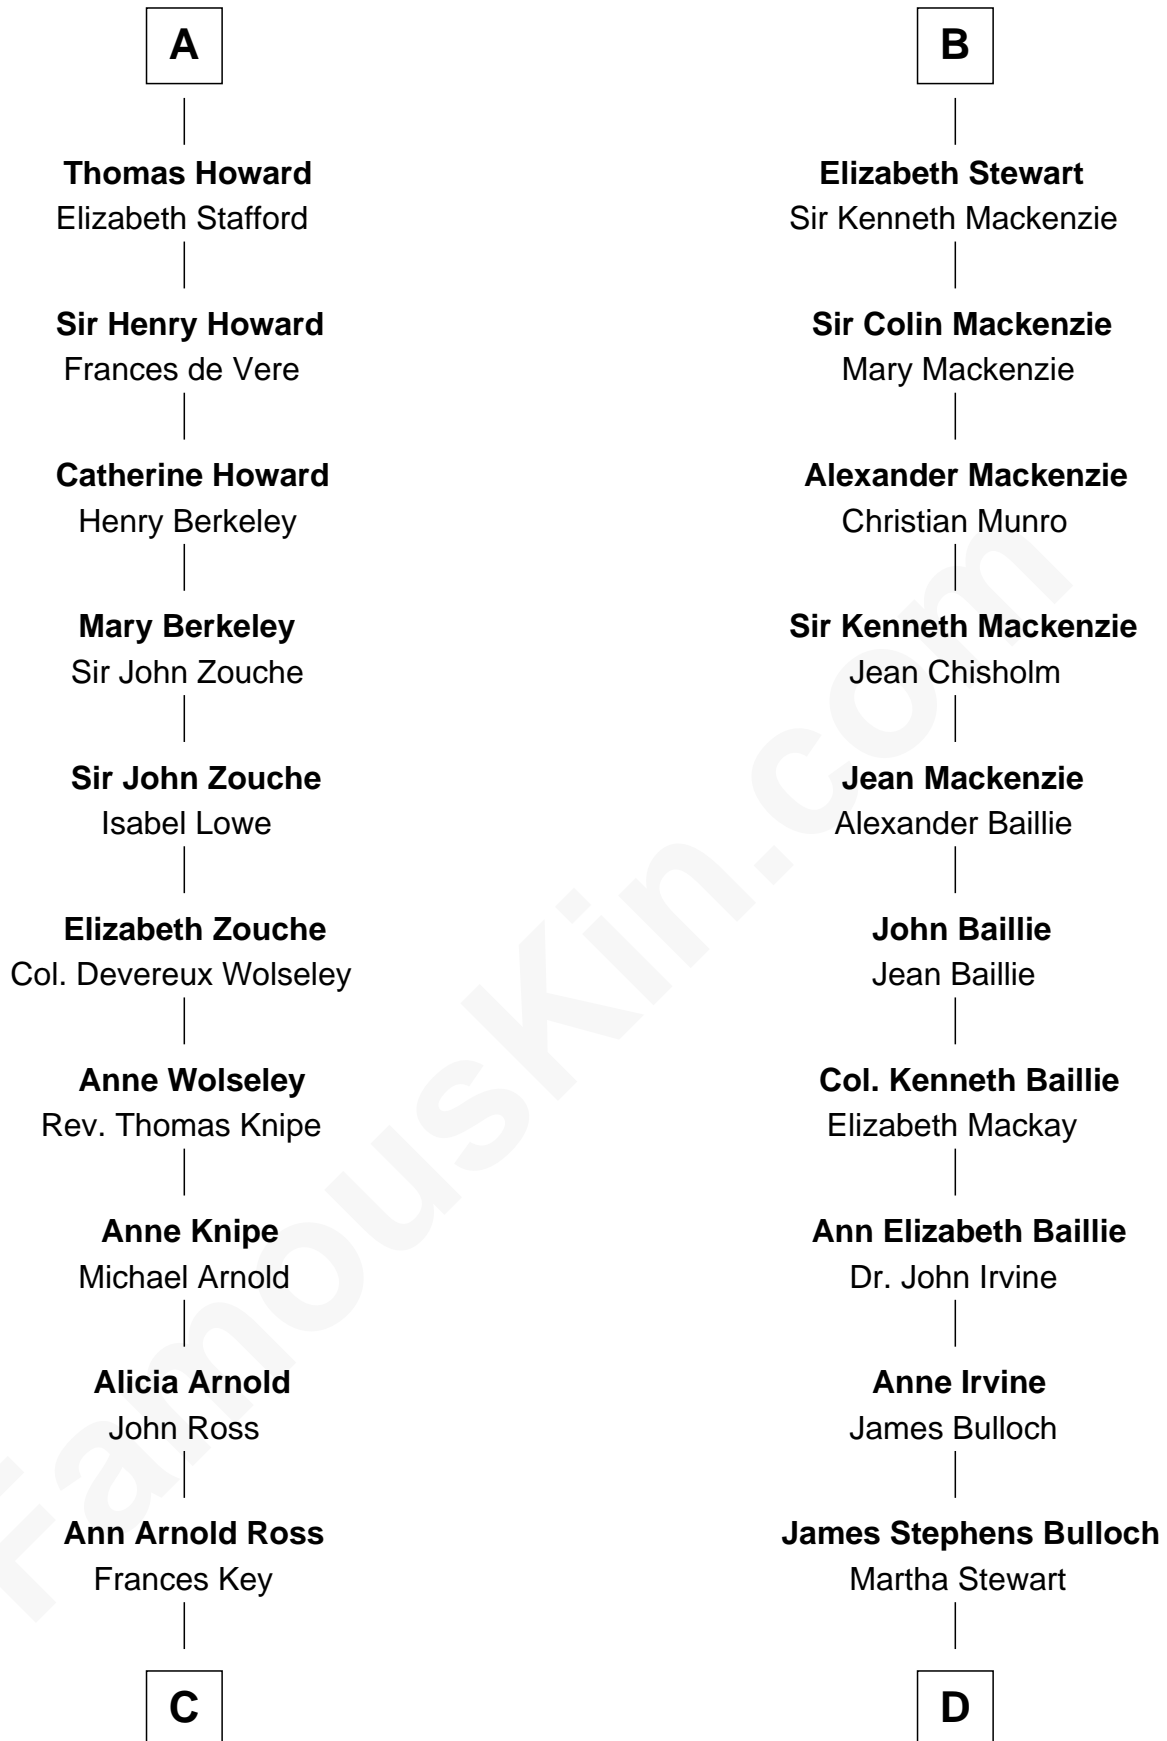

## Relationship Chart of Thomas Hunt Morgan

*Nobel Prize Winner in Physiology or Medicine*

19th cousin 2 times removed of

**Eleanor Roosevelt**

*First Lady of President Franklin D. Roosevelt*

**C**

**John Ross Key**

Anne Phebe Penn Dagworthy Charlton

**Francis Scott Key**

Mary Tayloe Lloyd

**Elizabeth Phoebe Key**

Charles Howard

**Ellen Key Howard**

Charlton Hunt Morgan

**Thomas Hunt Morgan**

*Nobel Prize Winner*

**D**

**Martha Bulloch**

Theodore Roosevelt

**Elliott Roosevelt**

Anna Rebecca Hall

**Eleanor Roosevelt**

*First Lady of Franklin Roosevelt*