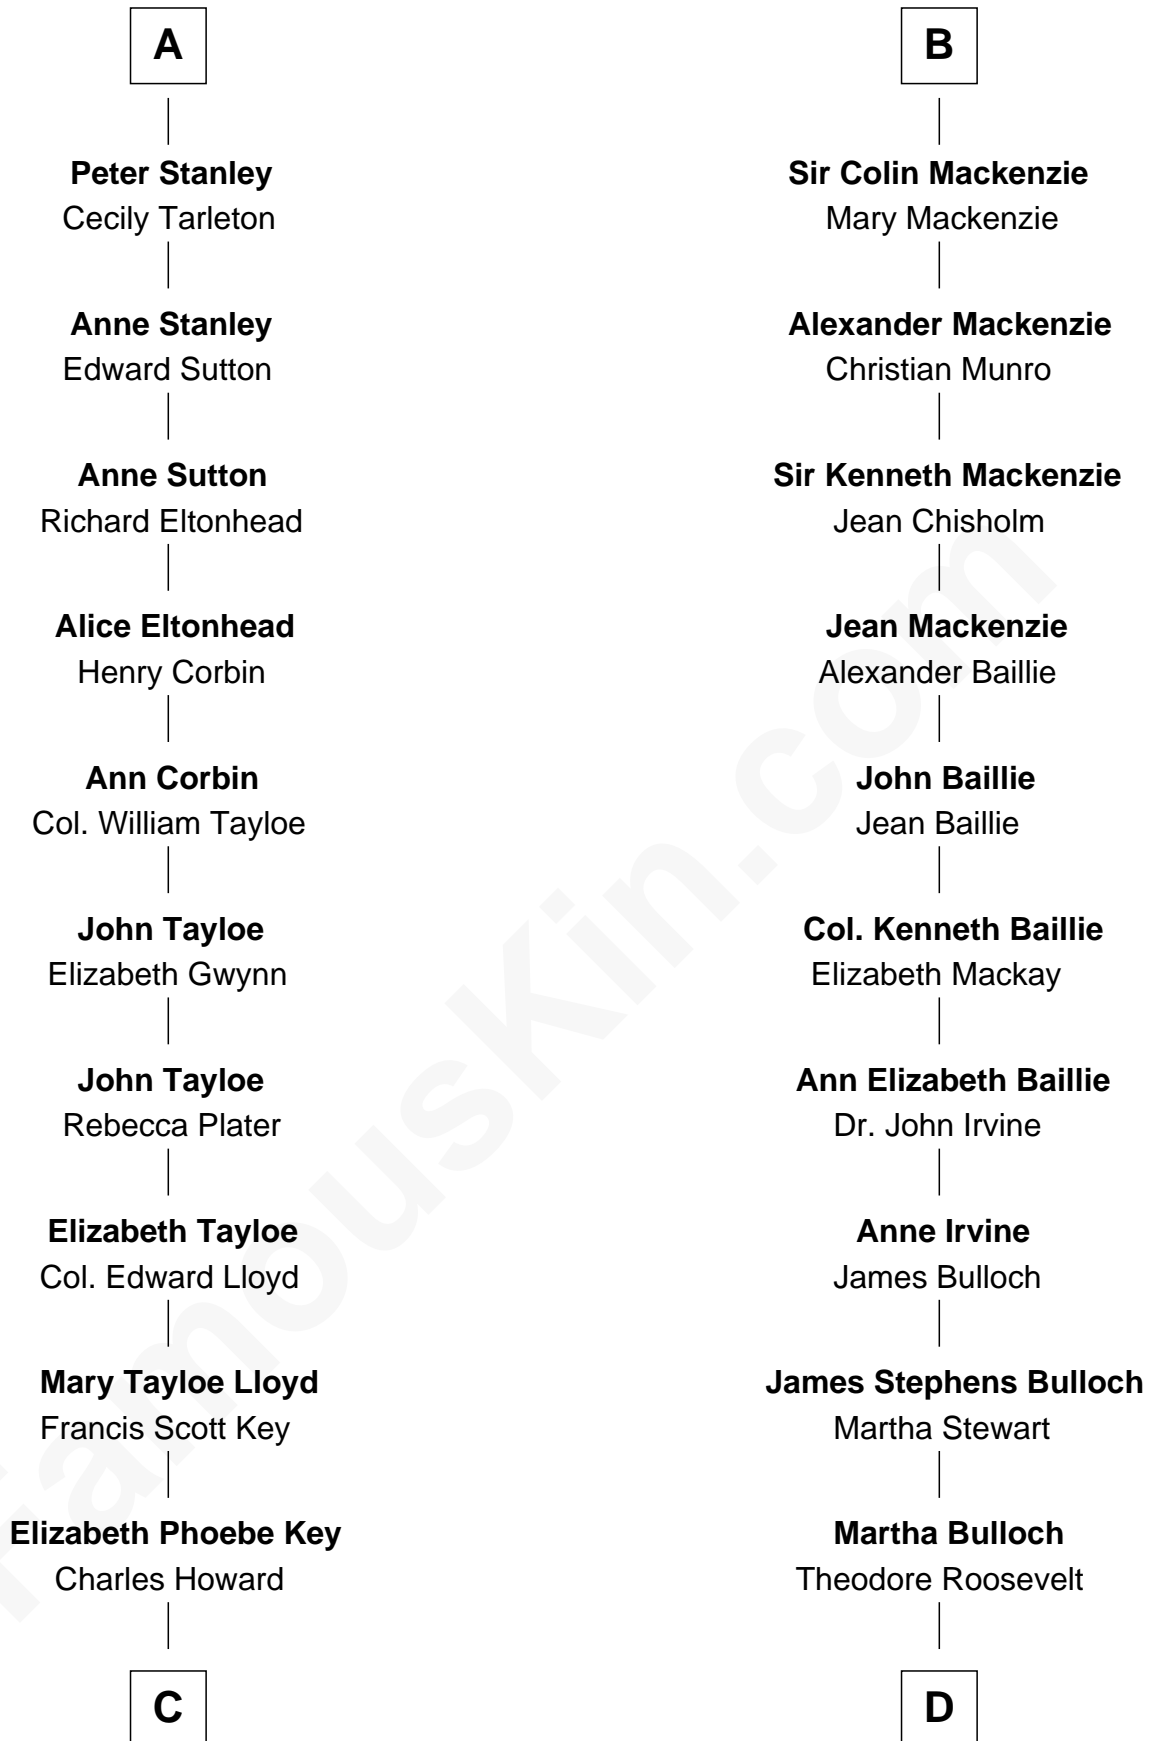

## Relationship Chart of

### Eleanor Roosevelt

*First Lady of President Franklin D. Roosevelt*

**Sir Robert de Holland**

Maude la Zouche

**C**

**Ellen Key Howard**  
Charlton Hunt Morgan

**Thomas Hunt Morgan**  
*Nobel Prize Winner*

**D**

**Elliott Roosevelt**  
Anna Rebecca Hall

**Eleanor Roosevelt**  
*First Lady of Franklin Roosevelt*

FamousKin.com