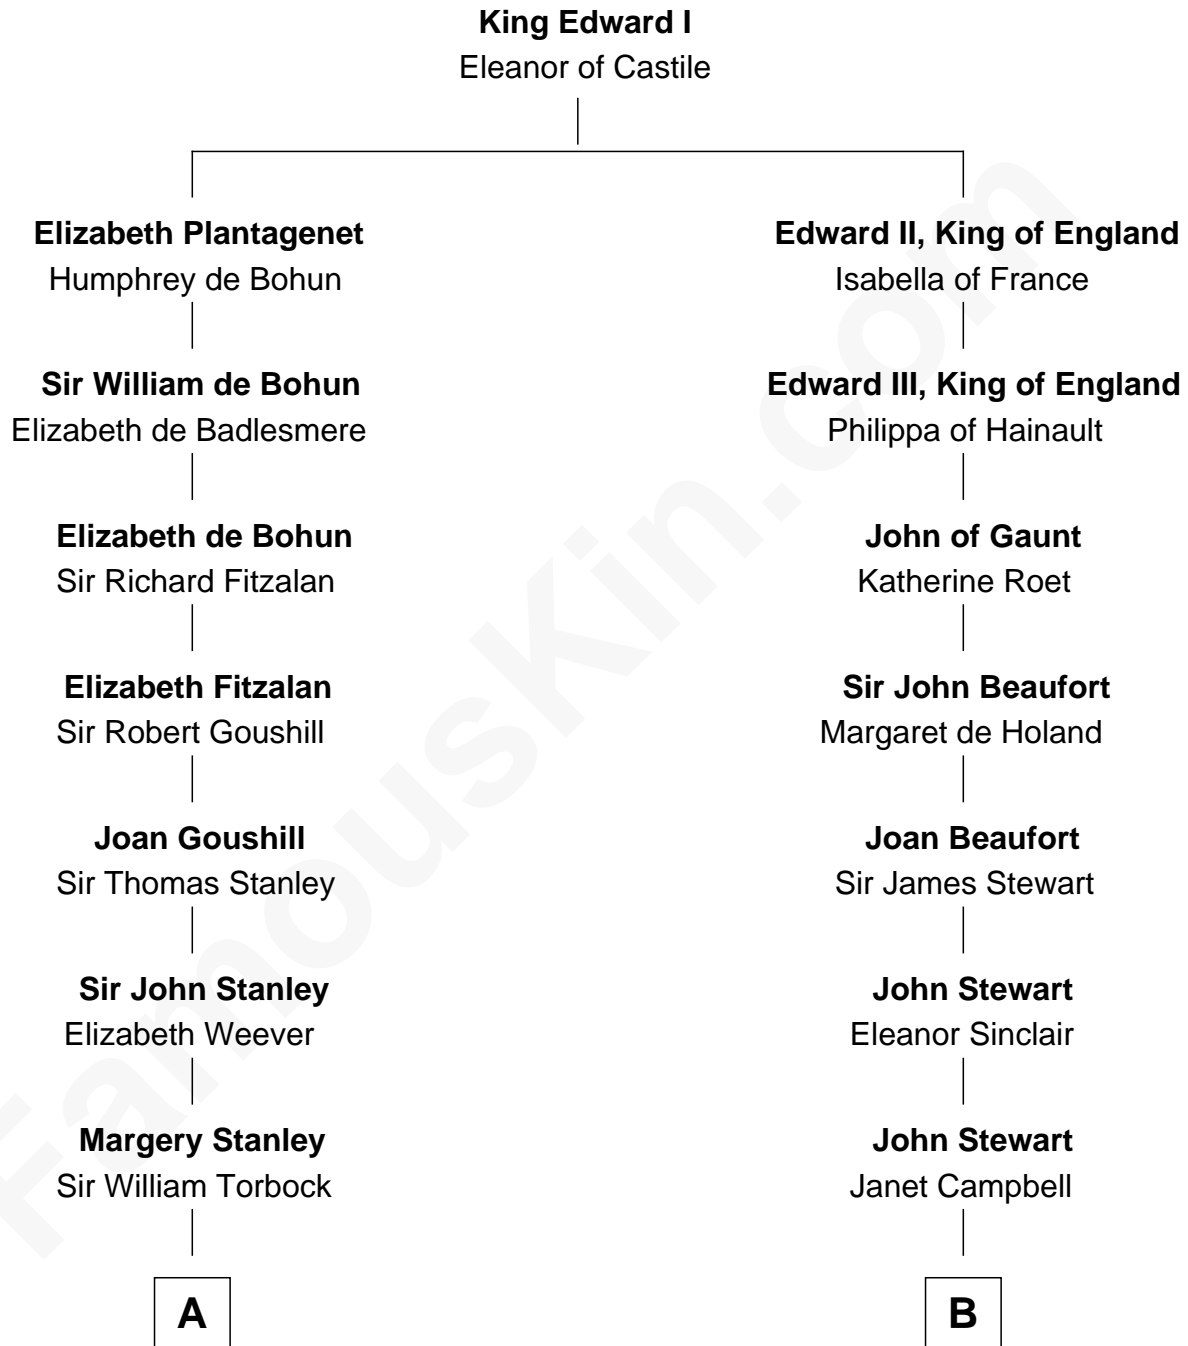

# FamousKin.com

## Relationship Chart of Thomas Hunt Morgan

*Nobel Prize Winner in Physiology or Medicine*

18th cousin 1 time removed of

## Theodore Roosevelt

*26th U.S. President*

**C**

**Elizabeth Phoebe Key**

Charles Howard

**Ellen Key Howard**

Charlton Hunt Morgan

**Thomas Hunt Morgan**