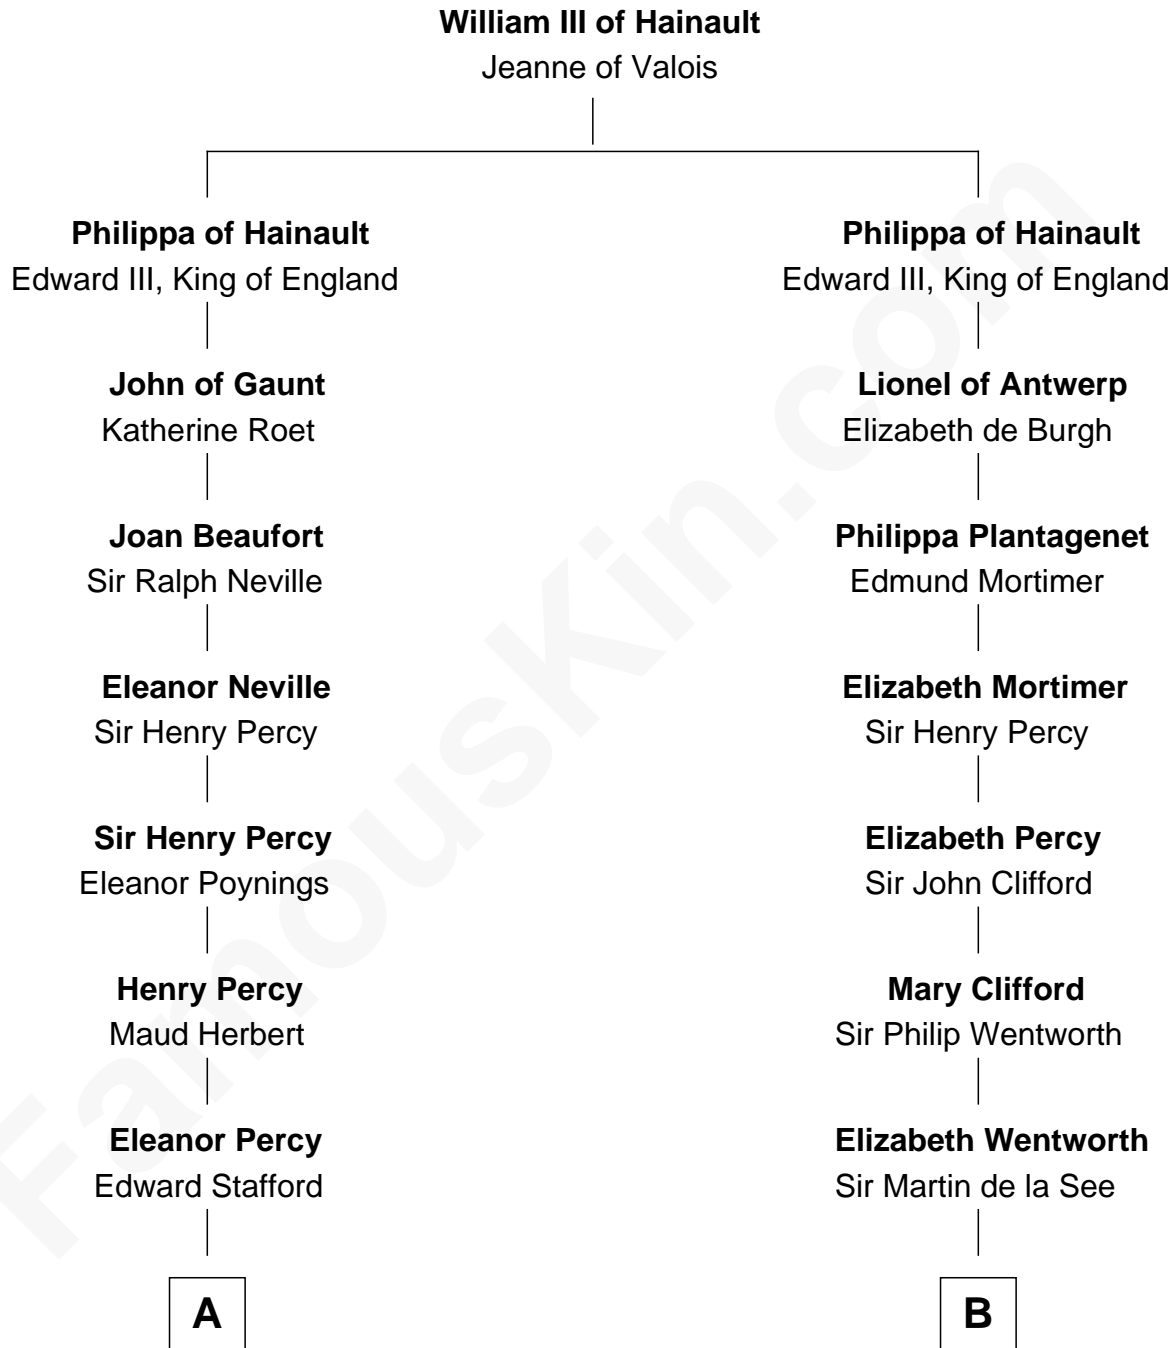

FamousKin.com

Relationship Chart of Thomas Hunt Morgan

Nobel Prize Winner in Physiology or Medicine

21st cousin of

Alice (Lee) Roosevelt

First Wife of President Theodore Roosevelt

C

John Ross Key

Anne Phebe Penn Dagworthy Charlton

Francis Scott Key

Mary Tayloe Lloyd

Elizabeth Phoebe Key

Charles Howard

Ellen Key Howard

Charlton Hunt Morgan

Thomas Hunt Morgan