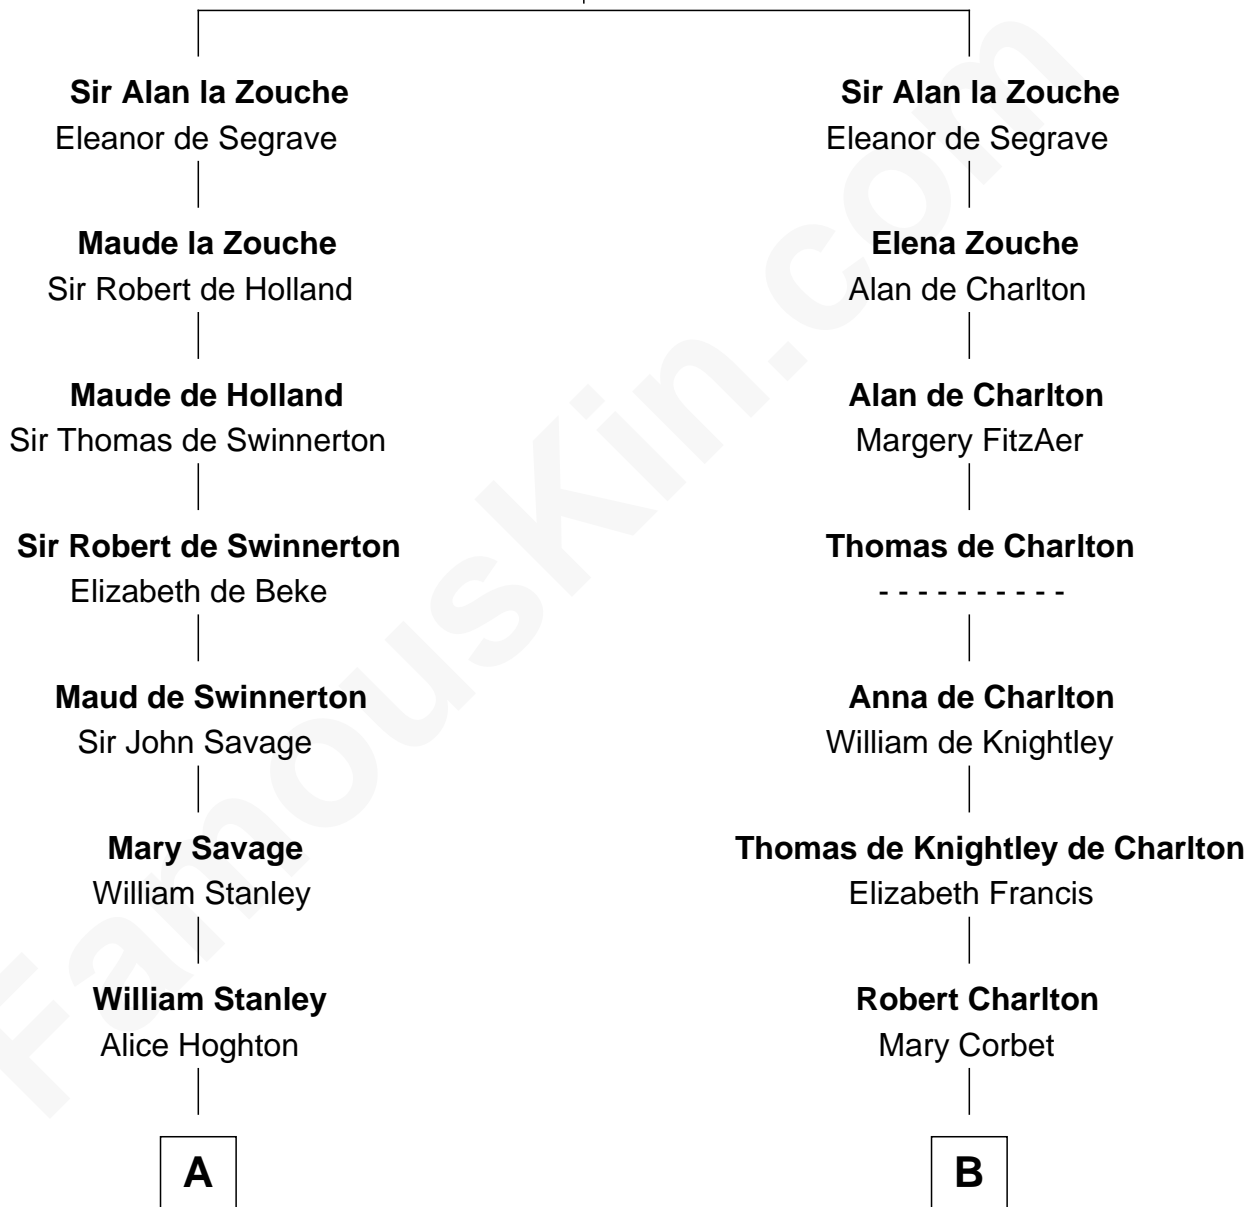

### Thomas Hunt Morgan

*Nobel Prize Winner in Physiology or Medicine*

20th cousin 1 time removed of

### Alice (Lee) Roosevelt

*First Wife of President Theodore Roosevelt*

**Sir Roger la Zouche**

Ela Longespee

**C**

**Mary Tayloe Lloyd**

Francis Scott Key

**Elizabeth Phoebe Key**