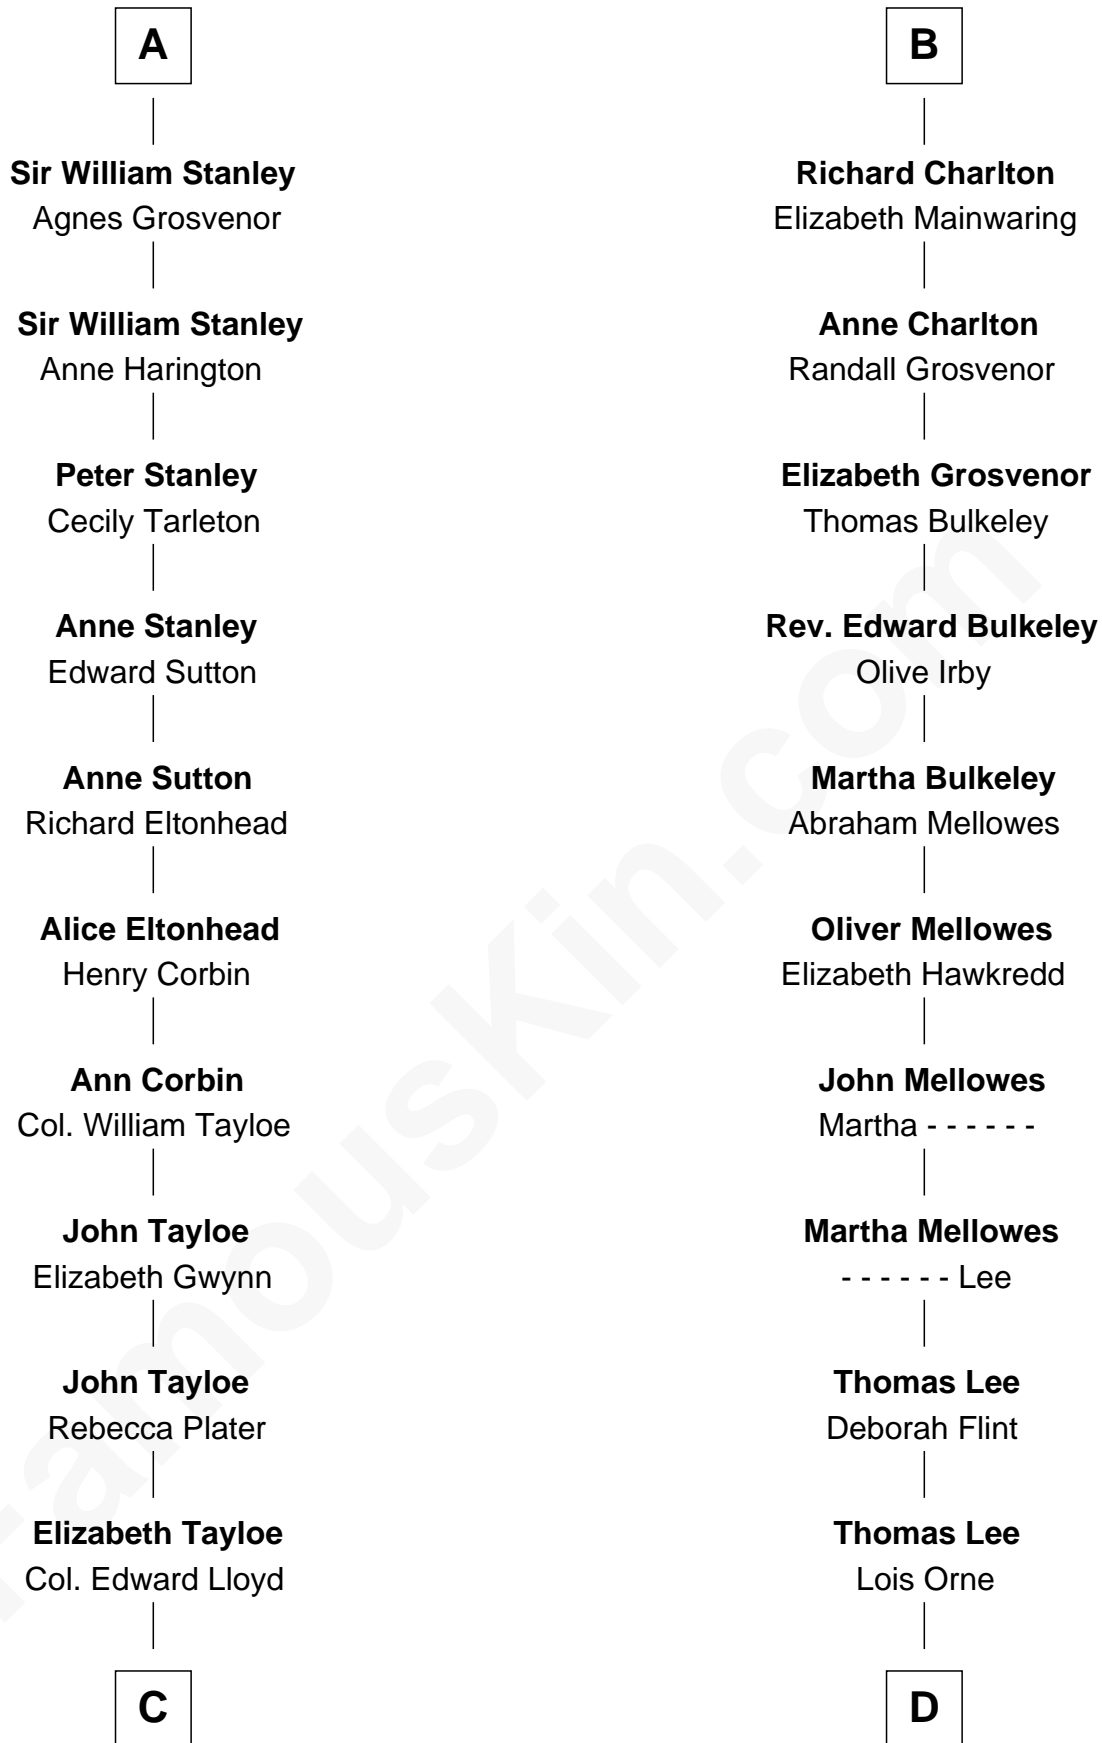

## Relationship Chart of

### Thomas Hunt Morgan

*Nobel Prize Winner in Physiology or Medicine*

20th cousin 1 time removed of

### Alice (Lee) Roosevelt

*First Wife of President Theodore Roosevelt*

**Sir Roger la Zouche**

Ela Longespee

**C**

**Mary Tayloe Lloyd**

Francis Scott Key

**Elizabeth Phoebe Key**

Charles Howard

**Ellen Key Howard**

Charlton Hunt Morgan

**Thomas Hunt Morgan**

*Nobel Prize Winner*

**D**

**Joseph Lee**

Elizabeth Cabot