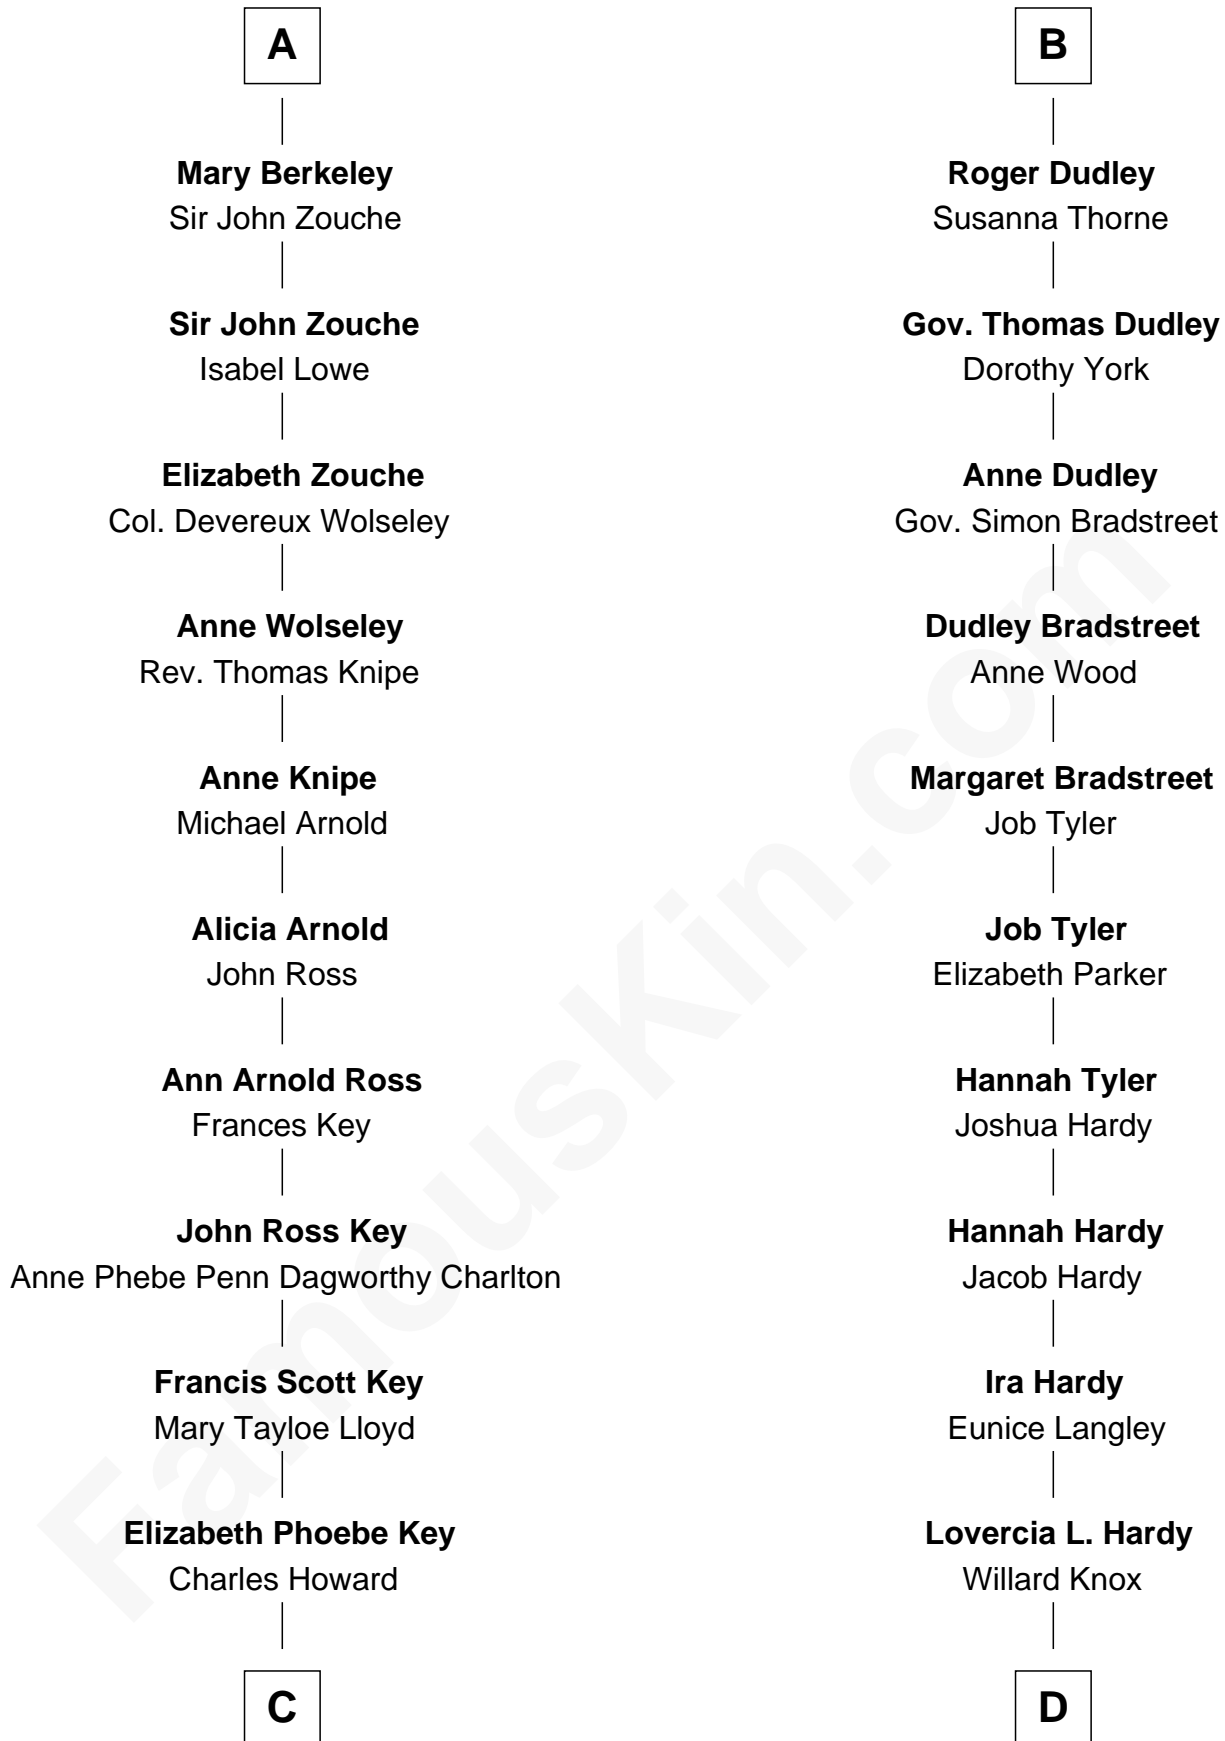

## Relationship Chart of

### Thomas Hunt Morgan

*Nobel Prize Winner in Physiology or Medicine*

18th cousin 2 times removed of

**James Taylor**  
*Singer-Songwriter*

**Sir Reynold de Grey**  
Eleanor le Strange

**C**

**Ellen Key Howard**  
Charlton Hunt Morgan

**Thomas Hunt Morgan**  
*Nobel Prize Winner*

**D**

**Fred Charles Knox**  
Ruth Elizabeth Collins

**Ella Angelique Knox**  
Henry Herman Woodard

**Gertrude Arline Woodard**  
Dr. Isaac Montrose Taylor

**James Taylor**  
*Singer-Songwriter*