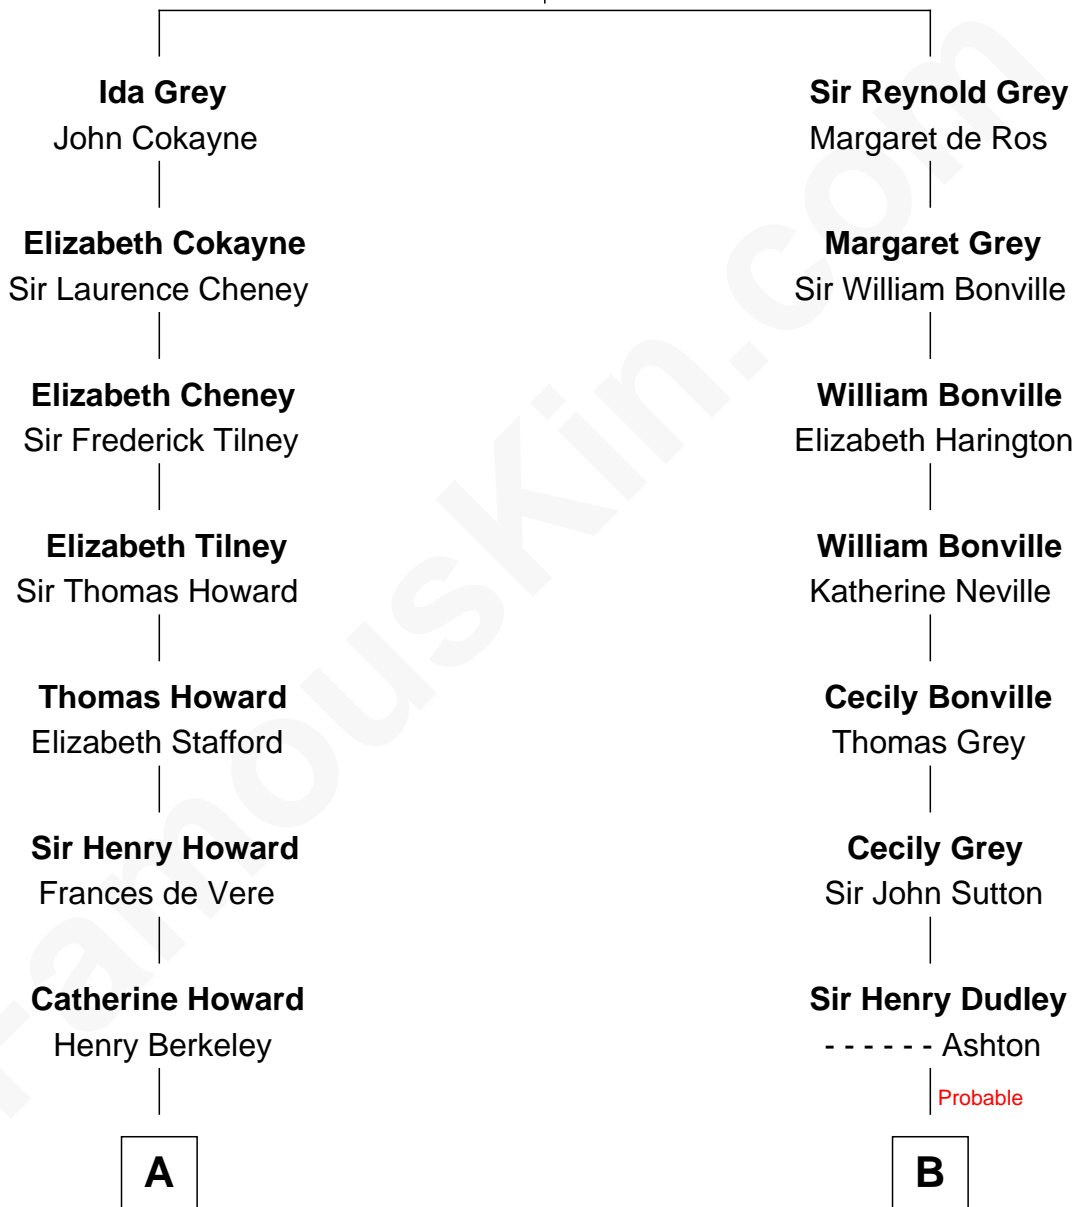

## Relationship Chart of

### Thomas Hunt Morgan

*Nobel Prize Winner in Physiology or Medicine*

18th cousin 2 times removed of

**James Taylor**  
*Singer-Songwriter*

**Sir Reynold de Grey**  
Eleanor le Strange

**C**

**Ellen Key Howard**  
Charlton Hunt Morgan

**Thomas Hunt Morgan**  
*Nobel Prize Winner*

**D**

**Fred Charles Knox**  
Ruth Elizabeth Collins

**Ella Angelique Knox**  
Henry Herman Woodard

**Gertrude Arline Woodard**  
Dr. Isaac Montrose Taylor

**James Taylor**  
*Singer-Songwriter*