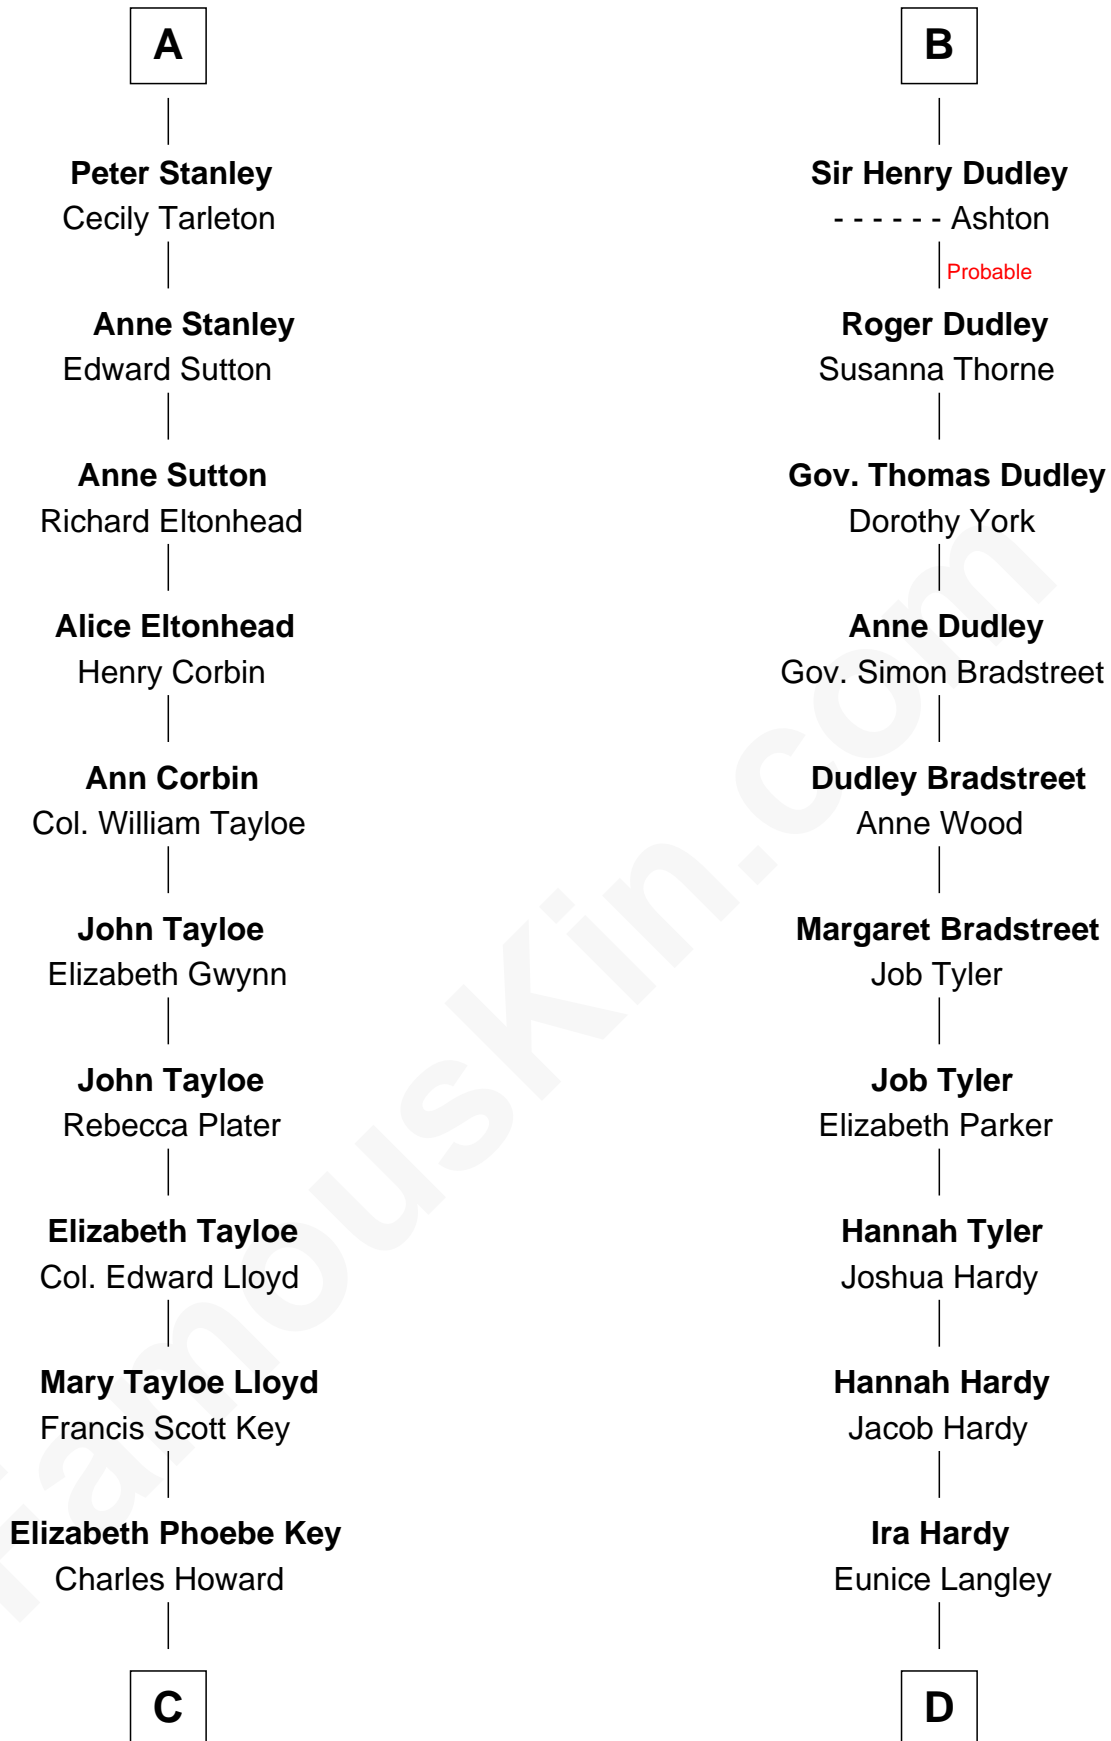

## Relationship Chart of

### Thomas Hunt Morgan

*Nobel Prize Winner in Physiology or Medicine*

18th cousin 3 times removed of

**James Taylor**  
*Singer-Songwriter*

**Sir Robert de Holland**

Maude la Zouche

**C**

**Ellen Key Howard**  
Charlton Hunt Morgan

**Thomas Hunt Morgan**  
*Nobel Prize Winner*

**D**

**Lovercia L. Hardy**  
Willard Knox

**Fred Charles Knox**  
Ruth Elizabeth Collins

**Ella Angelique Knox**  
Henry Herman Woodard

**Gertrude Arline Woodard**  
Dr. Isaac Montrose Taylor

**James Taylor**  
*Singer-Songwriter*

FamousKin.com