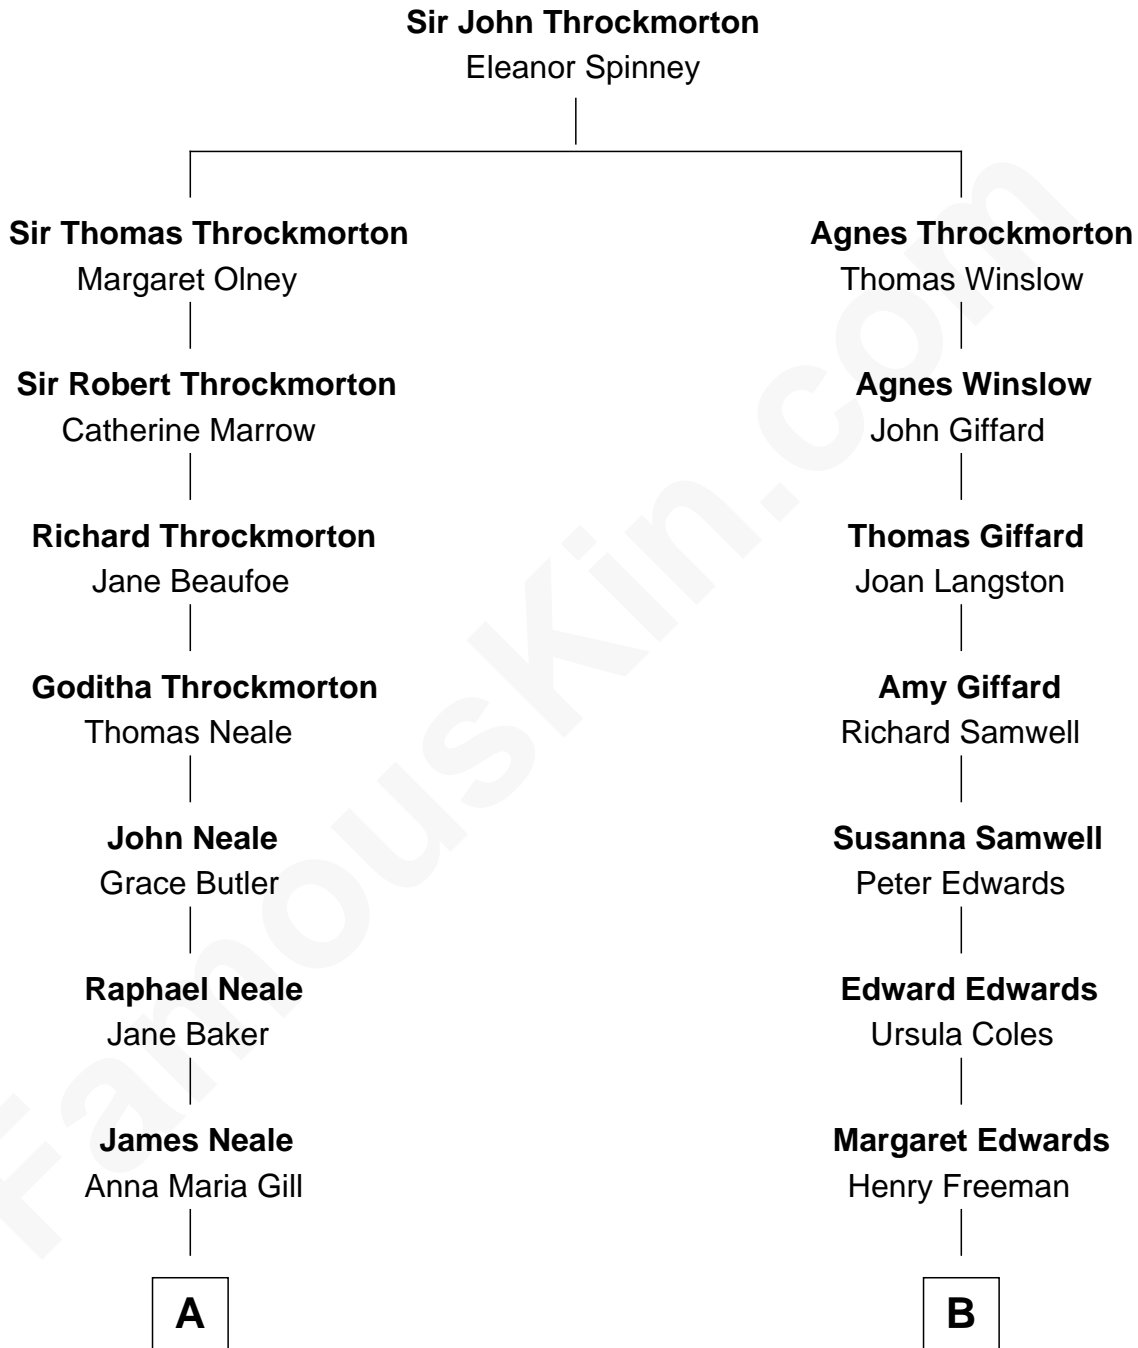

FamousKin.com

Relationship Chart of

Thomas Hunt Morgan

Nobel Prize Winner in Physiology or Medicine

14th cousin 4 times removed of

Bill Weld

68th Governor of Massachusetts

C

David Weld
Mary Blake Nichols

Bill Weld

68th Governor of Massachusetts

FamousKin.com