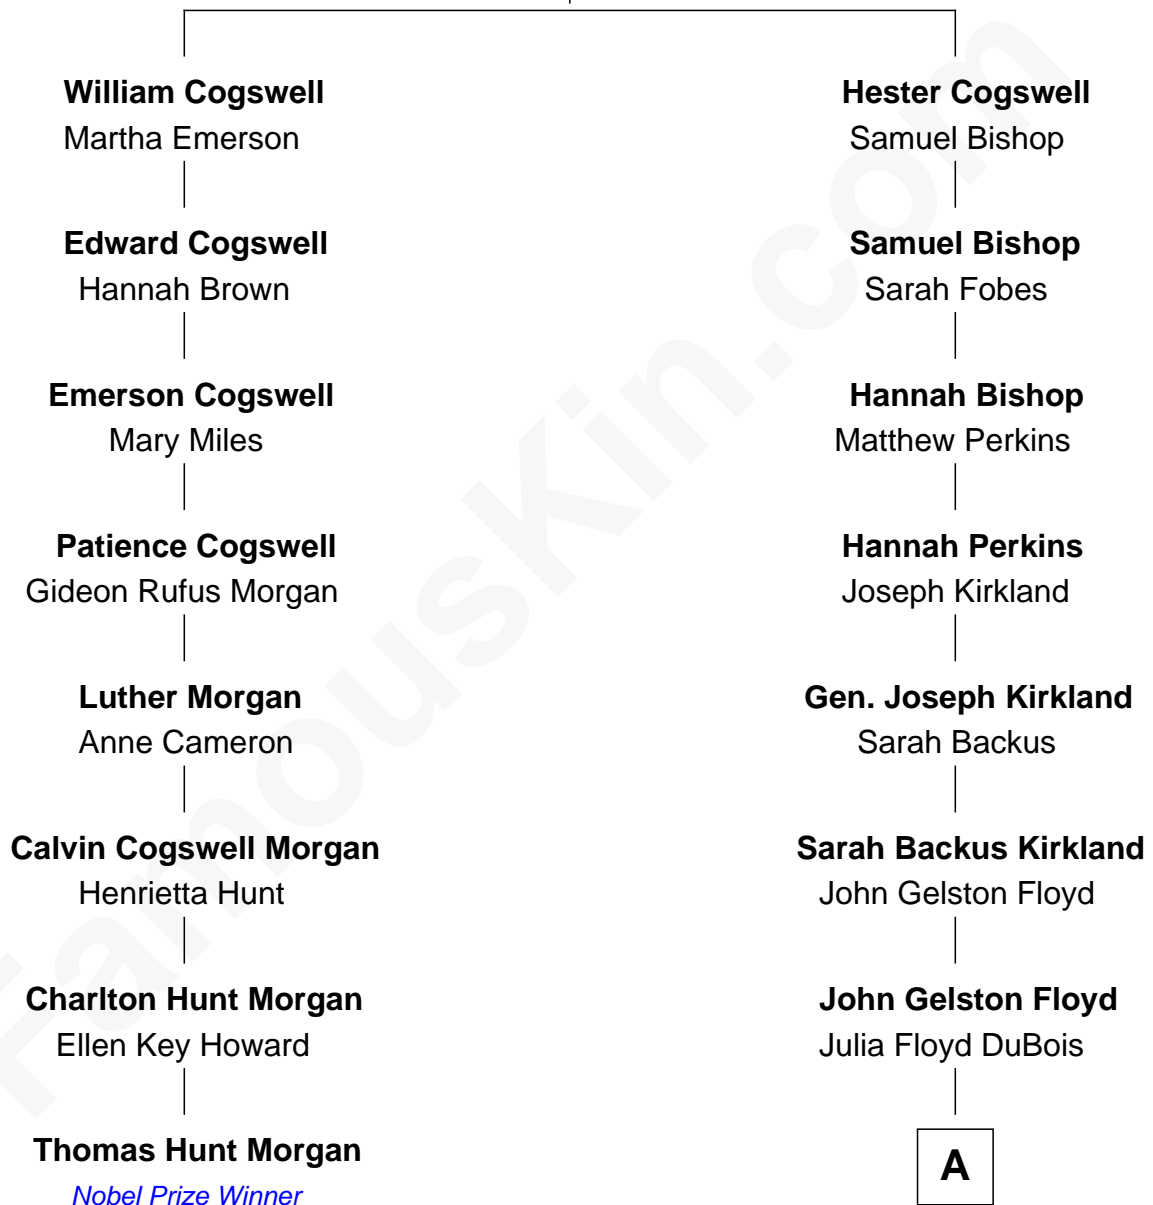

## Relationship Chart of

### Thomas Hunt Morgan

*Nobel Prize Winner in Physiology or Medicine*

7th cousin 2 times removed of

**Bill Weld**

*68th Governor of Massachusetts*

**William Cogswell**  
Susanna Hawkes

**A**

—  
**Cornelia DuBois Floyd**  
John Treadwell Nichols

—  
**Mary Blake Nichols**  
David Weld

—  
**Bill Weld**  
*68th Governor of Massachusetts*

FamousKin.com