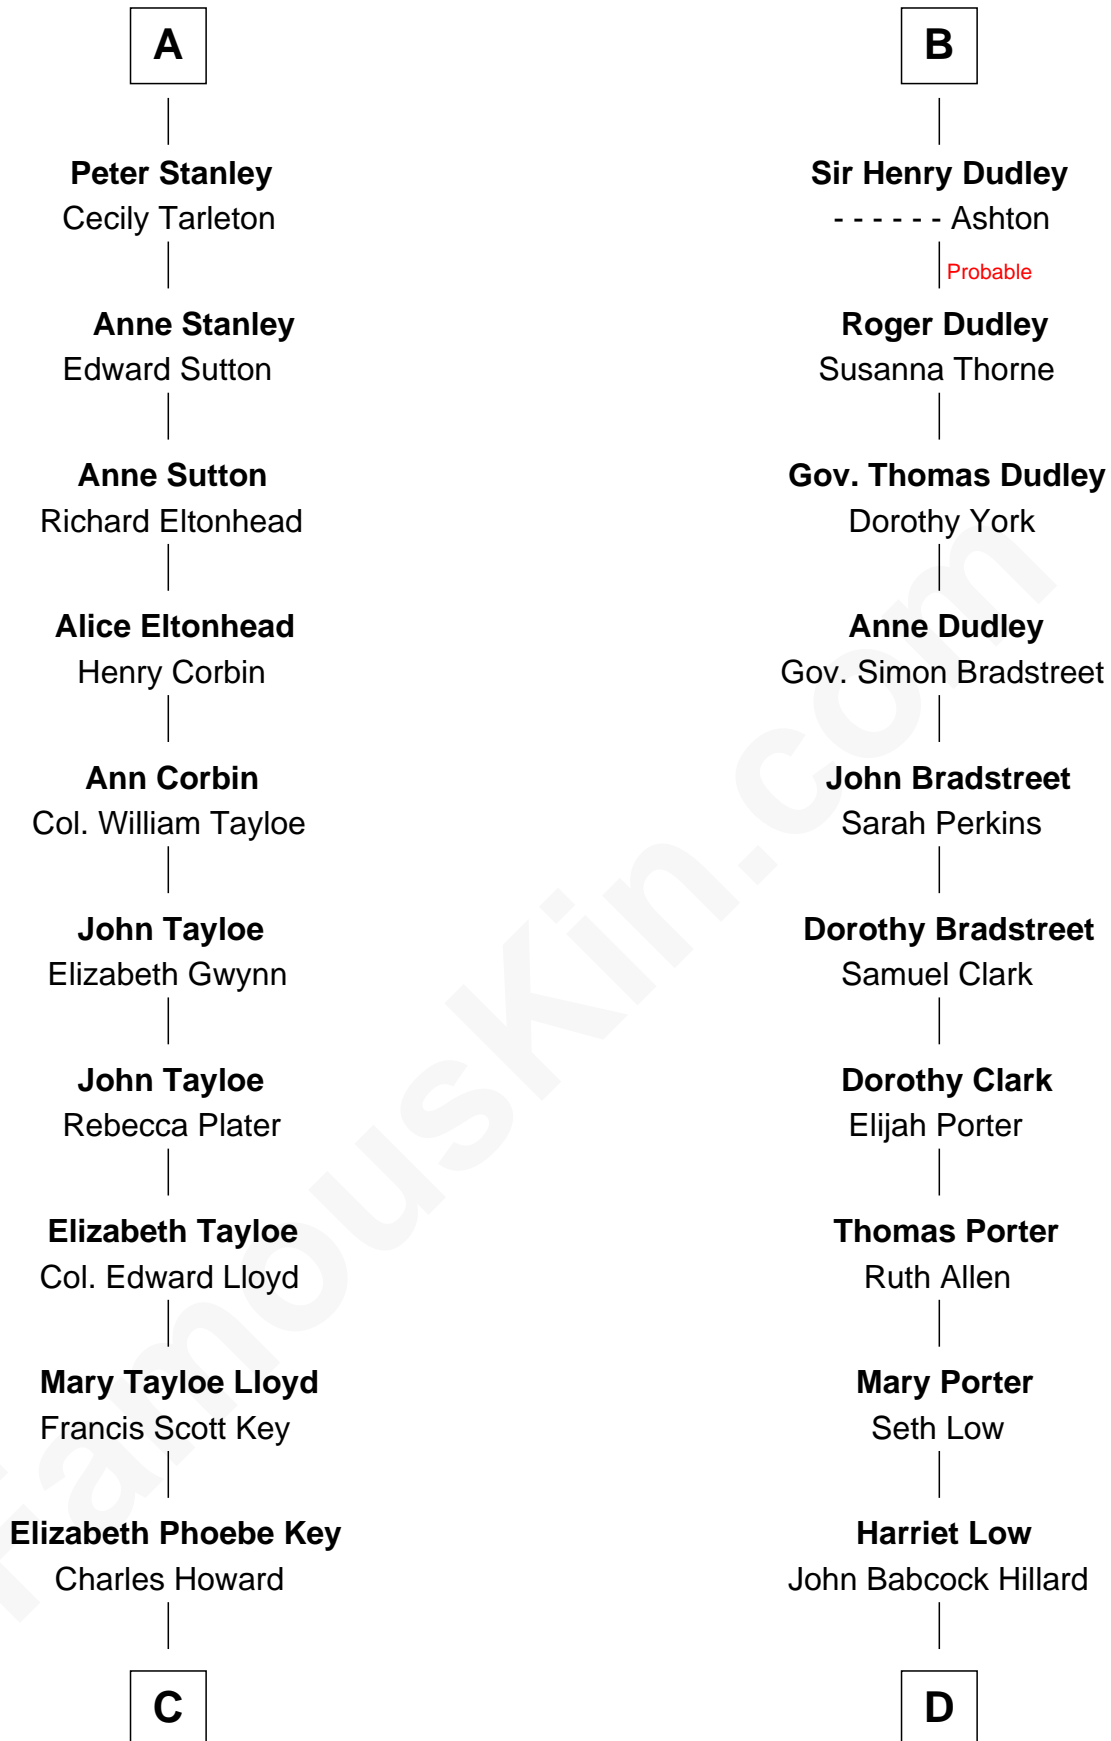

FamousKin.com

Relationship Chart of

Thomas Hunt Morgan

Nobel Prize Winner in Physiology or Medicine

18th cousin 2 times removed of

Bill Weld

68th Governor of Massachusetts

C

Ellen Key Howard
Charlton Hunt Morgan

Thomas Hunt Morgan
Nobel Prize Winner

D

Harriet Hillard
William Augustus White

Margaret Low White
Francis Minot Weld

David Weld
Mary Blake Nichols

Bill Weld
68th Governor of Massachusetts