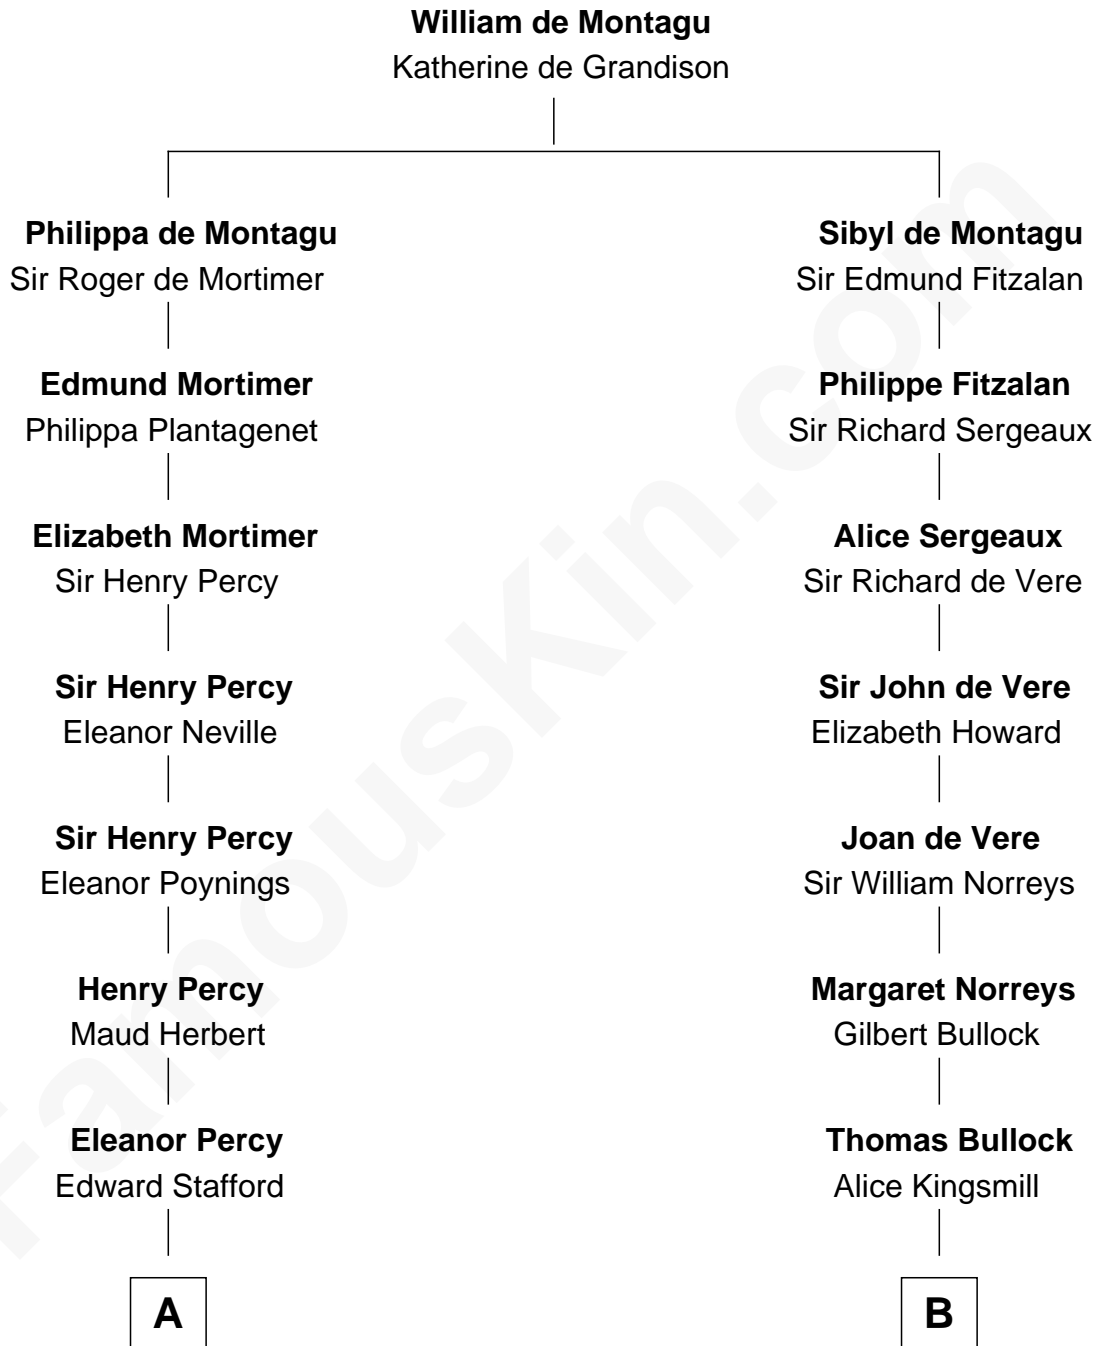

FamousKin.com

Relationship Chart of

Thomas Hunt Morgan

Nobel Prize Winner in Physiology or Medicine

19th cousin 2 times removed of

Bill Weld

68th Governor of Massachusetts

C