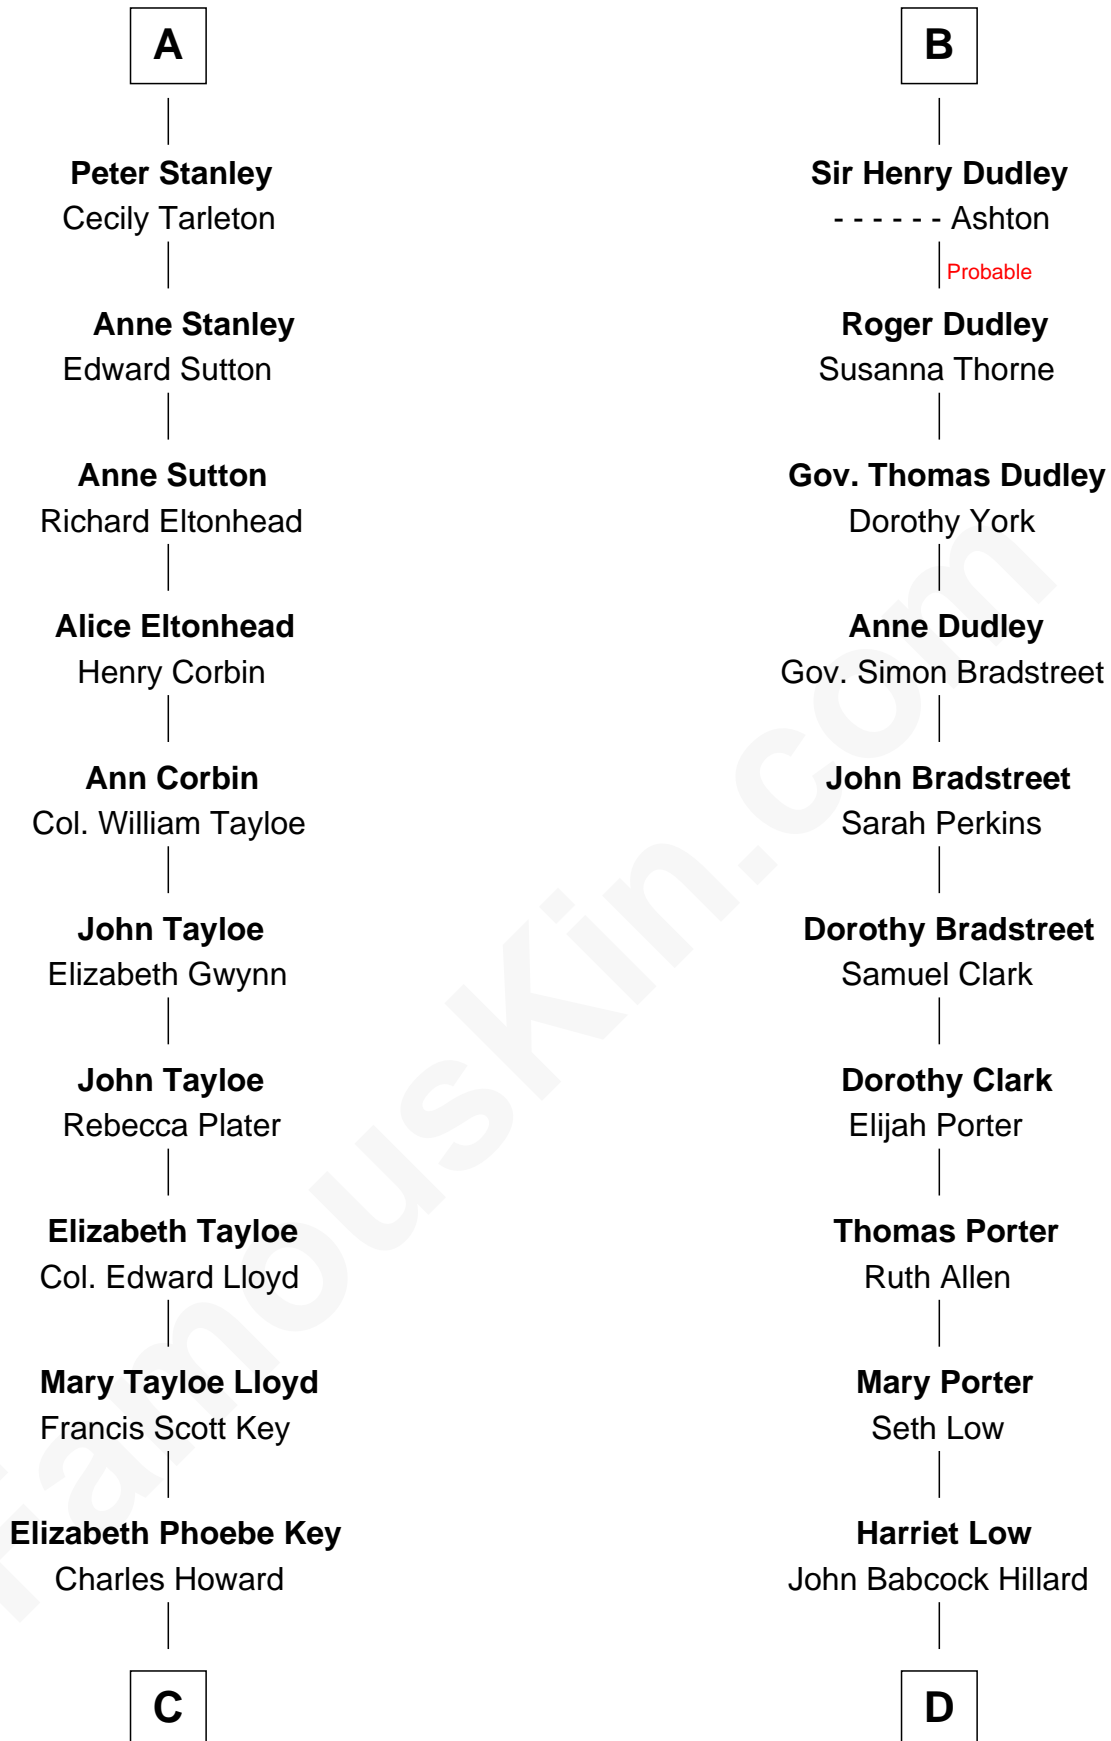

FamousKin.com

Relationship Chart of

Thomas Hunt Morgan

Nobel Prize Winner in Physiology or Medicine

18th cousin 2 times removed of

Bill Weld

68th Governor of Massachusetts

Sir Robert de Holland

Maude la Zouche

Maude de Holland
Sir Thomas de Swinnerton

Sir Robert de Swinnerton
Elizabeth de Beke

Maud de Swinnerton
Sir John Savage

Mary Savage
William Stanley

William Stanley
Alice Hoghton

Sir William Stanley
Agnes Grosvenor

Sir William Stanley
Anne Harington

A

Thomas Holand
Joan Plantagenet

Sir Thomas de Holand
Alice Fitzalan

Eleanor Holand
Edward Cherleton

Joyce Cherleton
Sir John Tiptoft

Joyce Tiptoft
Sir Edmund Sutton

Sir Edward Sutton
Cecily Willoughby

Sir John Sutton
Cecily Grey

B

C

Ellen Key Howard
Charlton Hunt Morgan

Thomas Hunt Morgan
Nobel Prize Winner

D

Harriet Hillard
William Augustus White

Margaret Low White
Francis Minot Weld