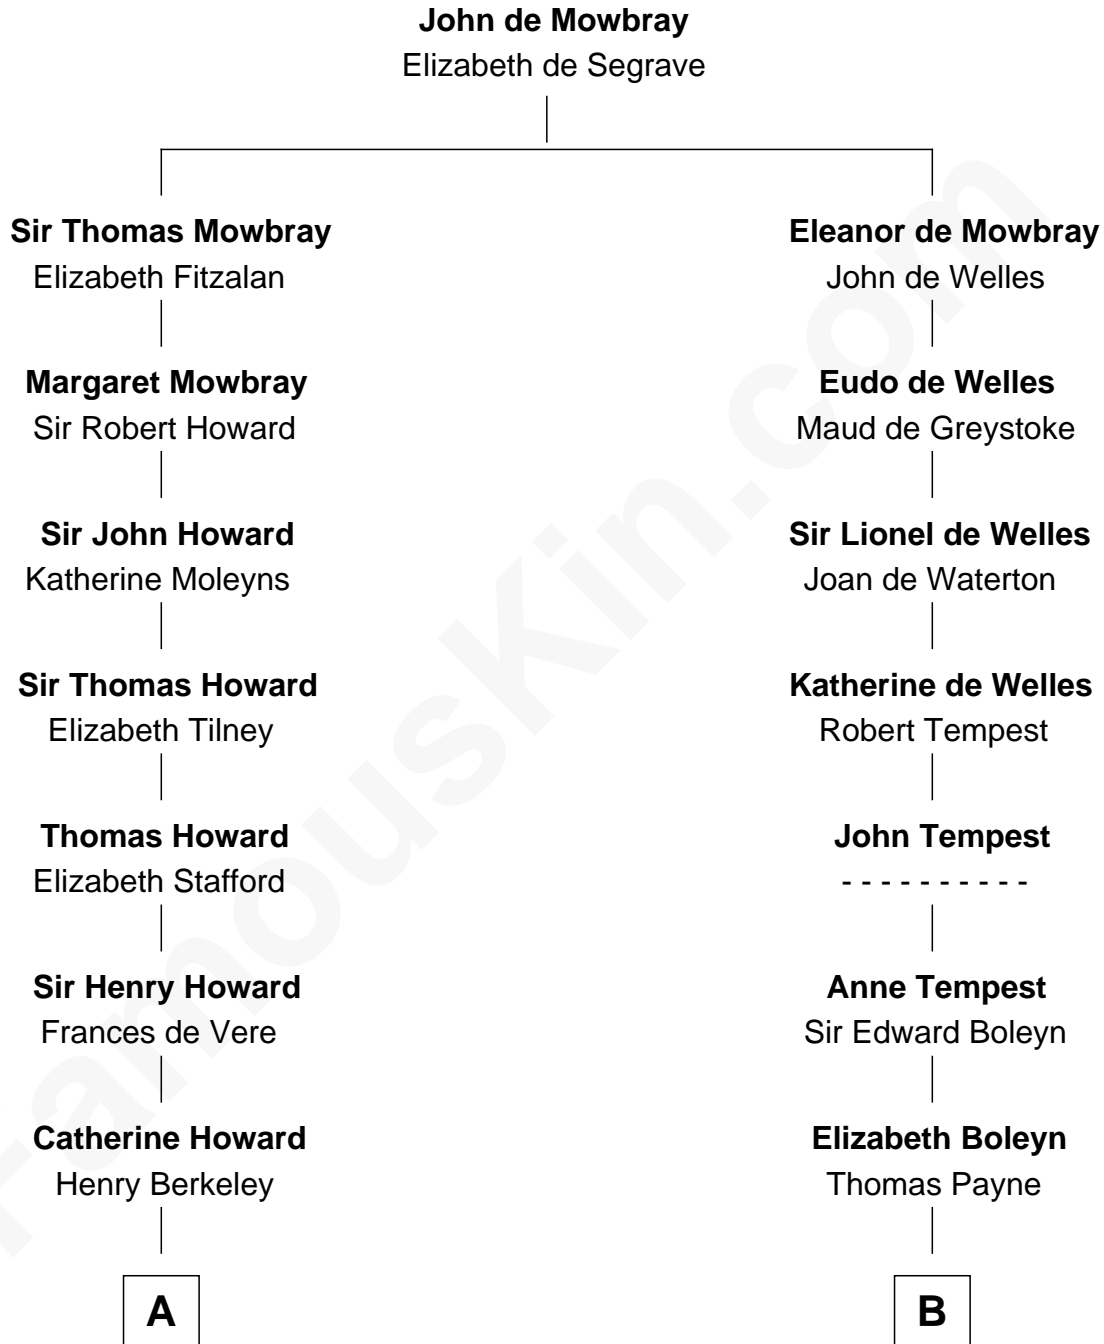

FamousKin.com

Relationship Chart of

Thomas Hunt Morgan

Nobel Prize Winner in Physiology or Medicine

18th cousin 2 times removed of

Bill Weld

68th Governor of Massachusetts

C

Ellen Key Howard
Charlton Hunt Morgan

Thomas Hunt Morgan
Nobel Prize Winner

D

John Gelston Floyd
Julia Floyd DuBois

Cornelia DuBois Floyd
John Treadwell Nichols

Mary Blake Nichols
David Weld

Bill Weld
68th Governor of Massachusetts