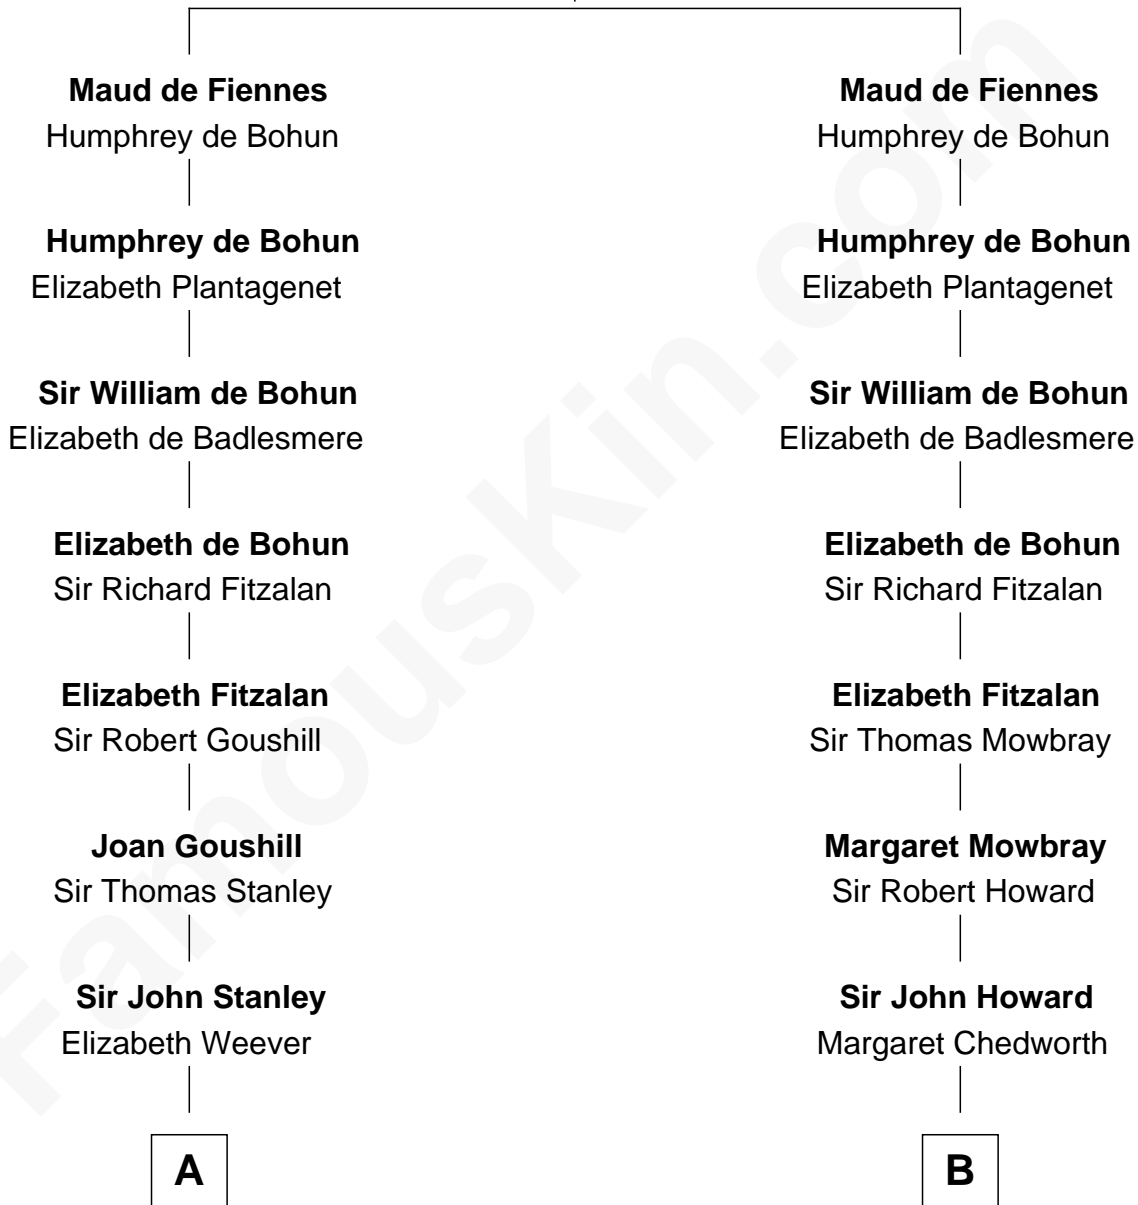

FamousKin.com

Relationship Chart of

Thomas Hunt Morgan

Nobel Prize Winner in Physiology or Medicine

20th cousin of

Leverett Saltonstall

55th Governor of Massachusetts

Enguerrand de Fiennes

Isabel - - - - -

C

Mary Tayloe Lloyd

Francis Scott Key

Elizabeth Phoebe Key

Charles Howard

Ellen Key Howard

Charlton Hunt Morgan

Thomas Hunt Morgan

Nobel Prize Winner

D

Leverett Saltonstall

Mary Elizabeth Sanders

Leverett Saltonstall

Rose Smith Lee

Richard Middlecott Saltonstall

Eleanor Brooks

Leverett Saltonstall

55th Governor of Massachusetts