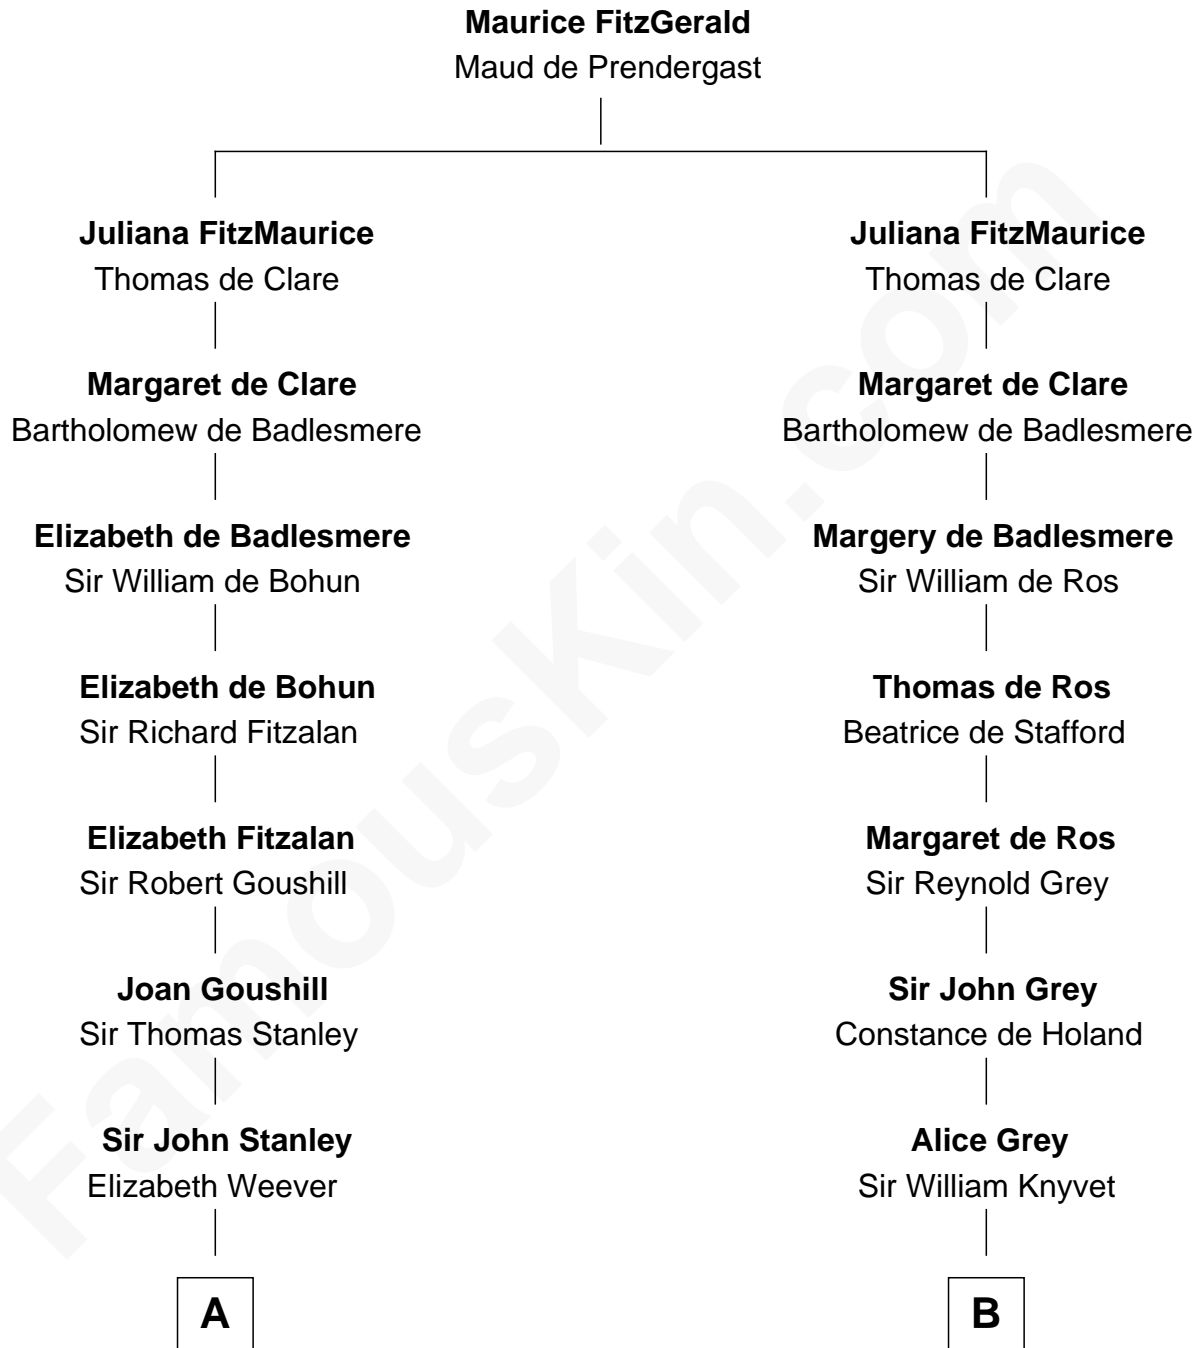

FamousKin.com

Relationship Chart of

Thomas Hunt Morgan

Nobel Prize Winner in Physiology or Medicine

20th cousin of

Leverett Saltonstall

55th Governor of Massachusetts

C

Mary Tayloe Lloyd

Francis Scott Key

Elizabeth Phoebe Key

Charles Howard

Ellen Key Howard

Charlton Hunt Morgan

Thomas Hunt Morgan

Nobel Prize Winner

D

Leverett Saltonstall

Mary Elizabeth Sanders

Leverett Saltonstall

Rose Smith Lee

Richard Middlecott Saltonstall

Eleanor Brooks

Leverett Saltonstall

55th Governor of Massachusetts