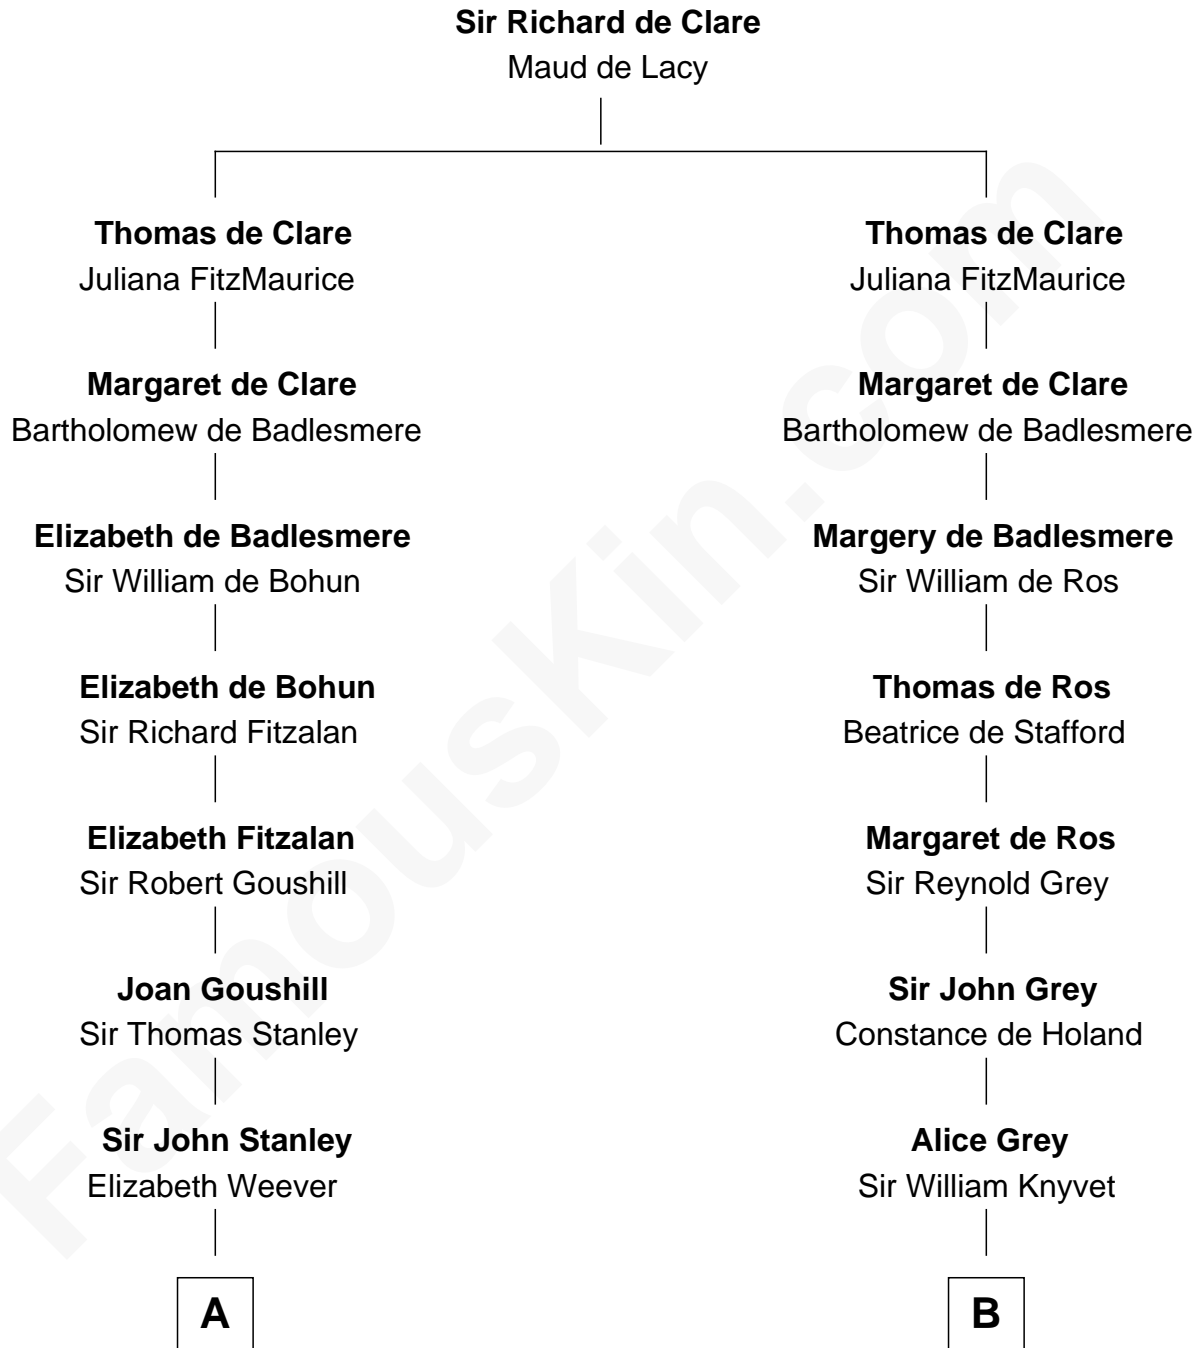

FamousKin.com

Relationship Chart of

Thomas Hunt Morgan

Nobel Prize Winner in Physiology or Medicine

20th cousin of

Leverett Saltonstall

55th Governor of Massachusetts

C

Mary Tayloe Lloyd

Francis Scott Key

Elizabeth Phoebe Key

Charles Howard

Ellen Key Howard

Charlton Hunt Morgan

Thomas Hunt Morgan

Nobel Prize Winner

55th Governor of Massachusetts