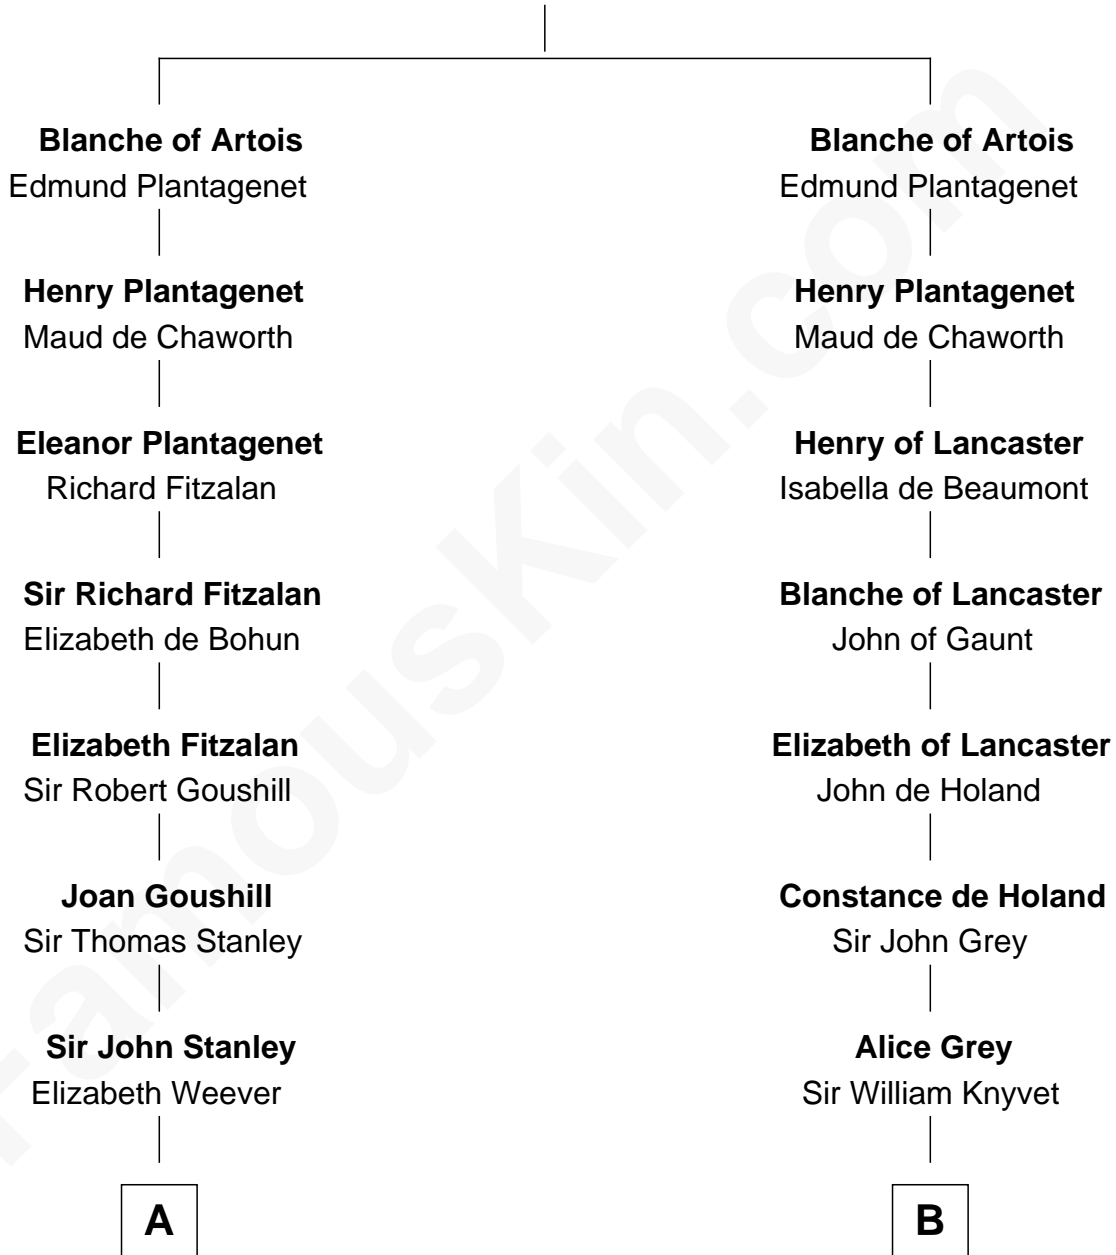

## Relationship Chart of Thomas Hunt Morgan

*Nobel Prize Winner in Physiology or Medicine*

20th cousin of

**Leverett Saltonstall**

*55th Governor of Massachusetts*

**Robert I, Count of Artois**

Matilda of Brabant

**C**

**Mary Tayloe Lloyd**

Francis Scott Key

**Elizabeth Phoebe Key**

Charles Howard

**Ellen Key Howard**

Charlton Hunt Morgan

**Thomas Hunt Morgan**

*Nobel Prize Winner*

**D**

**Leverett Saltonstall**

Mary Elizabeth Sanders

**Leverett Saltonstall**

Rose Smith Lee

**Richard Middlecott Saltonstall**

Eleanor Brooks

**Leverett Saltonstall**

*55th Governor of Massachusetts*