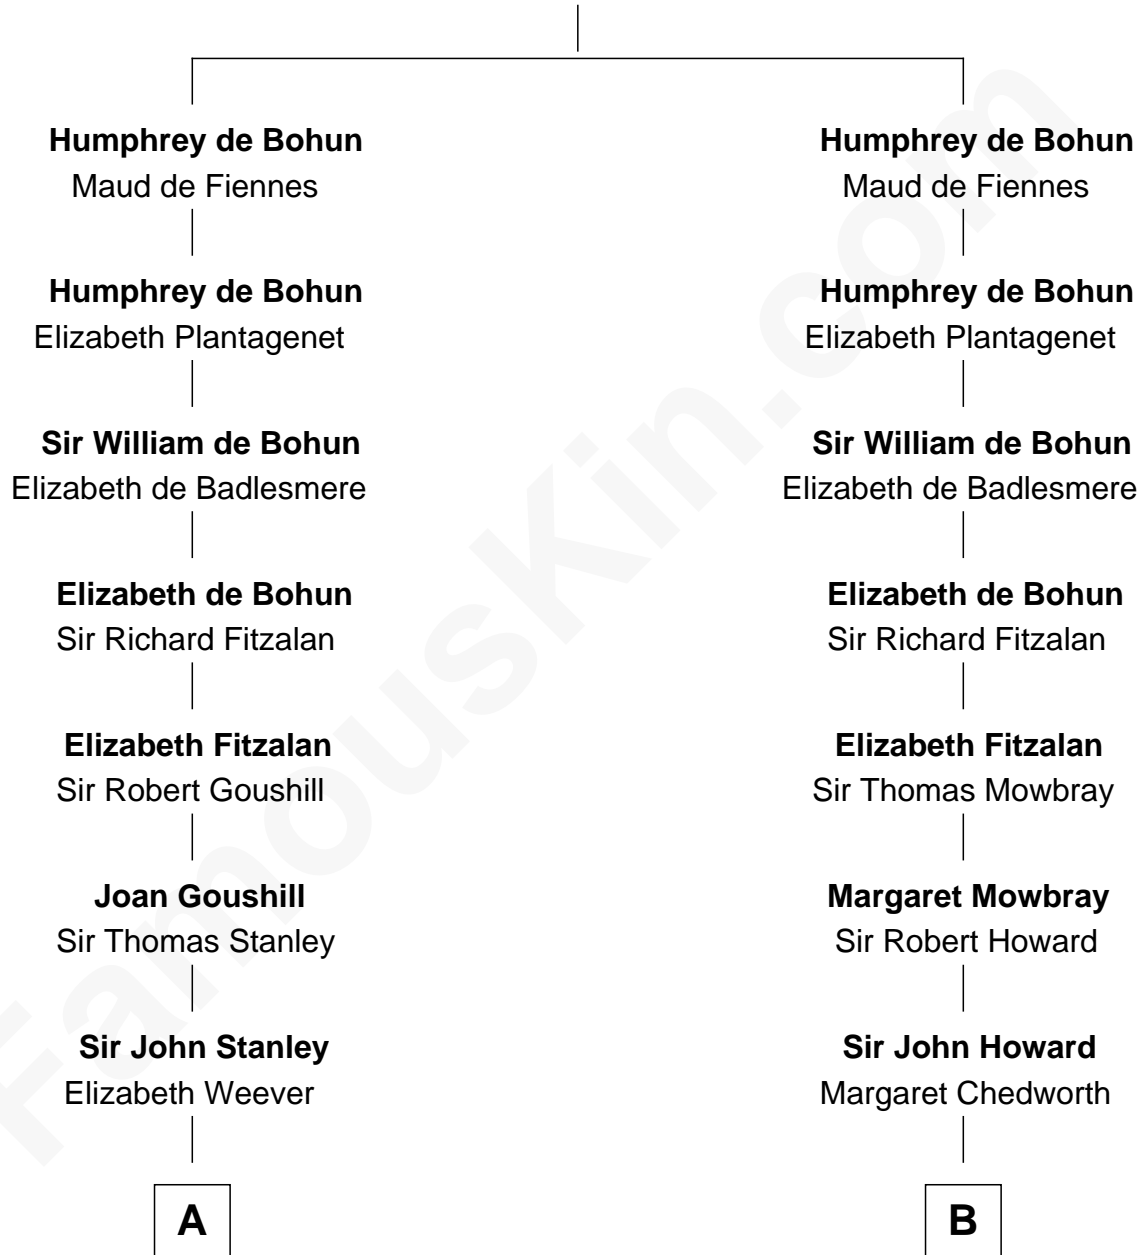

## Relationship Chart of

### Thomas Hunt Morgan

*Nobel Prize Winner in Physiology or Medicine*

20th cousin of

**Leverett Saltonstall**

*55th Governor of Massachusetts*

**Sir Humphrey de Bohun**

Eleanor de Braiose

**C**

**Mary Tayloe Lloyd**

Francis Scott Key

**Elizabeth Phoebe Key**

Charles Howard

**Ellen Key Howard**

Charlton Hunt Morgan

**Thomas Hunt Morgan**

*Nobel Prize Winner*

**D**

**Leverett Saltonstall**

Mary Elizabeth Sanders

**Leverett Saltonstall**

Rose Smith Lee

**Richard Middlecott Saltonstall**

Eleanor Brooks

**Leverett Saltonstall**