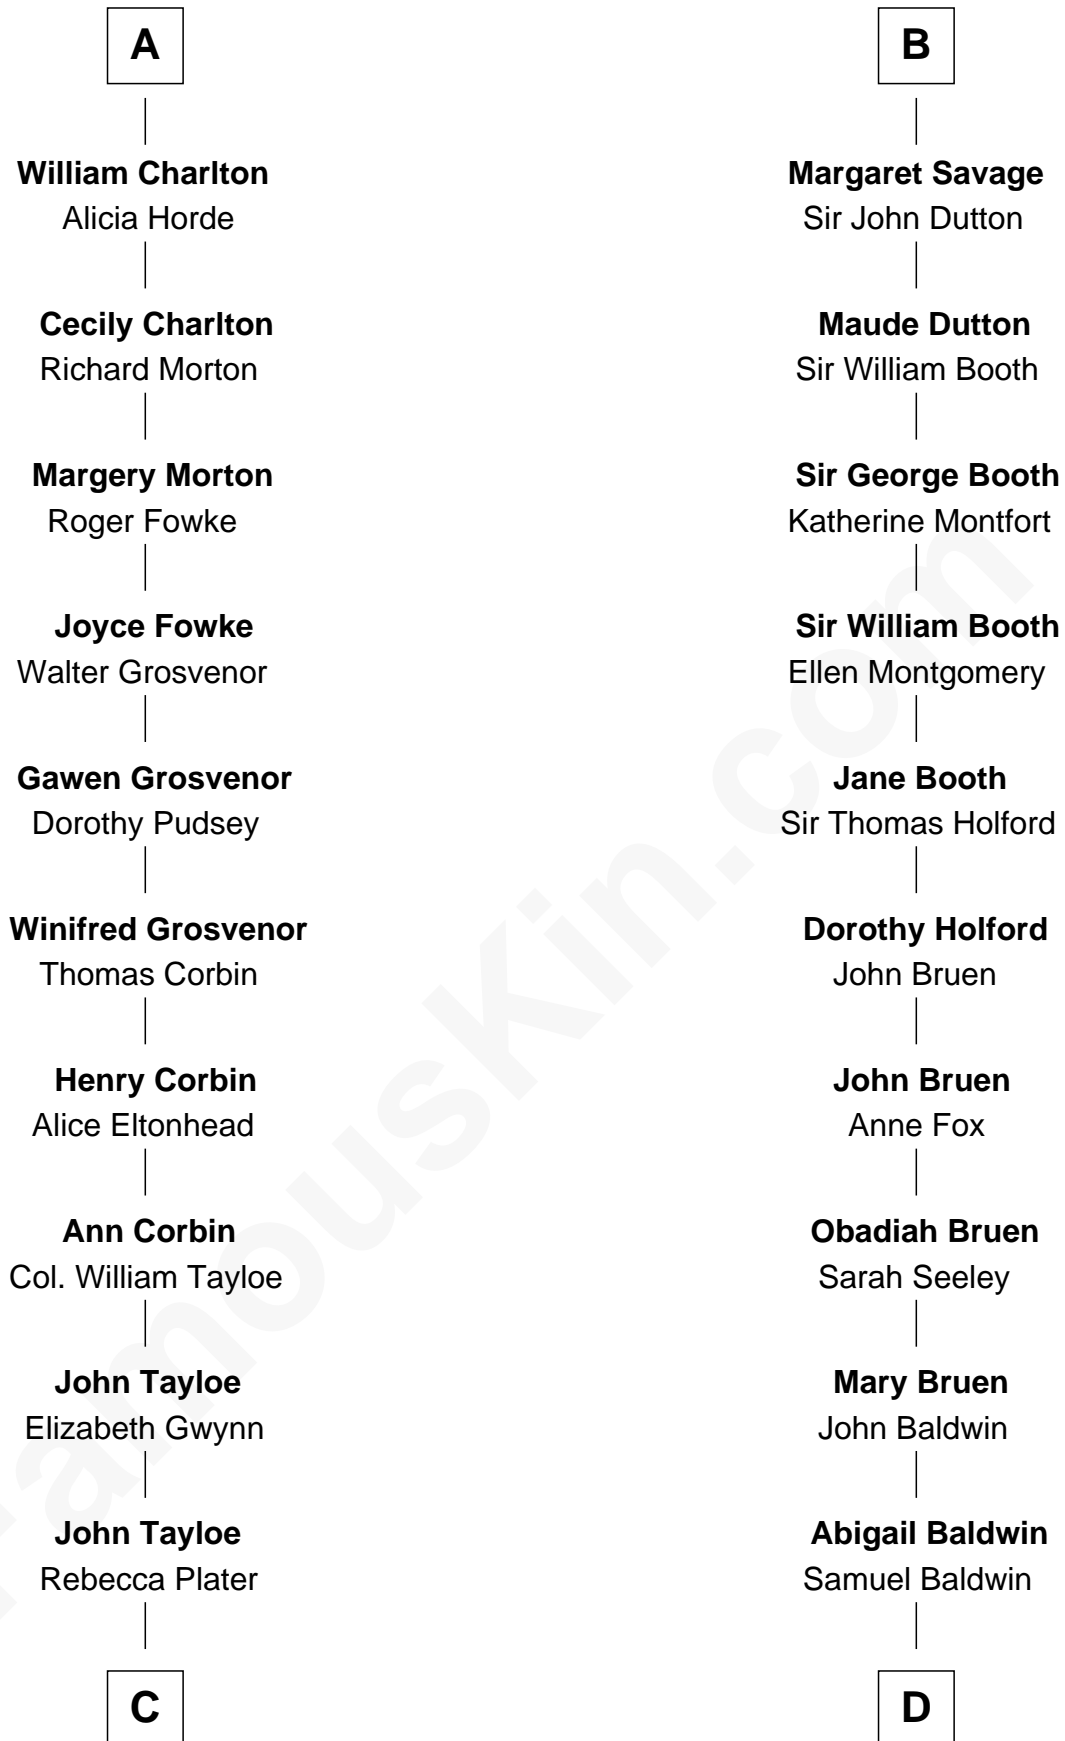

FamousKin.com

Relationship Chart of Thomas Hunt Morgan

Nobel Prize Winner in Physiology or Medicine

19th cousin 2 times removed of

Abraham Baldwin

Signer of the U.S. Constitution

Sir Roger de Somery

Nichole d'Aubenev

C

Elizabeth Tayloe
Col. Edward Lloyd

Mary Tayloe Lloyd
Francis Scott Key

Elizabeth Phoebe Key
Charles Howard

Ellen Key Howard
Charlton Hunt Morgan

Thomas Hunt Morgan
Nobel Prize Winner

D

Timothy Baldwin
Bathsheba Stone

Michael Baldwin
Lucy Dudley

Abraham Baldwin
Signer of the U.S. Constitution