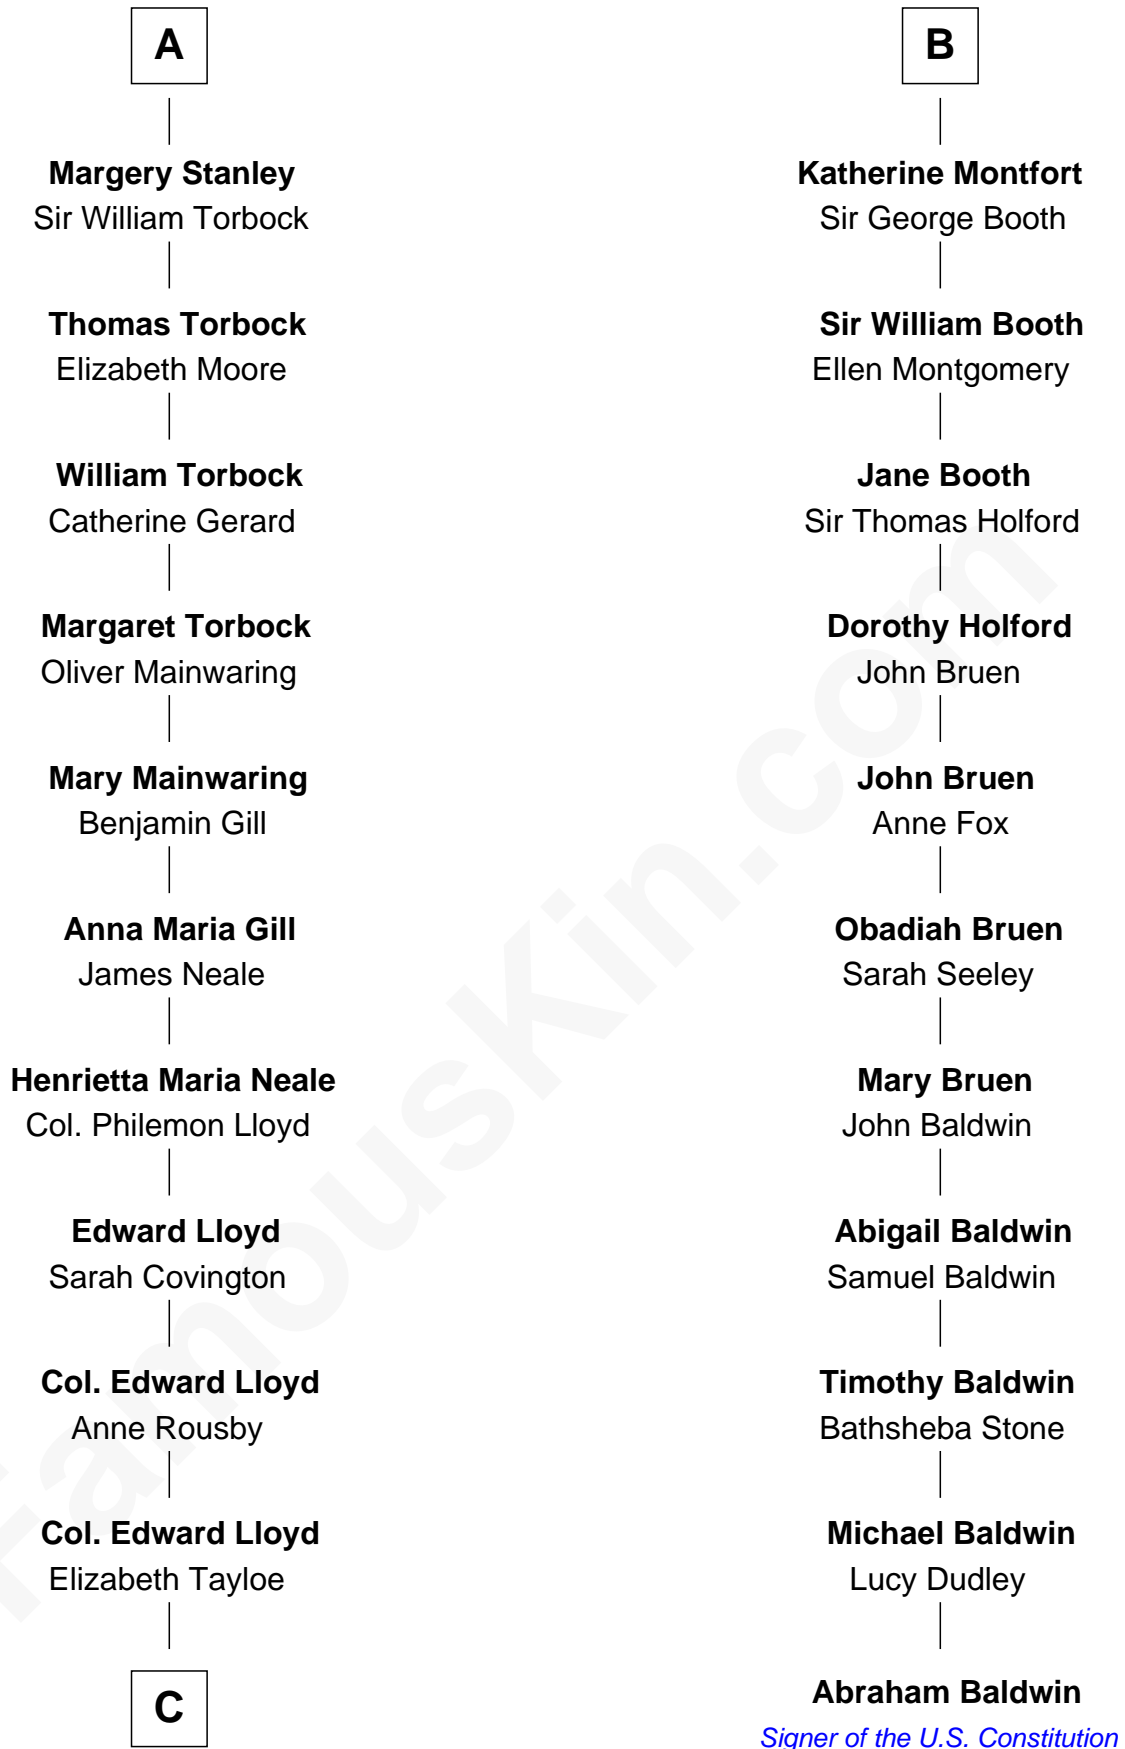

FamousKin.com

Relationship Chart of Thomas Hunt Morgan

Nobel Prize Winner in Physiology or Medicine

17th cousin 3 times removed of

Abraham Baldwin

Signer of the U.S. Constitution

C

—
Mary Tayloe Lloyd

Francis Scott Key

—
Elizabeth Phoebe Key

Charles Howard

—
Ellen Key Howard

Charlton Hunt Morgan

—
Thomas Hunt Morgan

Nobel Prize Winner

FamousKin.com