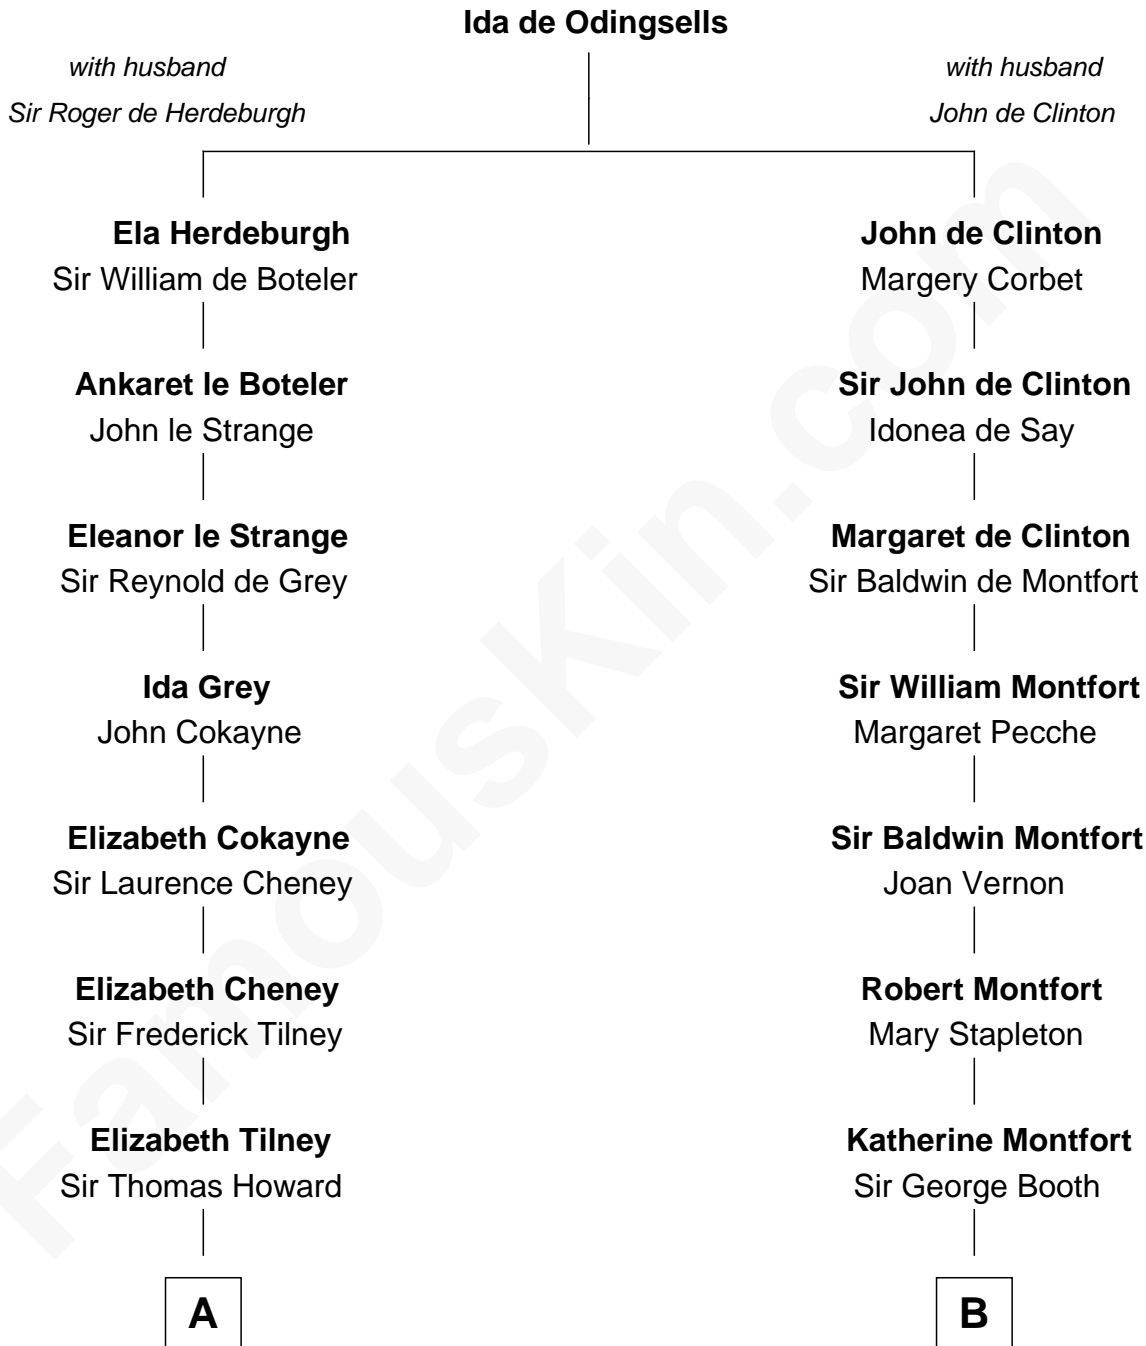

FamousKin.com

Relationship Chart of Thomas Hunt Morgan

Nobel Prize Winner in Physiology or Medicine

16th cousin 5 times removed of

Abraham Baldwin

Signer of the U.S. Constitution

C

—
John Ross Key

Anne Phebe Penn Dagworthy Charlton

—
Francis Scott Key

Mary Tayloe Lloyd

—
Elizabeth Phoebe Key

Charles Howard

—
Ellen Key Howard

Charlton Hunt Morgan

—
Thomas Hunt Morgan