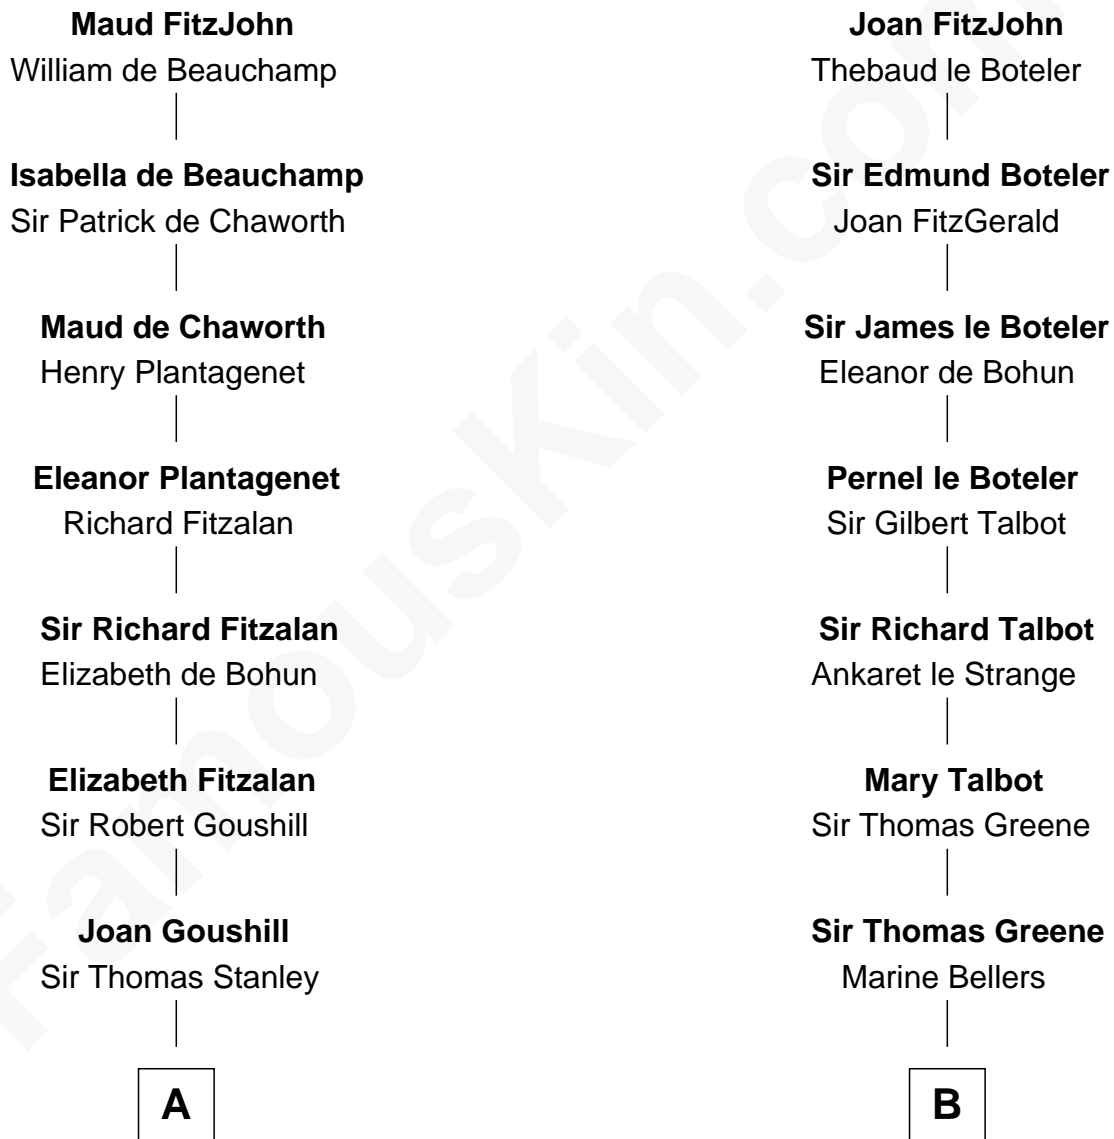

## Relationship Chart of

### Thomas Hunt Morgan

*Nobel Prize Winner in Physiology or Medicine*

17th cousin 4 times removed of

### Charles Carroll

*Signer of the Declaration of Independence*

**Sir John FitzGeoffrey**

Isabel le Bigod

**C**

**Col. Edward Lloyd**

Elizabeth Tayloe

**Mary Tayloe Lloyd**