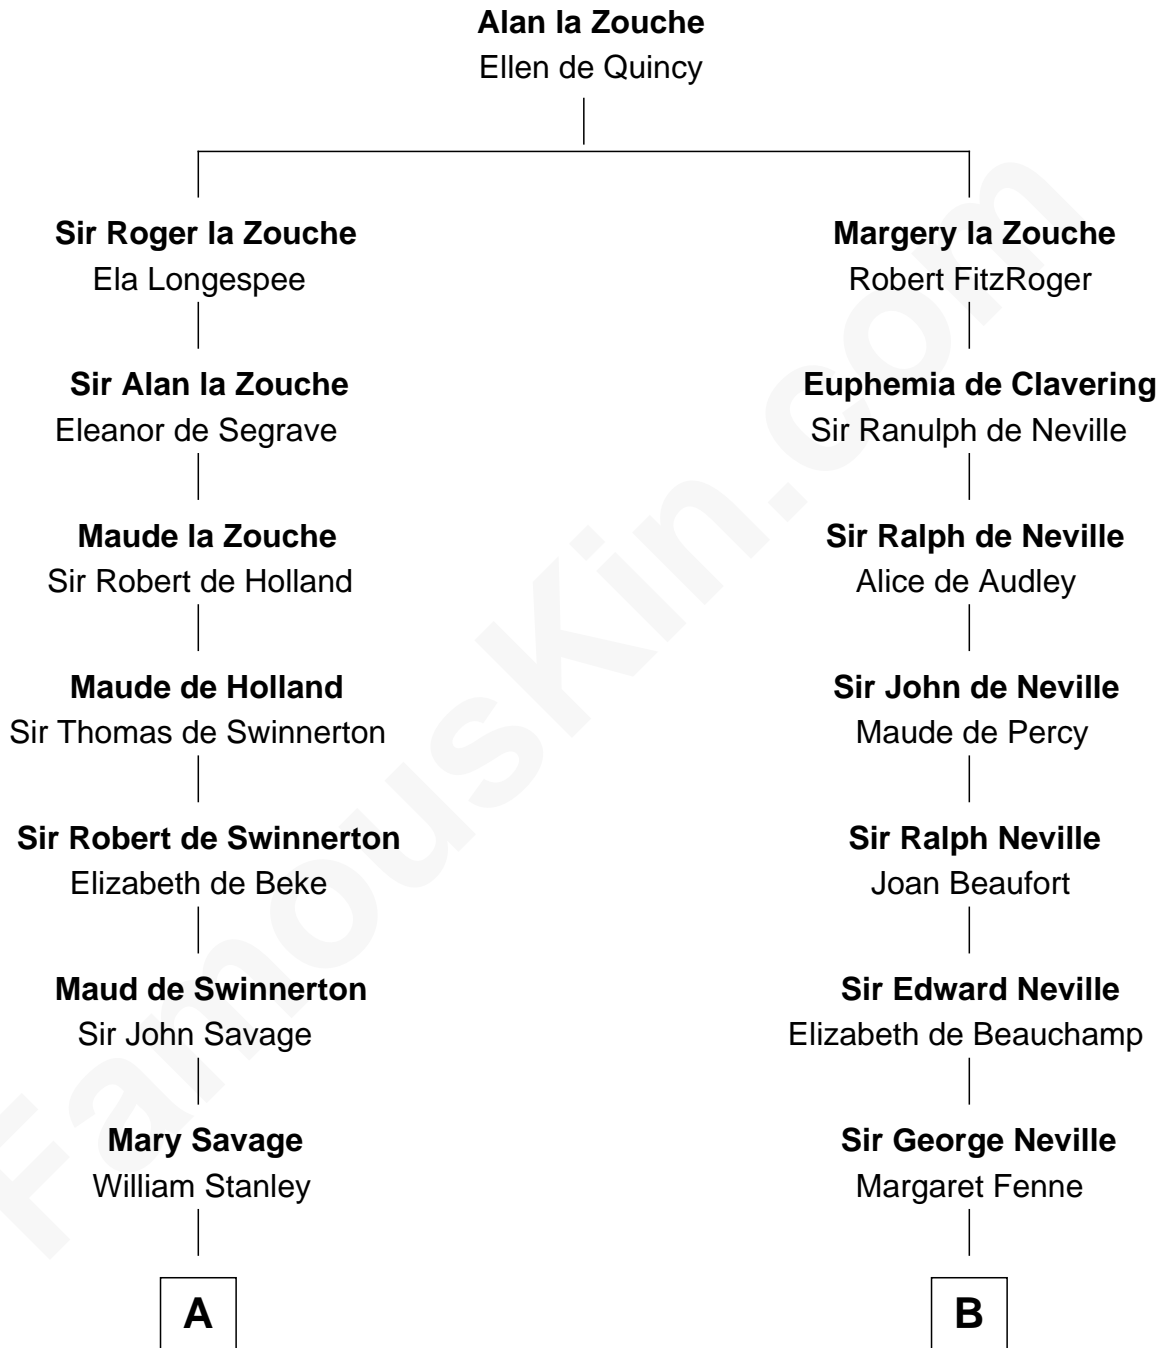

FamousKin.com

Relationship Chart of

Thomas Hunt Morgan

Nobel Prize Winner in Physiology or Medicine

15th cousin 6 times removed of

Daniel Carroll

Signer of the U.S. Constitution

C

—
Elizabeth Tayloe
Col. Edward Lloyd

—
Mary Tayloe Lloyd
Francis Scott Key

—
Elizabeth Phoebe Key
Charles Howard

—
Ellen Key Howard
Charlton Hunt Morgan

—
Thomas Hunt Morgan
Nobel Prize Winner

FamousKin.com