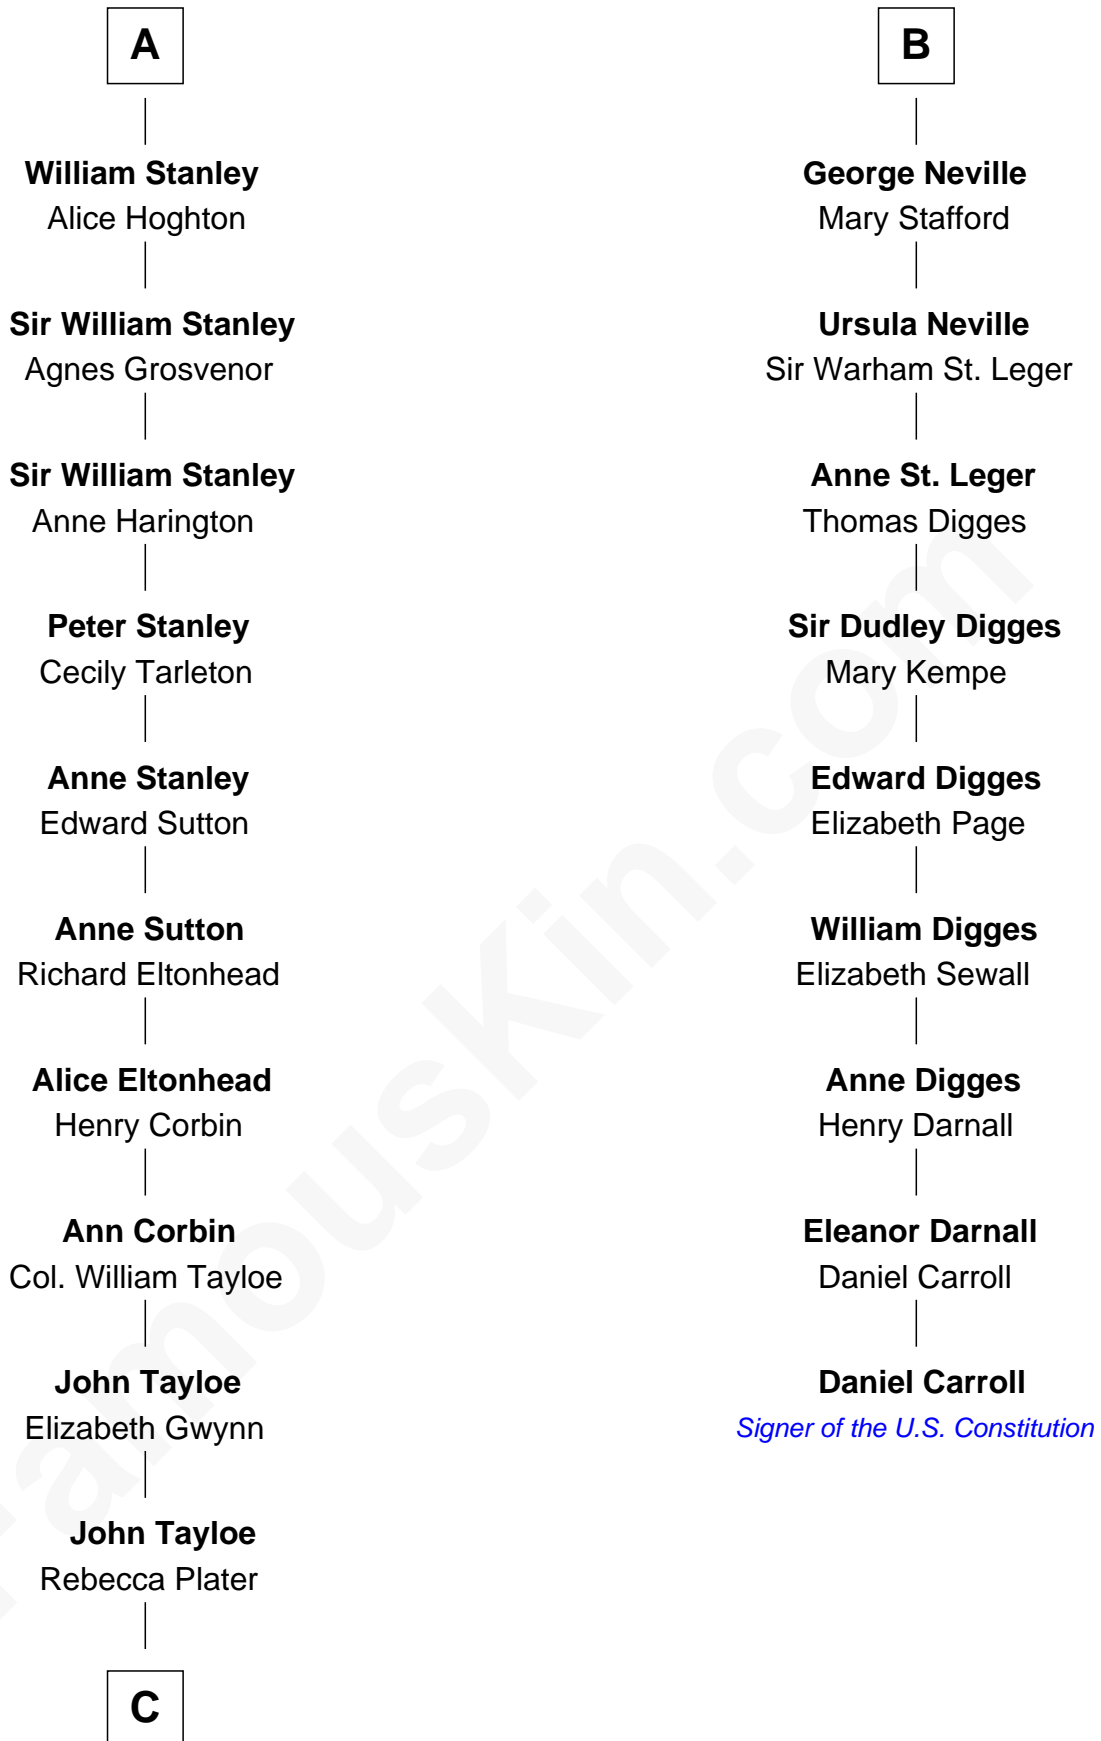

FamousKin.com

Relationship Chart of

Thomas Hunt Morgan

Nobel Prize Winner in Physiology or Medicine

15th cousin 6 times removed of

Daniel Carroll

Signer of the U.S. Constitution

C

—
Elizabeth Tayloe
Col. Edward Lloyd

—
Mary Tayloe Lloyd
Francis Scott Key

—
Elizabeth Phoebe Key
Charles Howard

—
Ellen Key Howard
Charlton Hunt Morgan

—
Thomas Hunt Morgan
Nobel Prize Winner

FamousKin.com