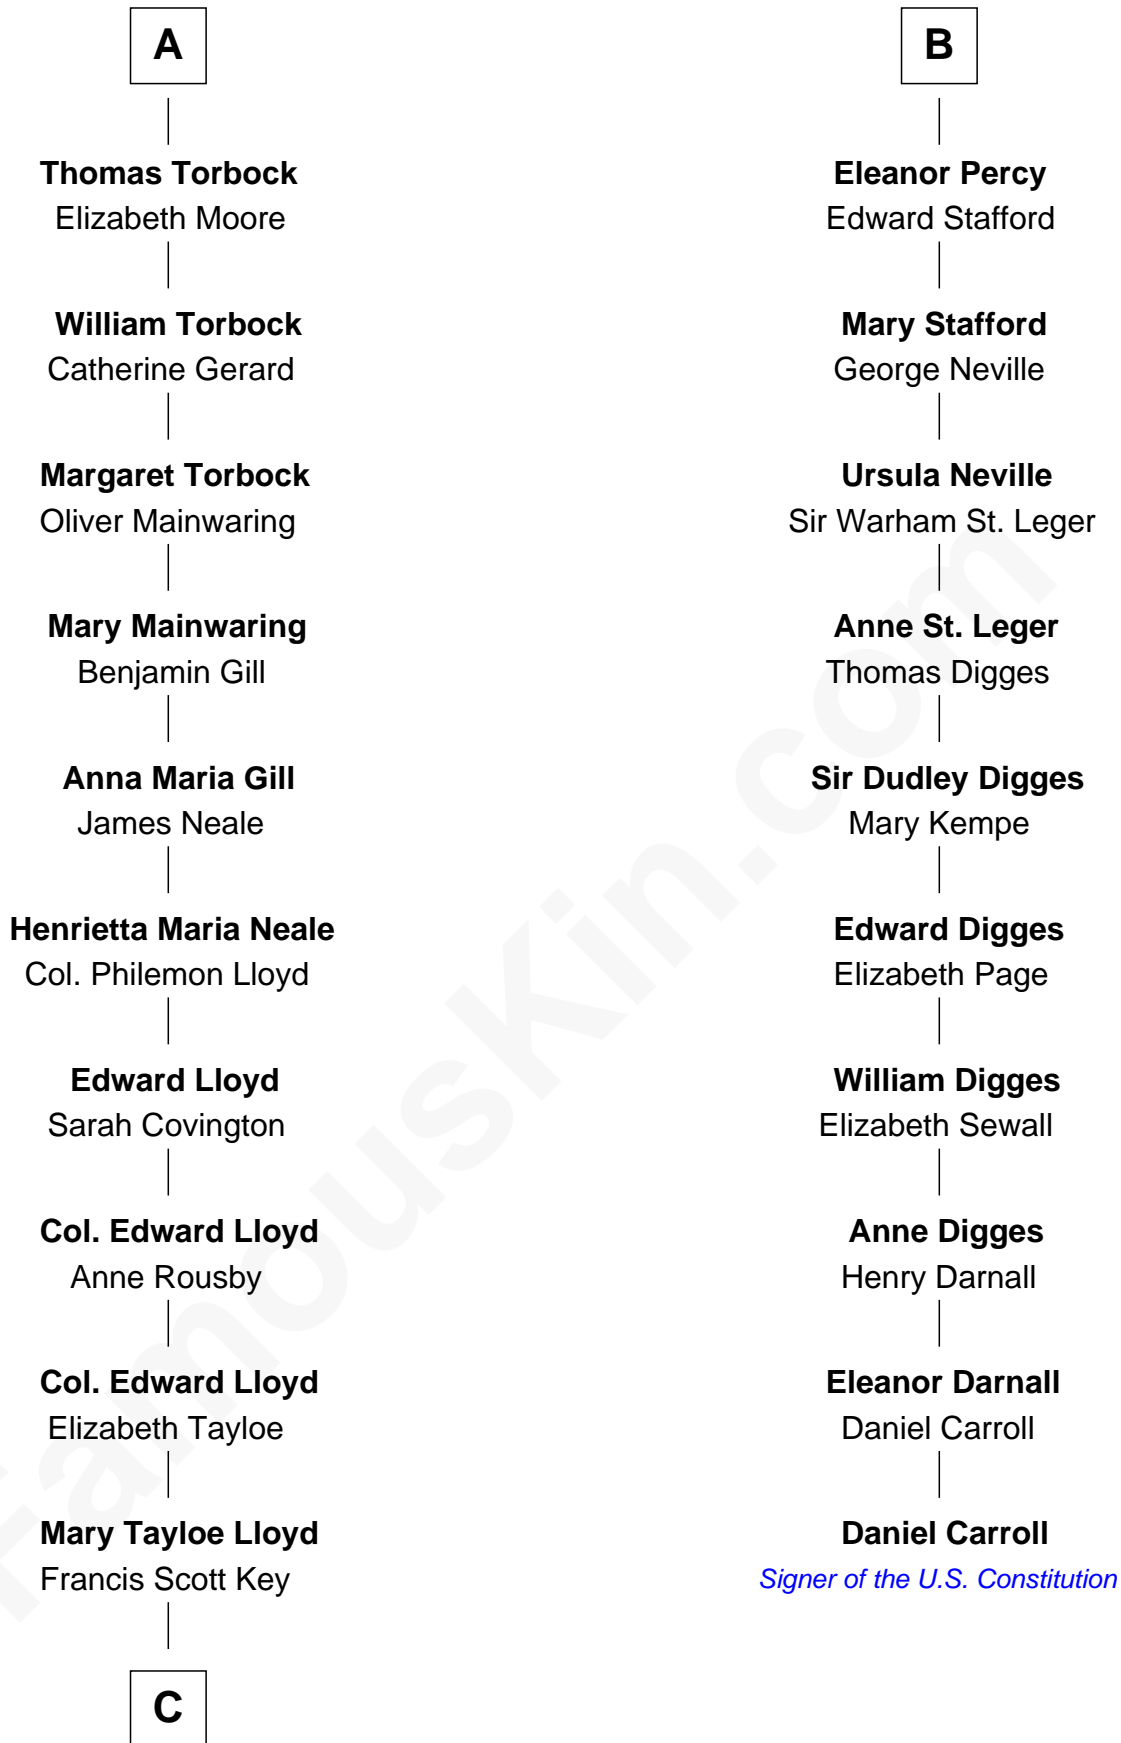

## Relationship Chart of

### Thomas Hunt Morgan

*Nobel Prize Winner in Physiology or Medicine*

16th cousin 3 times removed of

**Daniel Carroll**

*Signer of the U.S. Constitution*

**C**

—  
**Elizabeth Phoebe Key**

Charles Howard

—  
**Ellen Key Howard**

Charlton Hunt Morgan

—  
**Thomas Hunt Morgan**

*Nobel Prize Winner*

FamousKin.com