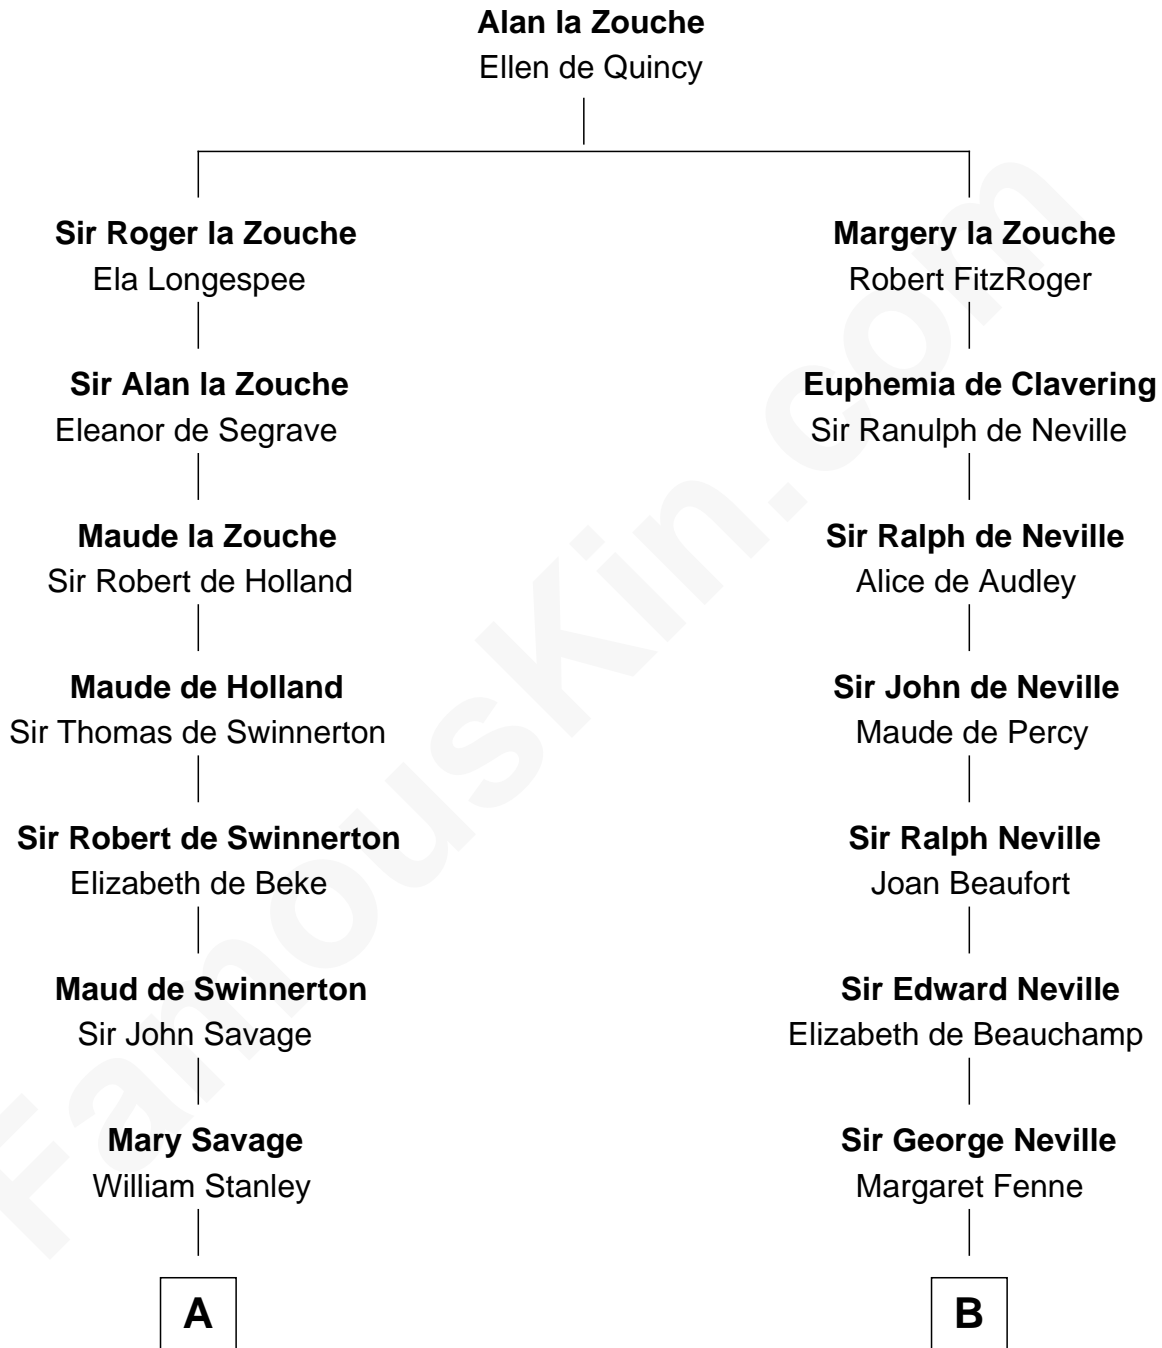

## Relationship Chart of

### Thomas Hunt Morgan

*Nobel Prize Winner in Physiology or Medicine*

15th cousin 6 times removed of

**John Carroll**

*Founder of Georgetown University*

**C**

**Elizabeth Tayloe**  
Col. Edward Lloyd

**Mary Tayloe Lloyd**  
Francis Scott Key