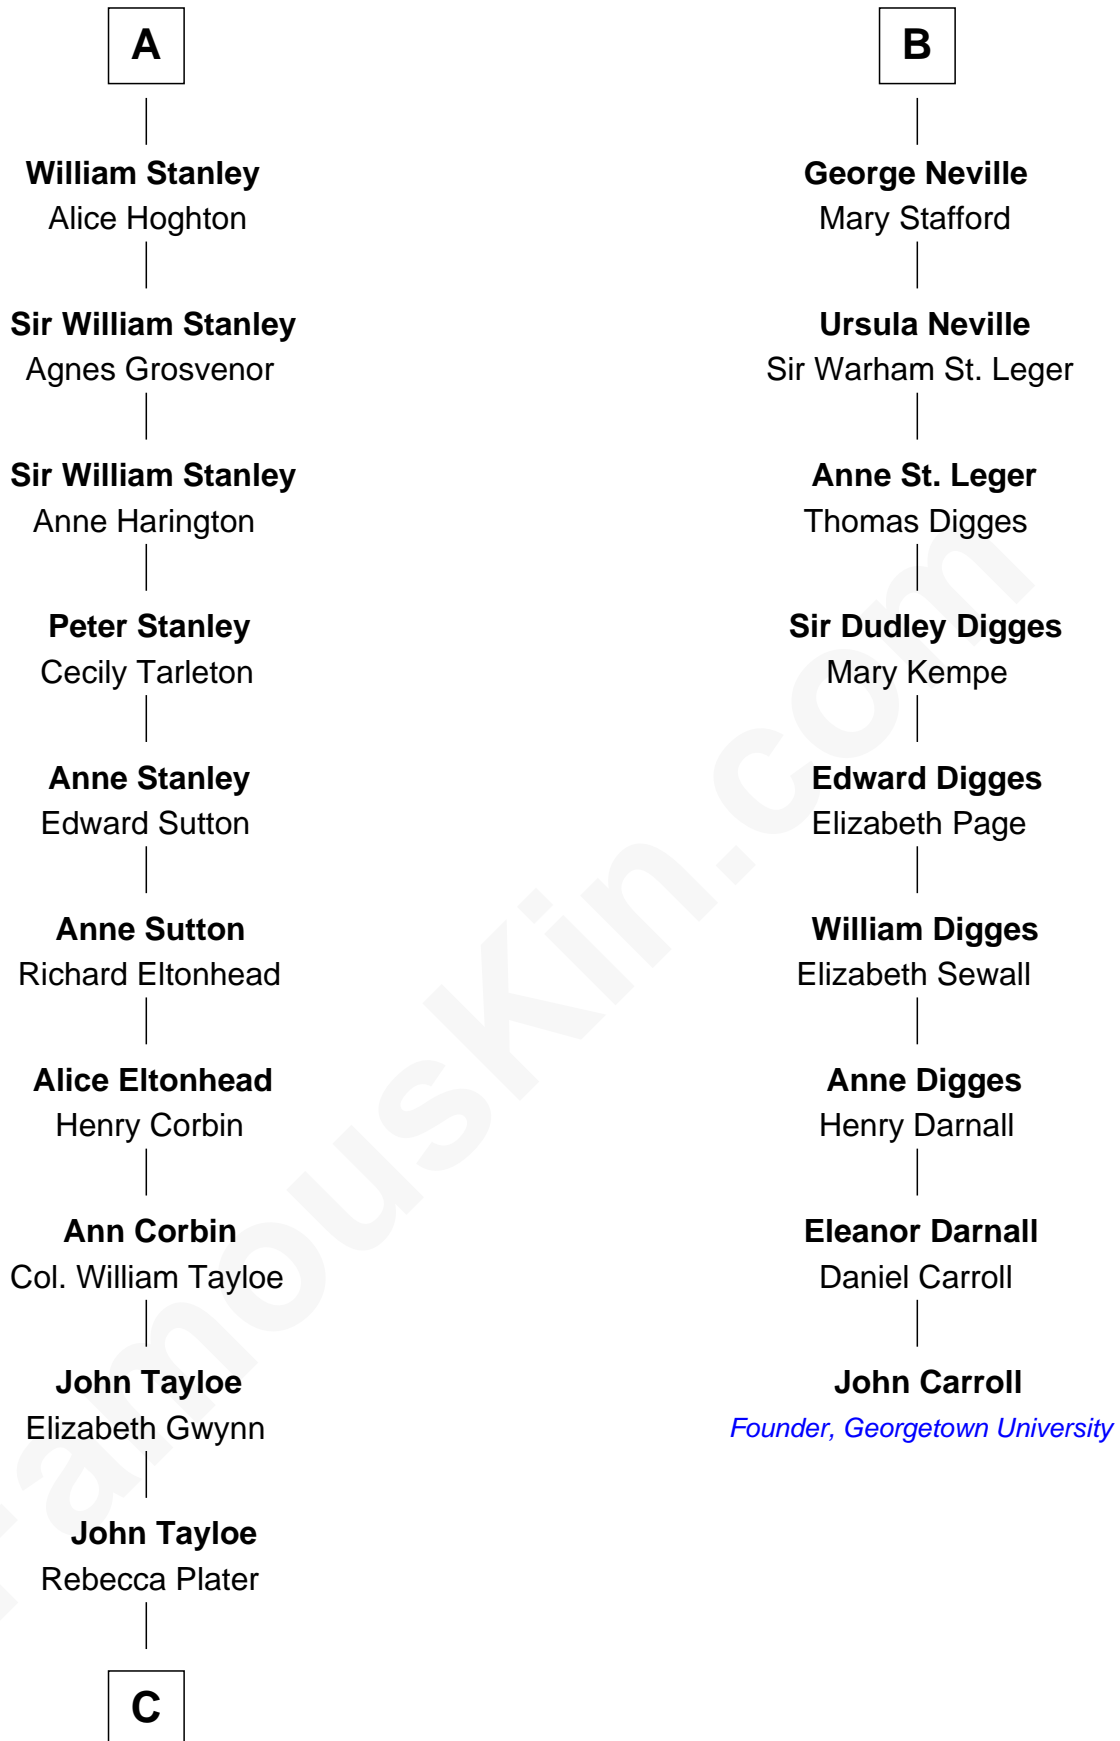

## Relationship Chart of

### Thomas Hunt Morgan

*Nobel Prize Winner in Physiology or Medicine*

15th cousin 6 times removed of

**John Carroll**

*Founder of Georgetown University*

**C**

**Elizabeth Tayloe**  
Col. Edward Lloyd

**Mary Tayloe Lloyd**  
Francis Scott Key

**Elizabeth Phoebe Key**  
Charles Howard

**Ellen Key Howard**  
Charlton Hunt Morgan

**Thomas Hunt Morgan**  
*Nobel Prize Winner*

FamousKin.com