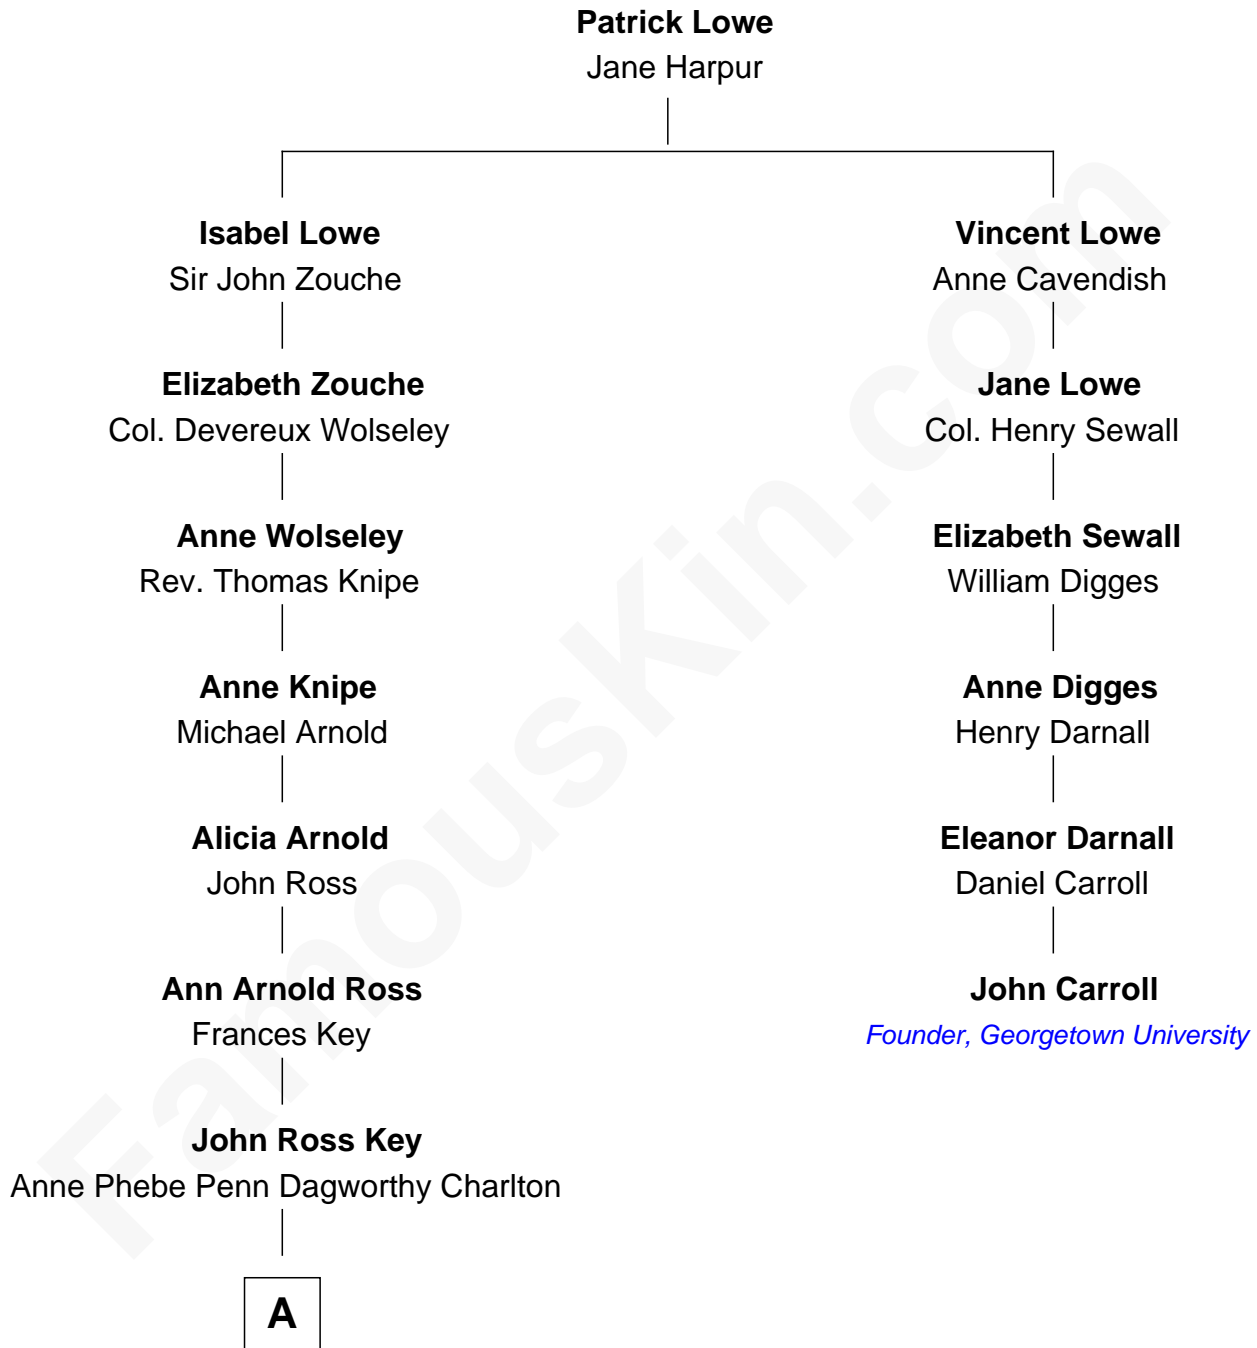

## Relationship Chart of

### Thomas Hunt Morgan

*Nobel Prize Winner in Physiology or Medicine*

5th cousin 5 times removed of

### John Carroll

*Founder of Georgetown University*

**A**

Francis Scott Key

Mary Tayloe Lloyd

Elizabeth Phoebe Key

Charles Howard

Ellen Key Howard