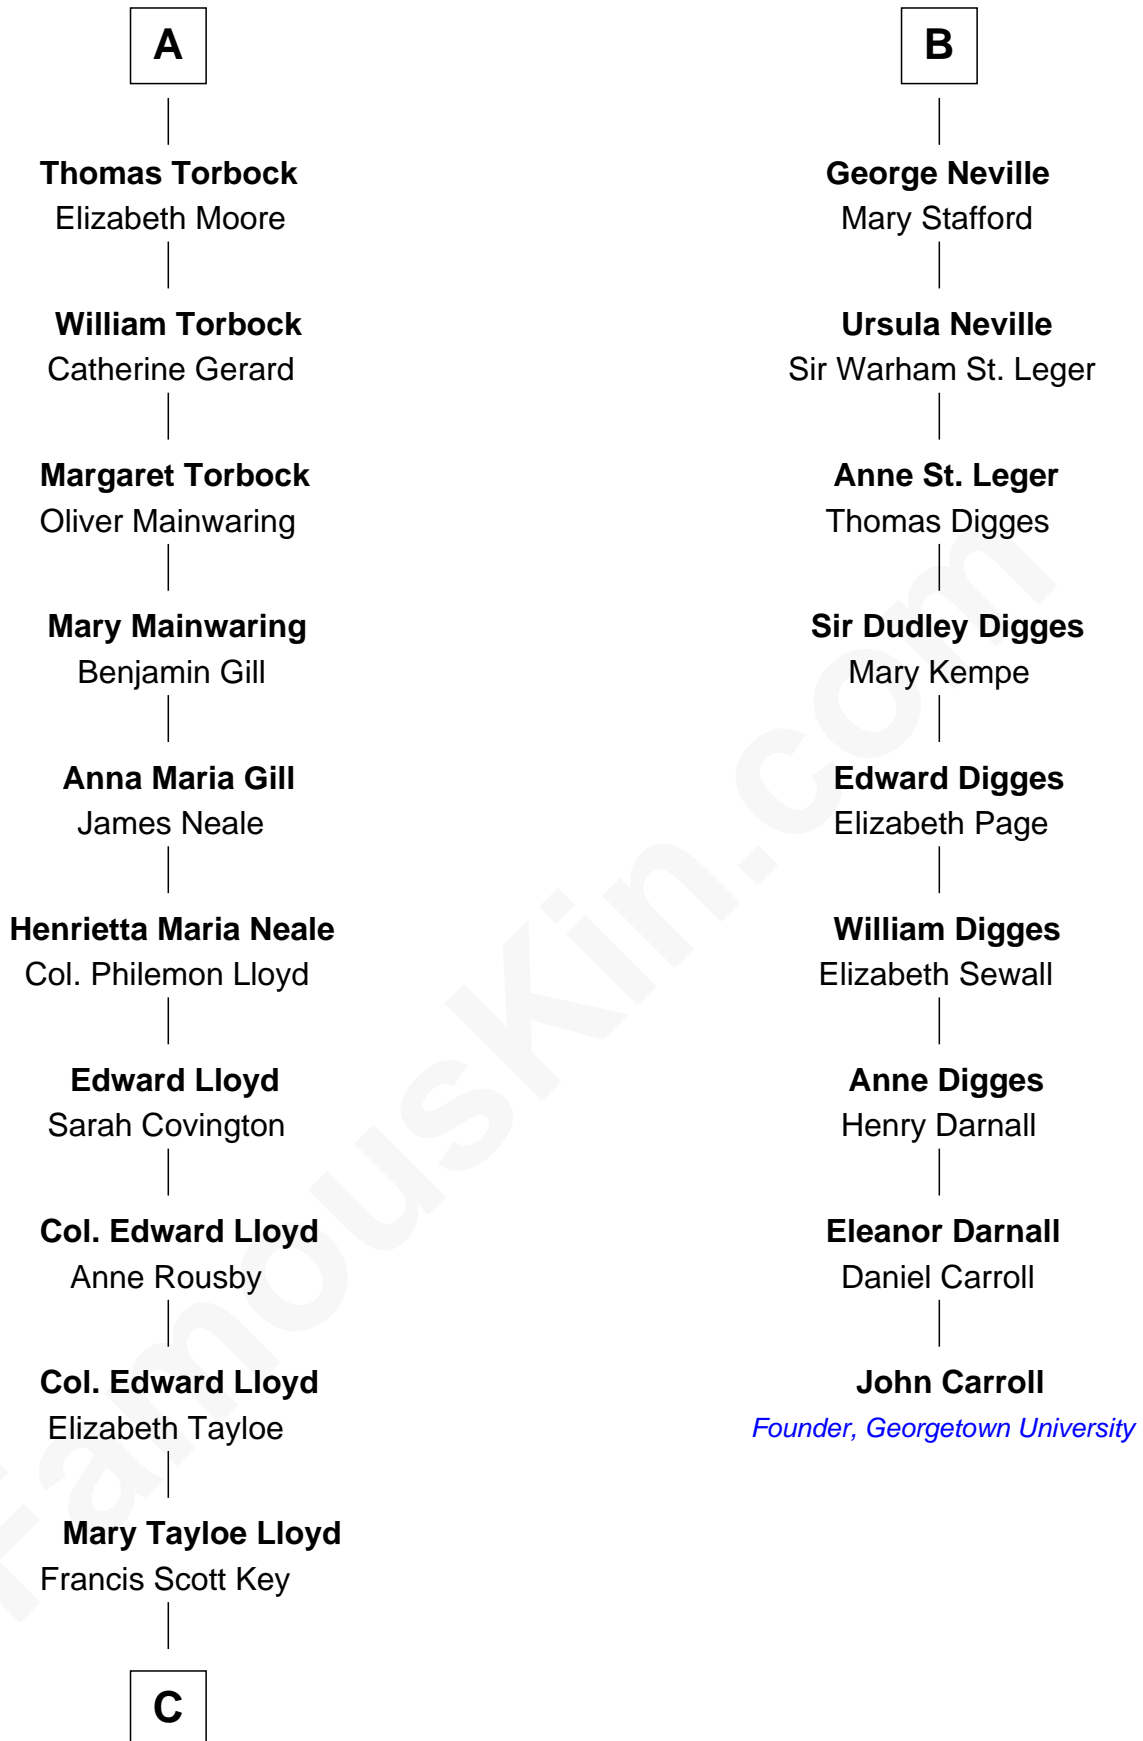

FamousKin.com

Relationship Chart of

Thomas Hunt Morgan

Nobel Prize Winner in Physiology or Medicine

15th cousin 4 times removed of

John Carroll

Founder of Georgetown University

C

—
Elizabeth Phoebe Key

Charles Howard

—
Ellen Key Howard

Charlton Hunt Morgan

—
Thomas Hunt Morgan

Nobel Prize Winner

FamousKin.com