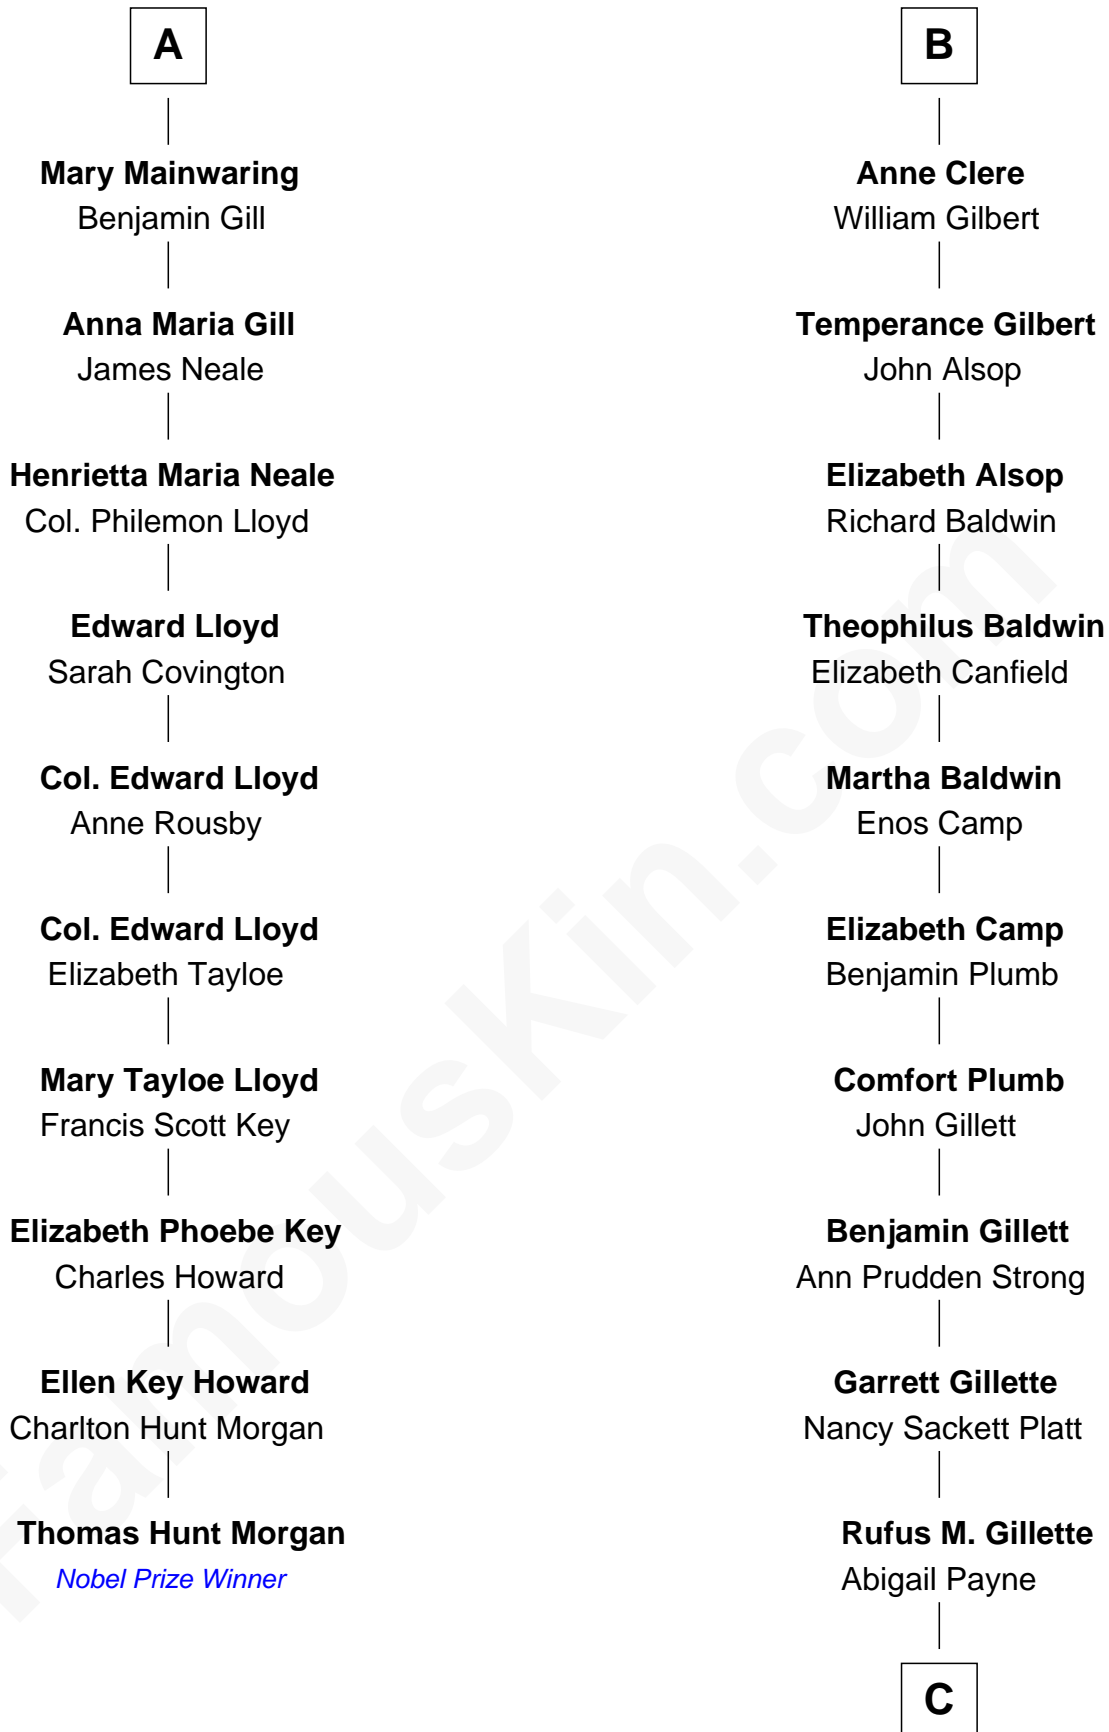

FamousKin.com

Relationship Chart of

Thomas Hunt Morgan

Nobel Prize Winner in Physiology or Medicine

16th cousin 4 times removed of

Treat Williams

TV & Movie Actor

Sir Richard Fitzalan

Sir William Torbock

Thomas Torbock

Elizabeth Moore

William Torbock

Catherine Gerard

Margaret Torbock

Oliver Mainwaring

A

Alice Boleyn

Sir Robert Clere

Sir John Clere

Anne Tyrrell

Sir Edmund Clere

Frances Fulmerston

B

C