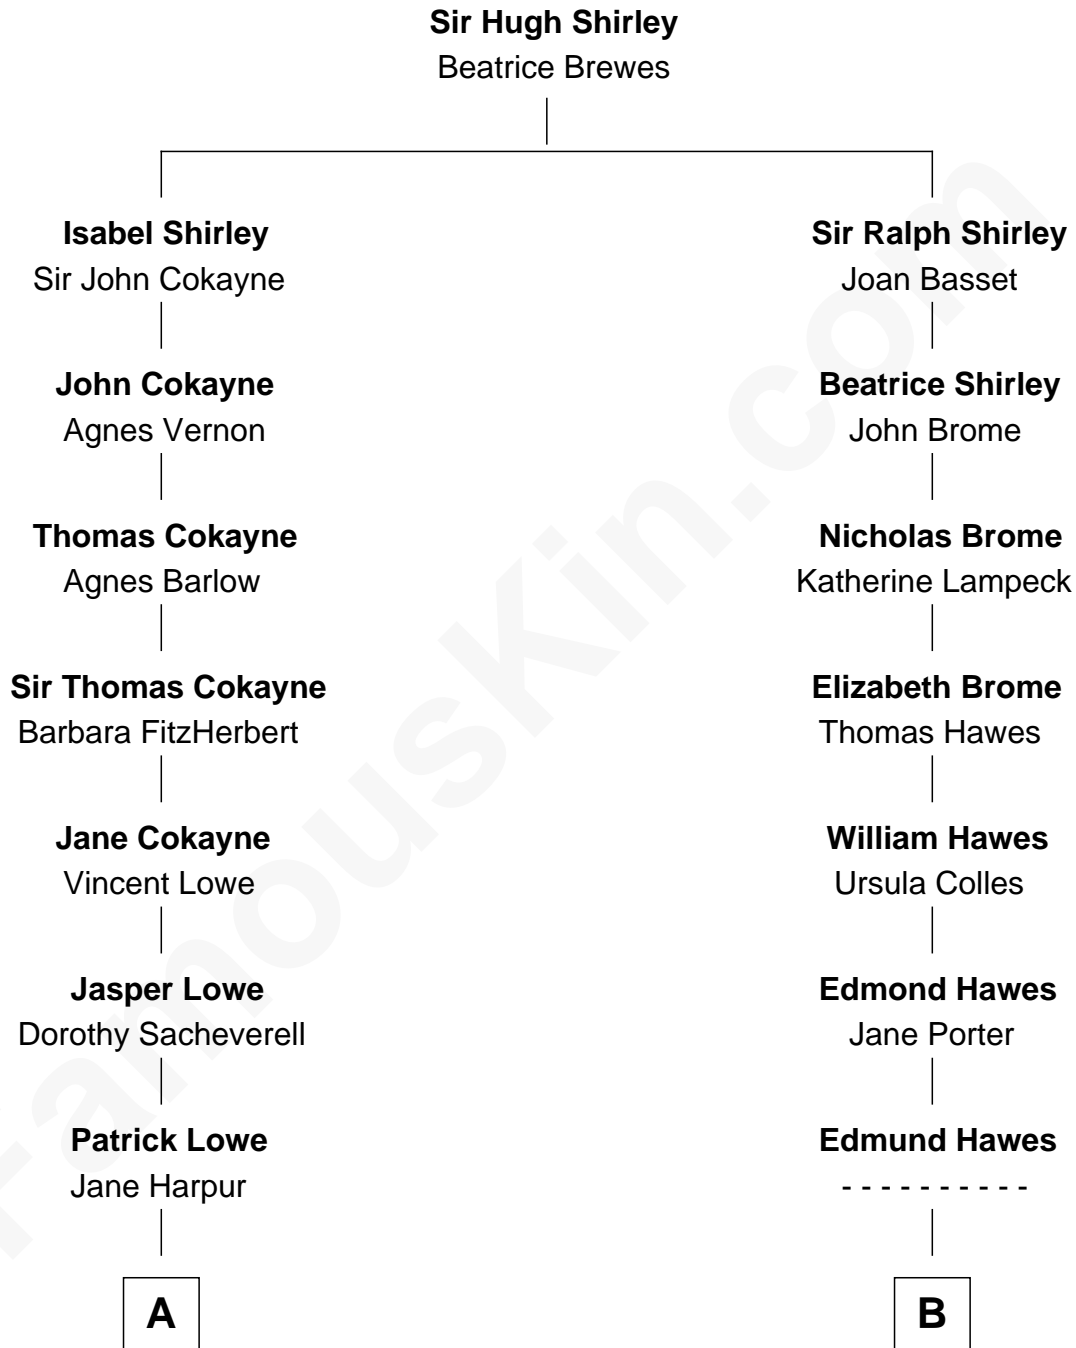

FamousKin.com

Relationship Chart of Thomas Hunt Morgan

Nobel Prize Winner in Physiology or Medicine

14th cousin 3 times removed of

Eugene Foss

45th Governor of Massachusetts

A

Isabel Lowe
Sir John Zouche

Elizabeth Zouche
Col. Devereux Wolseley

Anne Wolseley
Rev. Thomas Knipe

Anne Knipe
Michael Arnold

Alicia Arnold
John Ross

Ann Arnold Ross
Frances Key

John Ross Key
Anne Phebe Penn Dagworthy Charlton

Francis Scott Key
Mary Tayloe Lloyd