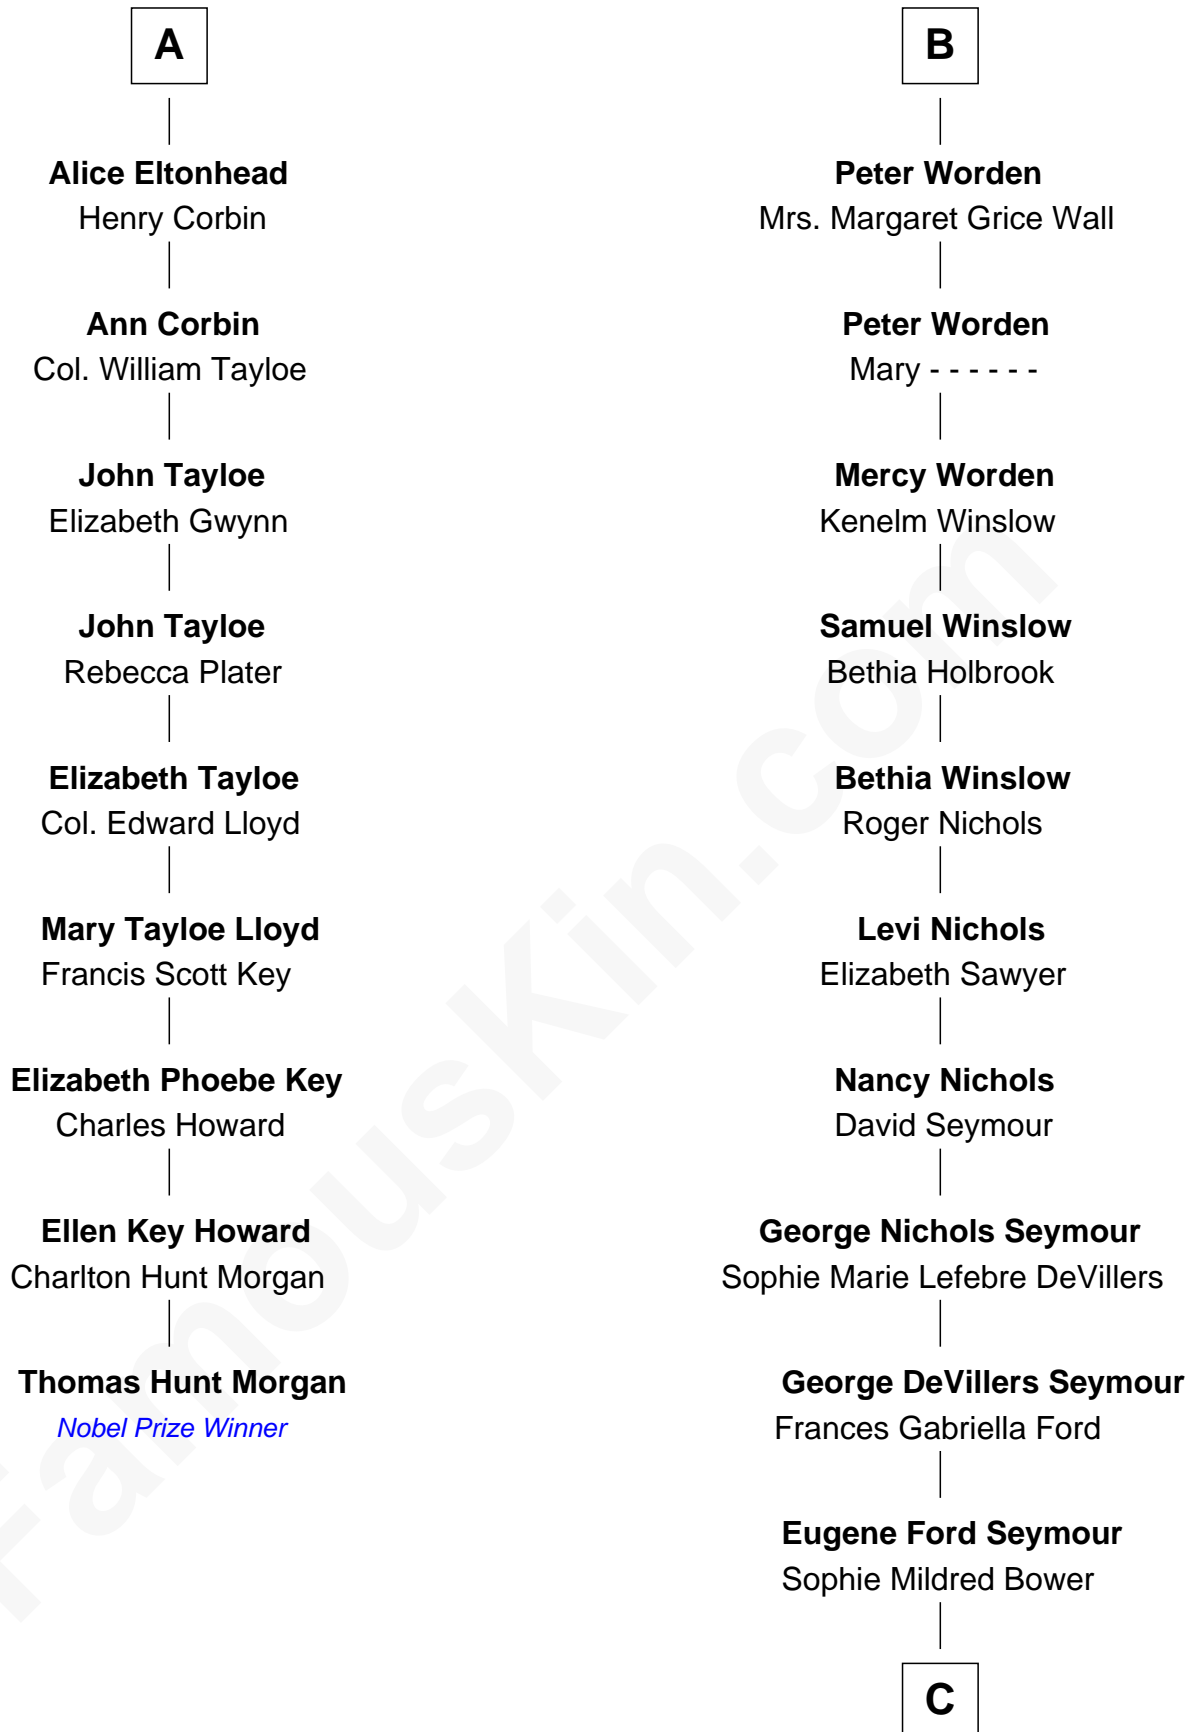

FamousKin.com

Relationship Chart of

Thomas Hunt Morgan

Nobel Prize Winner in Physiology or Medicine

15th cousin 3 times removed of

Peter Fonda

TV and Movie Actor

Sir Nicholas Harington

Agnes Harington

Richard Sherburne

Richard Sherburne

Alice Hamerton

Agnes Sherburne

Henry Rushton

Nicholas Rushton

Margaret Radcliffe

Agnes Rushton

Richard Worthington

Peter Worthington

Isabel Anderton

Isabel Worthington

Robert Worden

B

C