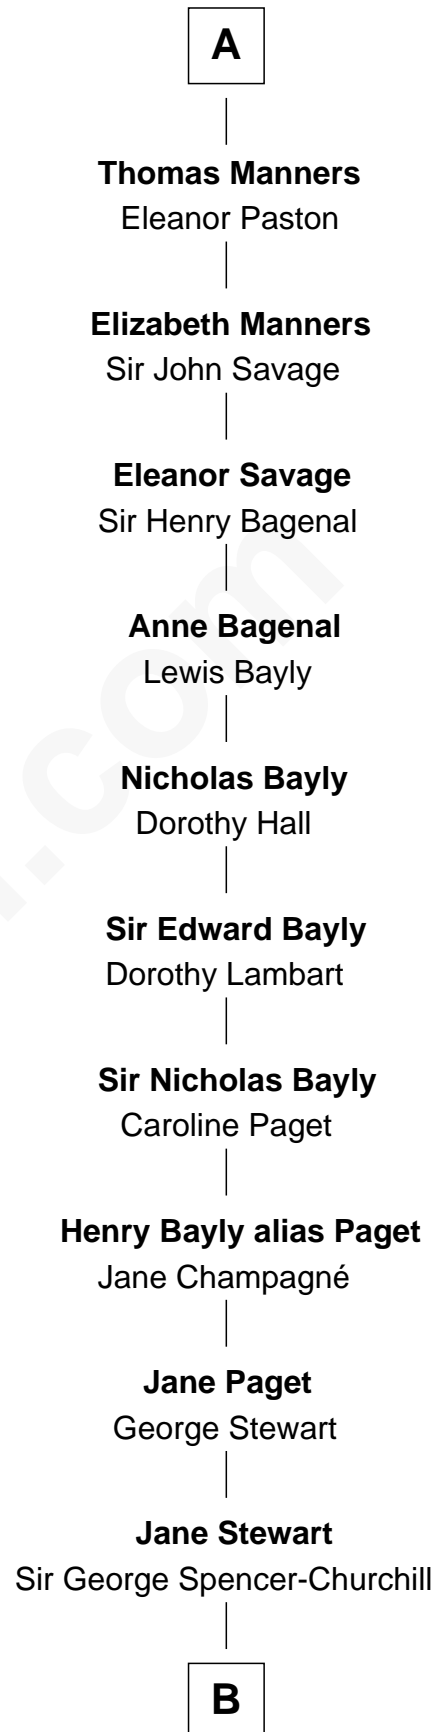

FamousKin.com Relationship Chart of

Joan of Acre

(1272 - 1307)

17th great-grandaunt of

Sir Winston Churchill

Prime Minister of the United Kingdom

B

—
Sir John Winston Spencer-Churchill

Frances Anne Emily Vane

—
Randolph Henry Spencer-Churchill

Jeanette Jerome

—
Sir Winston Churchill

Prime Minister of the United Kingdom

FamousKin.com