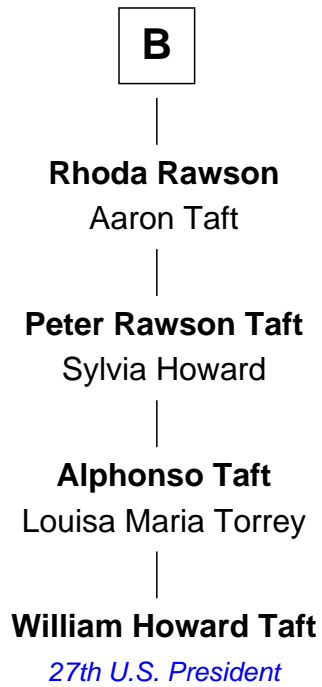

FamousKin.com Relationship Chart of

Joan of Acre

(1272 - 1307)

19th Great-grandmother of

William Howard Taft

27th U.S. President

Joan of Acre

Sir Gilbert de Clare

Muriel Hastings

Sir Ralph Eure

Sir William Eure

Elizabeth Willoughby

Sir Ralph Eure

Margery Bowes

Anne Eure

Lancelot Mansfield

John Mansfield

Elizabeth - - - - -

Elizabeth Mansfield

Rev. John Wilson

Rev. John Wilson

Sarah Hooker

Susanna Wilson

Rev. Grindall Rawson

Edmund Rawson

Elizabeth Hayward

Abner Rawson

Mary Allen

B

FamousKin.com