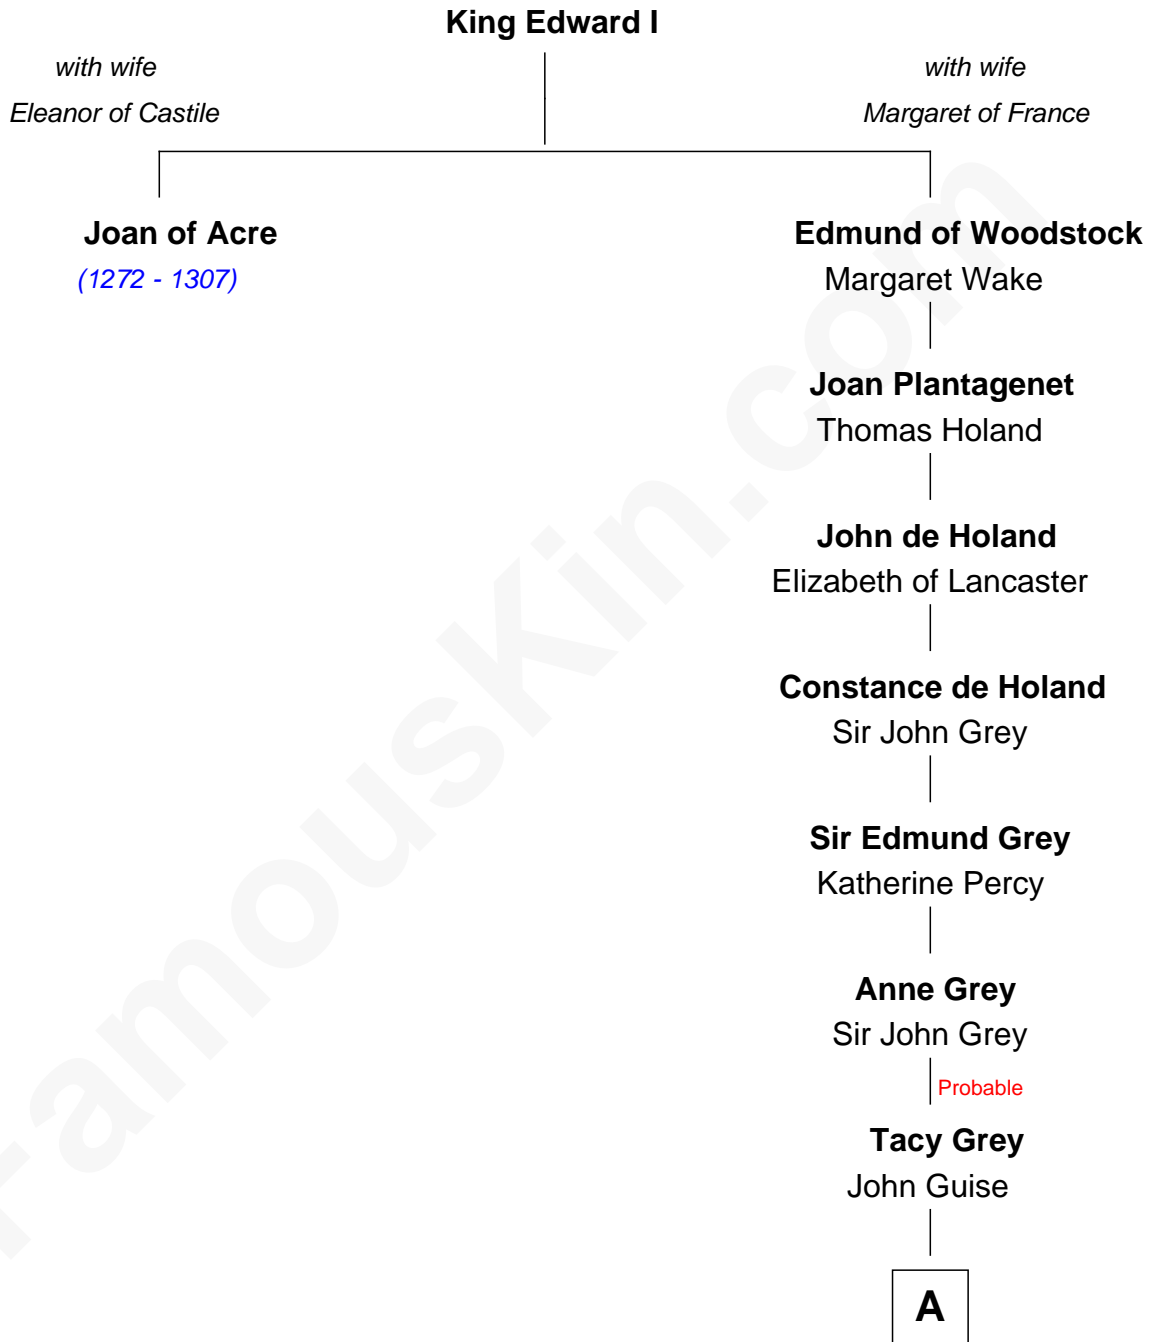

# FamousKin.com Relationship Chart of

**Joan of Acre**  
(1272 - 1307)

18th great-grandaunt of

**Raquel Welch**  
Movie Actress

**A**

**William Guise**

Mary Rotsey

**John Guise**

Jane Pouncefoot

**Elizabeth Guise**

Robert Haviland

**Jane Haviland**

William Torrey

**William Torrey**

Deborah Greene

**Phillip Torrey**

Mary Marsh

**Mary Torrey**

Benjamin Allen

**Ziporah Allen**

George Robinson

**Nathan Robinson**

Abigail Perrin

**Hannah Kent Robinson**