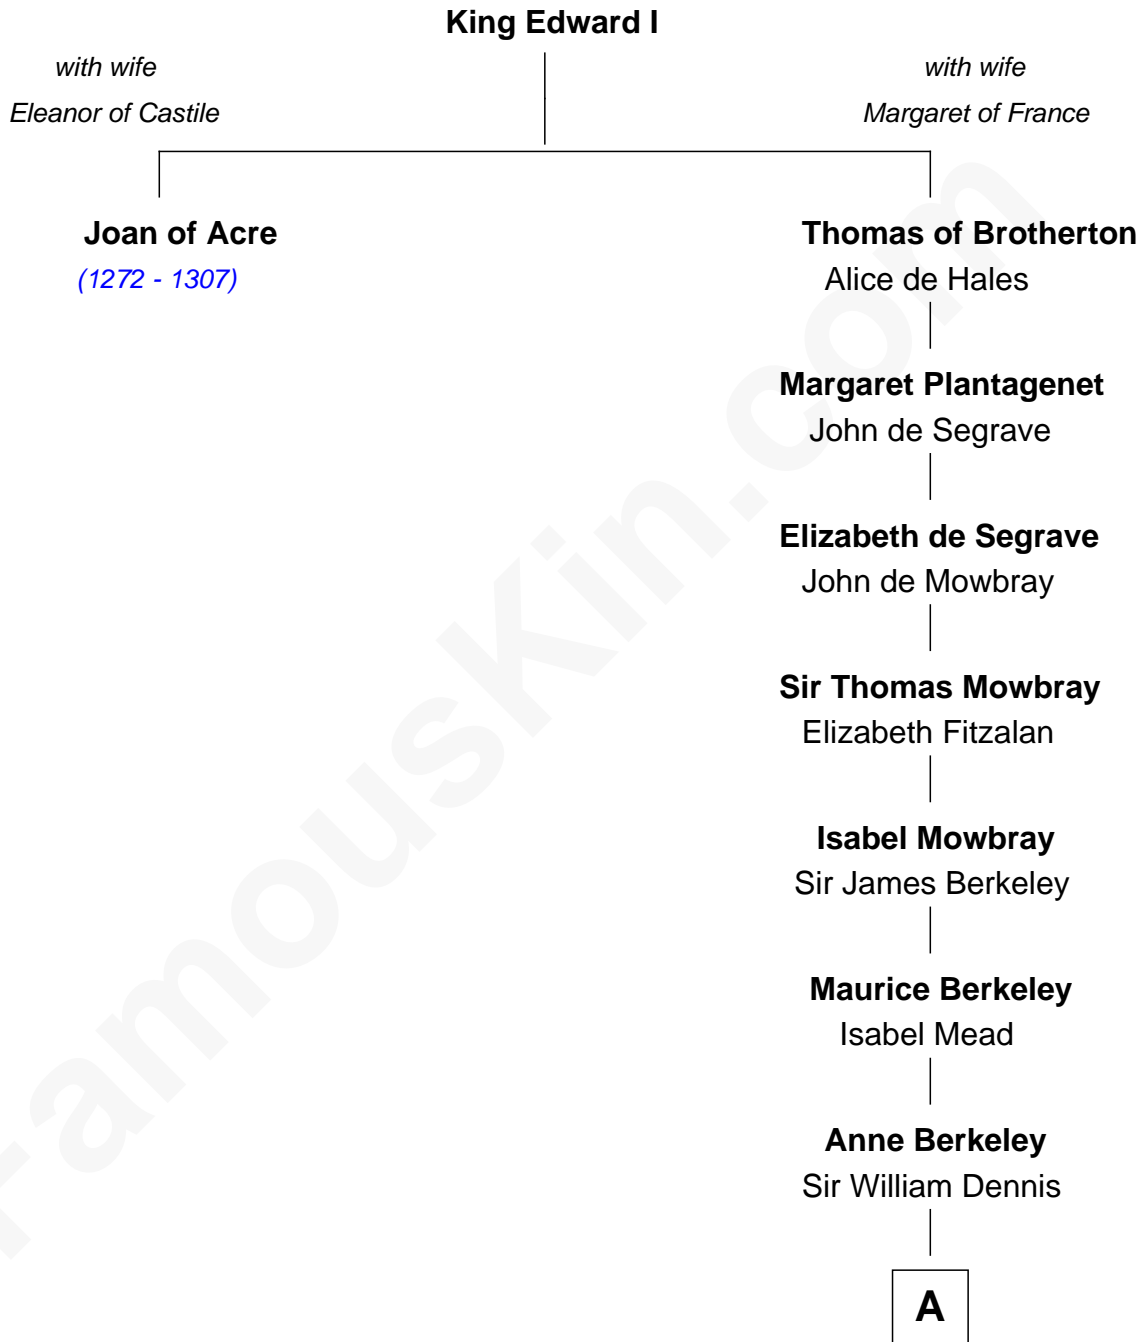

**FamousKin.com**  
**Relationship Chart of**  
**Joan of Acre**  
 (1272 - 1307)

17th great-grandaunt of  
**General Douglas MacArthur**  
*U.S. Army - World War II*

**A**

**Isabel Dennis**  
Sir John Berkeley

**Elizabeth Berkeley**  
Henry Lygon

**Elizabeth Lygon**  
Edward Bassett

**Jane Bassett**  
John Deighton

**Frances Deighton**  
Richard Williams

**Benjamin Williams**  
Rebecca Macy

**Benjamin Williams**  
Abigail Parsons